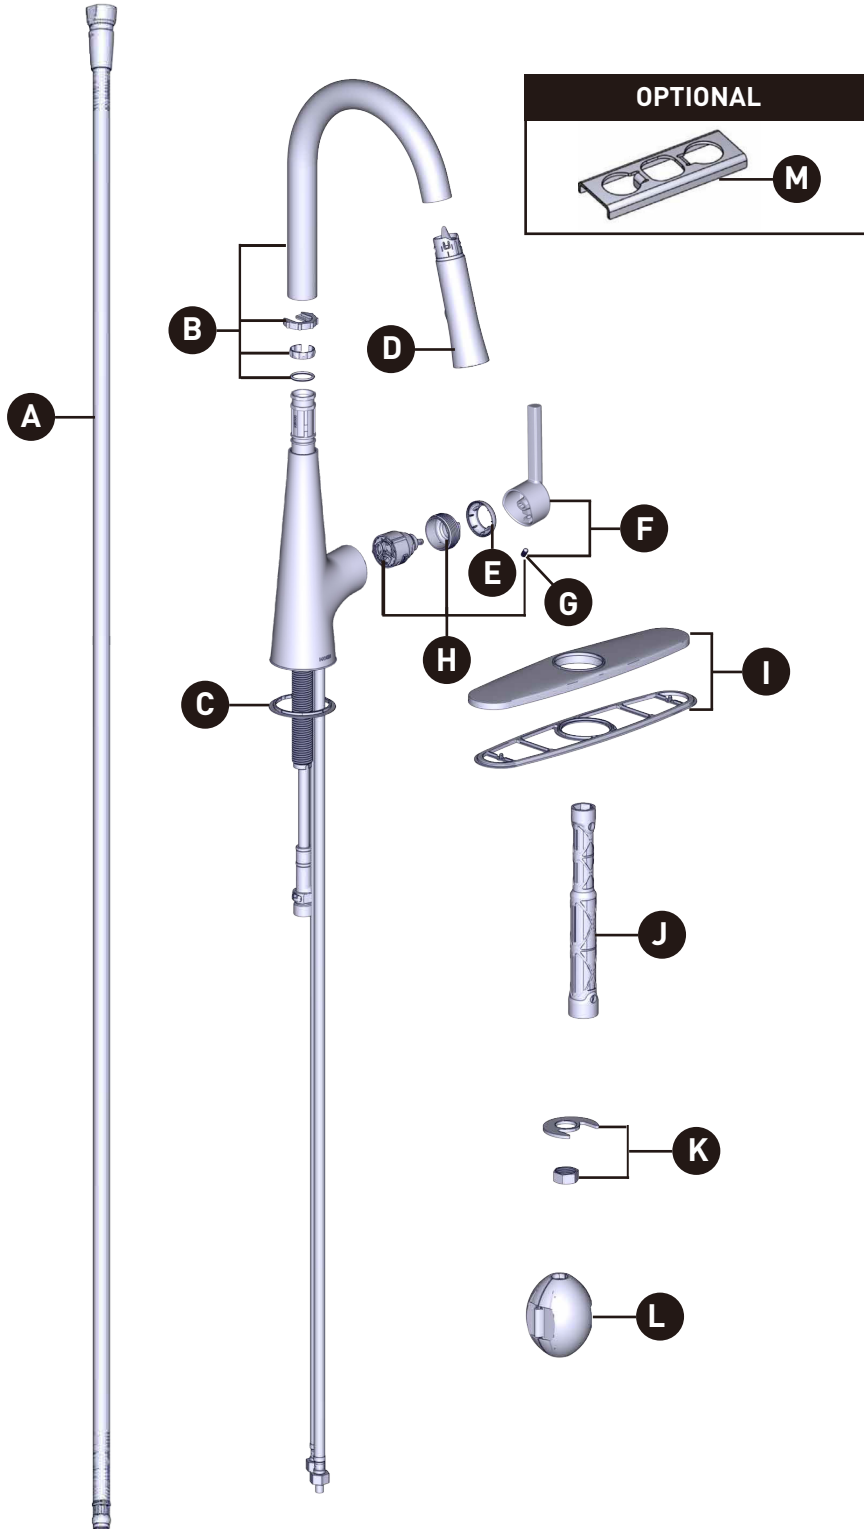

Ronan™ Kit Pulldown Swivel Control

87918 Series

ORDER BY PART NUMBER

ID	Kit Number	Finish
A	202650	N/A
*B	176078	See below
C	143338	Chrome (Used for Spot Resist Stainless)
	143338BL	Matte Black (Used for Bronzed Gold)
*D	220581	See below
*E	160660	See below
*F	220151	See below
G	155023	N/A
H	160657	N/A
*I	141002	See below
J	118305	N/A
K	192155	N/A
L	218915	N/A
M	176787	N/A

***Finish Determined by Suffix**

Finish	Description
C	Chrome
BL	Matte Black
SRS	Spot Resist Stainless
BZG	Bronzed Gold