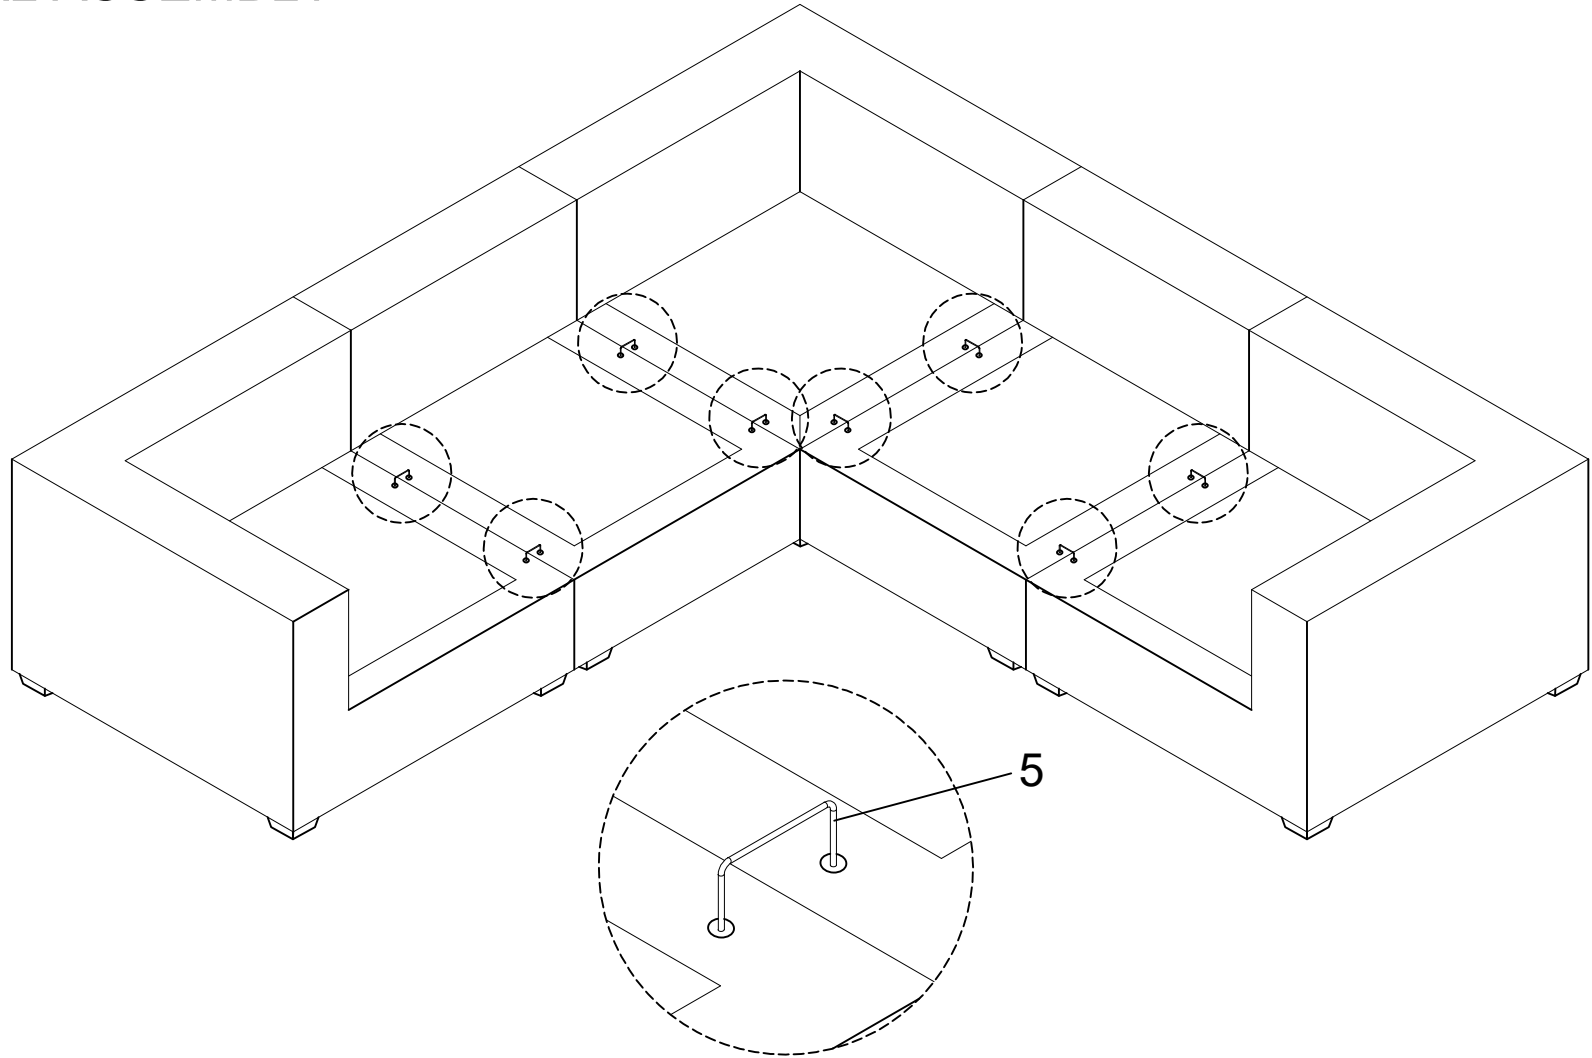

ASSEMBLY INSTRUCTIONS

REVERSIBLE CHAIR WITH ONE ARM

SECTIONAL ASSEMBLY