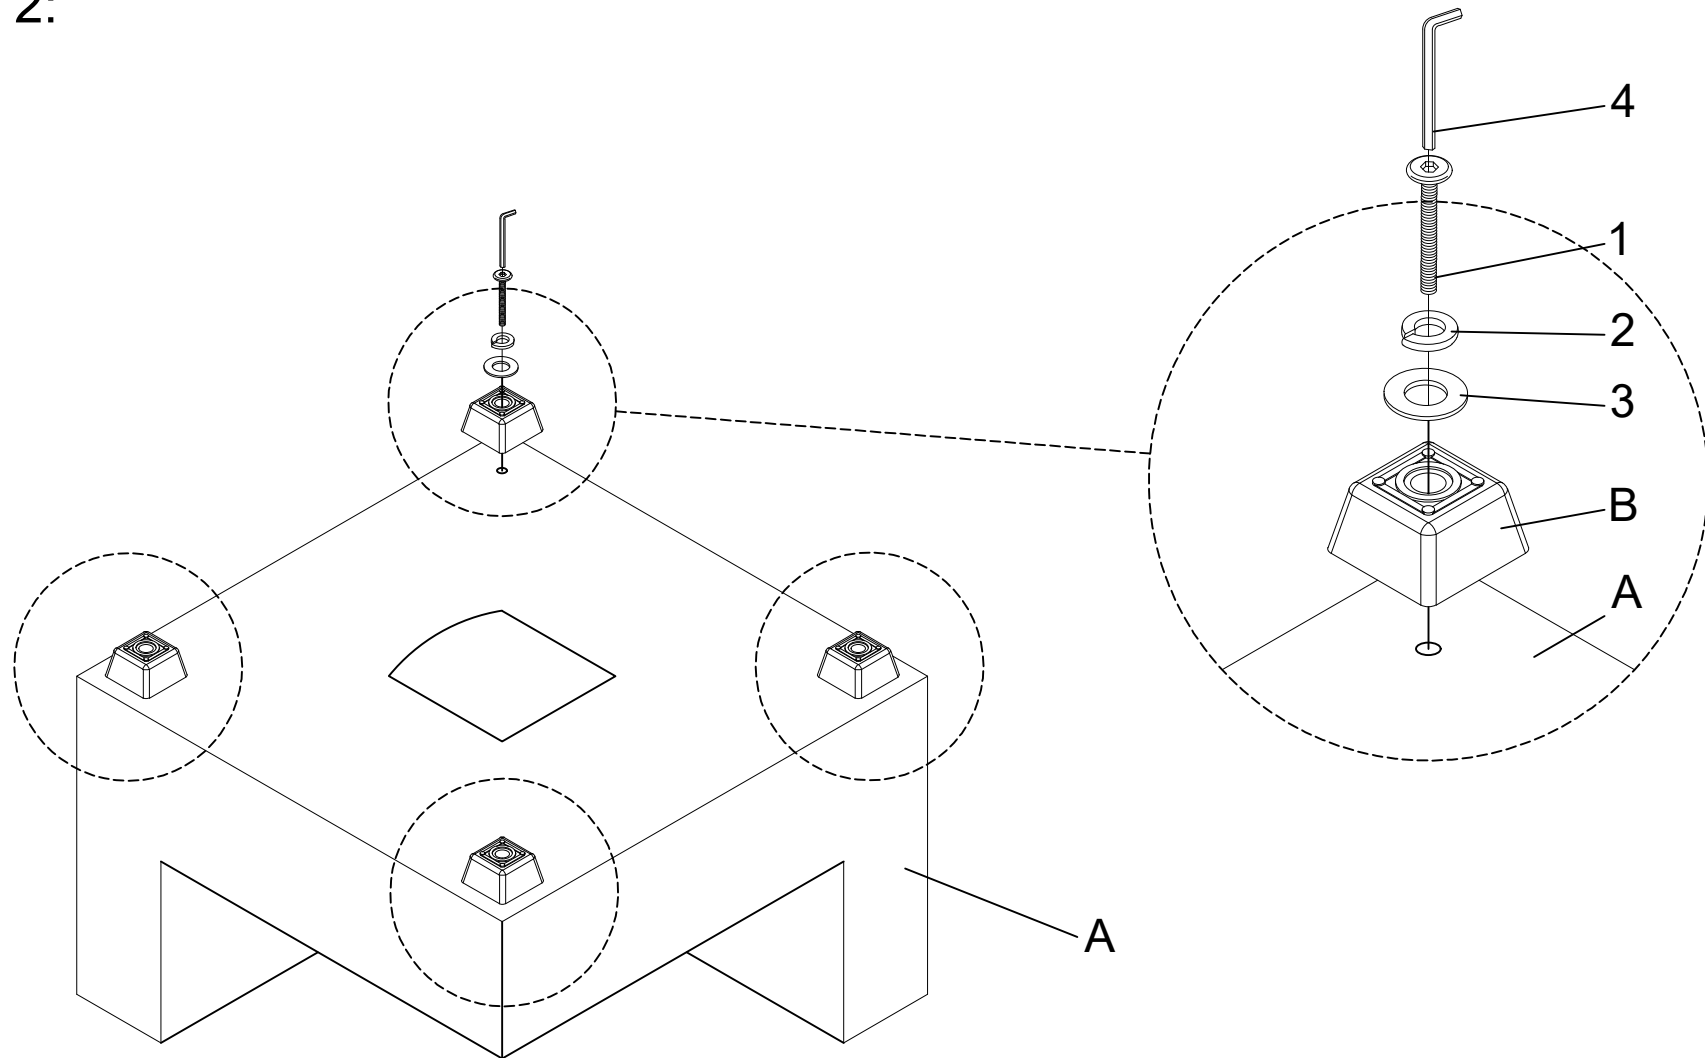

ASSEMBLY INSTRUCTIONS

REVERSIBLE CHAIR WITH ONE ARM

STEP 1:

STEP 2: