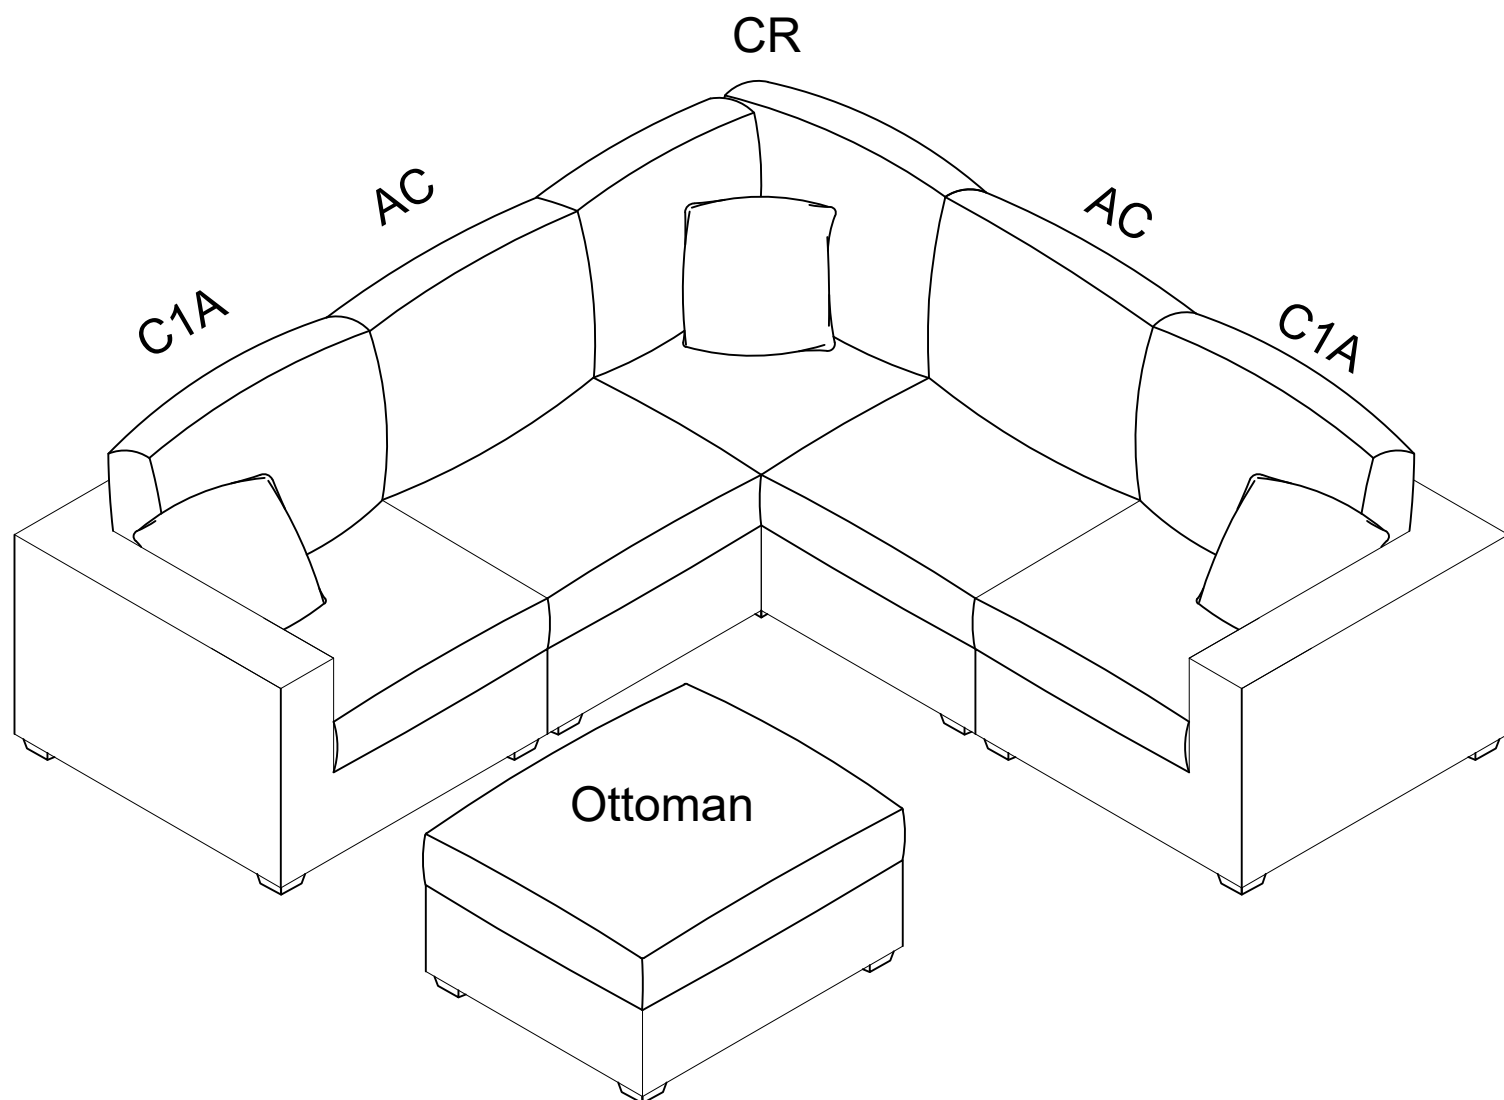

ASSEMBLY INSTRUCTIONS

REVERSIBLE CHAIR WITH ONE ARM

! Legs and hardware are stored inside the bottom compartment of the chair with one arm, please take them out for assembly. Note: Do not use power tools for assembly. Power tools increase the risk of over-tightening, which may lead to splitting or cracking the wood.

COMPONENT LIST				HARDWARE LIST			
PART	DRAWING	DESCRIPTION	QTY	PART	DRAWING	DESCRIPTION	QTY
A		Seat	1 PC	1		Bolt Ø5/16"x2 -1/2"	4 PCS
B		Plastic Leg 4-1/8"x4-1/8"x2-1/3"	4 PCS	2		Spring Washer Ø5/16"	4 PCS
C		Seat Cushion	1 PC	3		Flat Washer Ø5/16"x3/4"	4 PCS
D		Back Cushion	1 PC	4		Allen KeyM4 2-1/3"	1 PC
E		Pillow 20"x20"	1 PC	5		U Shape Metal Connector Ø3/16" x 8-2/3" x 3-5/32"	2 PCS

ASSEMBLY INSTRUCTIONS

REVERSIBLE CHAIR WITH ONE ARM

STEP 1:

STEP 2:

ASSEMBLY INSTRUCTIONS

REVERSIBLE CHAIR WITH ONE ARM

STEP 3A:

STEP 3B:

COMPLETED. #A

COMPLETED. #B

ASSEMBLY INSTRUCTIONS

REVERSIBLE CHAIR WITH ONE ARM

SECTIONAL ASSEMBLY

COMPLETED.

Care Instructions for Chenille Furniture:

In order to maintain the original appearance of your chenille furniture, please follow the simple care procedures below: