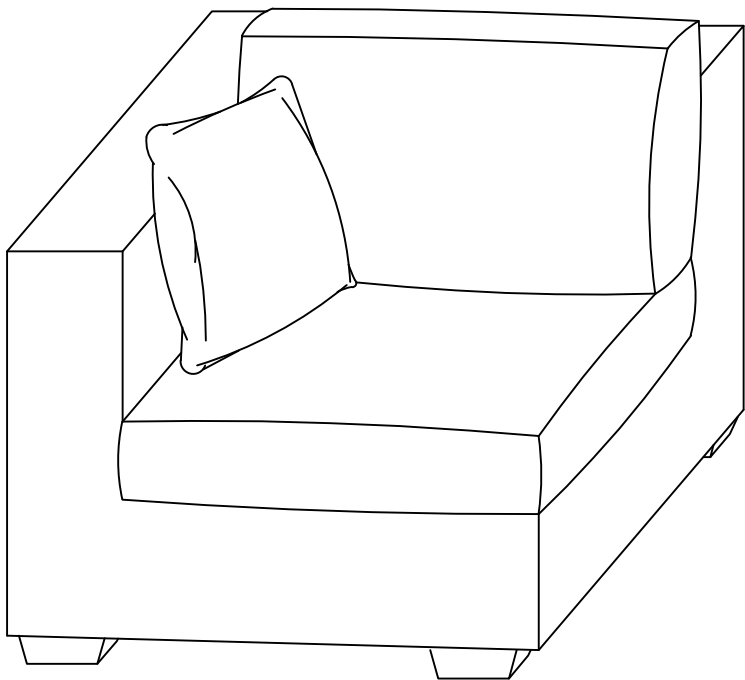

ASSEMBLY INSTRUCTIONS

REVERSIBLE CHAIR WITH ONE ARM

! Legs and hardware are stored inside the bottom compartment of the chair with one arm, please take them out for assembly. Note: Do not use power tools for assembly. Power tools increase the risk of over-tightening, which may lead to splitting or cracking the wood.

COMPONENT LIST				HARDWARE LIST			
PART	DRAWING	DESCRIPTION	QTY	PART	DRAWING	DESCRIPTION	QTY
A		Seat	1 PC	1		Bolt Ø5/16"x2 -1/2"	4 PCS
B		Plastic Leg 4-1/8"x4-1/8"x2-1/3"	4 PCS	2		Spring Washer Ø5/16"	4 PCS
C		Seat Cushion	1 PC	3		Flat Washer Ø5/16"x3/4"	4 PCS
D		Back Cushion	1 PC	4		Allen KeyM4 2-1/3"	1 PC
E		Pillow 20"x20"	1 PC	5		U Shape Metal Connector Ø3/16" x 8-2/3" x 3-5/32"	2 PCS

ASSEMBLY INSTRUCTIONS

REVERSIBLE CHAIR WITH ONE ARM

STEP 1:

STEP 2:

ASSEMBLY INSTRUCTIONS

REVERSIBLE CHAIR WITH ONE ARM

STEP 3A:

STEP 3B:

COMPLETED. #A

COMPLETED. #B

ASSEMBLY INSTRUCTIONS

REVERSIBLE CHAIR WITH ONE ARM

SECTIONAL ASSEMBLY

COMPLETED.

Care Instructions for Chenille Furniture:

In order to maintain the original appearance of your chenille furniture, please follow the simple care procedures below: