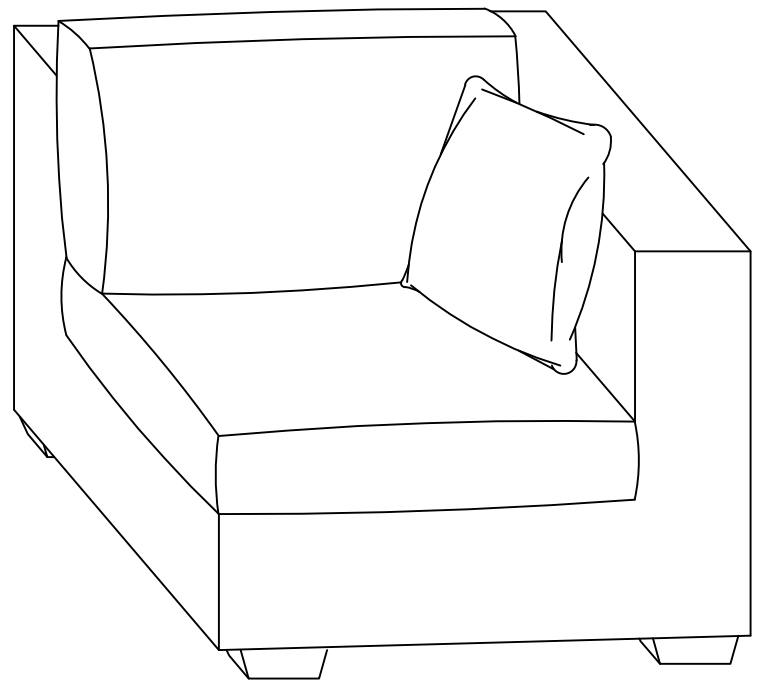

ASSEMBLY INSTRUCTIONS

REVERSIBLE CHAIR WITH ONE ARM

! Legs and hardware are stored inside the bottom compartment of the chair with one arm, please take them out for assembly. Note: Do not use power tools for assembly. Power tools increase the risk of over-tightening, which may lead to splitting or cracking the wood.

COMPONENT LIST				HARDWARE LIST			
PART	DRAWING	DESCRIPTION	QTY	PART	DRAWING	DESCRIPTION	QTY
A		Seat	1 PC	1		Bolt Ø5/16"x2 -1/2"	4 PCS
B		Plastic Leg 4-1/8"x4-1/8"x2-1/3"	4 PCS	2		Spring Washer Ø5/16"	4 PCS
C		Seat Cushion	1 PC	3		Flat Washer Ø5/16"x3/4"	4 PCS
D		Back Cushion	1 PC	4		Allen KeyM4 2-1/3"	1 PC
E		Pillow 20"x20"	1 PC	5		U Shape Metal Connector Ø3/16" x 8-2/3" x 3-5/32"	2 PCS

ASSEMBLY INSTRUCTIONS

REVERSIBLE CHAIR WITH ONE ARM

STEP 1:

STEP 2:

ASSEMBLY INSTRUCTIONS

REVERSIBLE CHAIR WITH ONE ARM

STEP 3A:

STEP 3B:

COMPLETED. #A

COMPLETED. #B

ASSEMBLY INSTRUCTIONS

REVERSIBLE CHAIR WITH ONE ARM

SECTIONAL ASSEMBLY

COMPLETED.

Care Instructions for Chenille Furniture:

In order to maintain the original appearance of your chenille furniture, please follow the simple care procedures below: