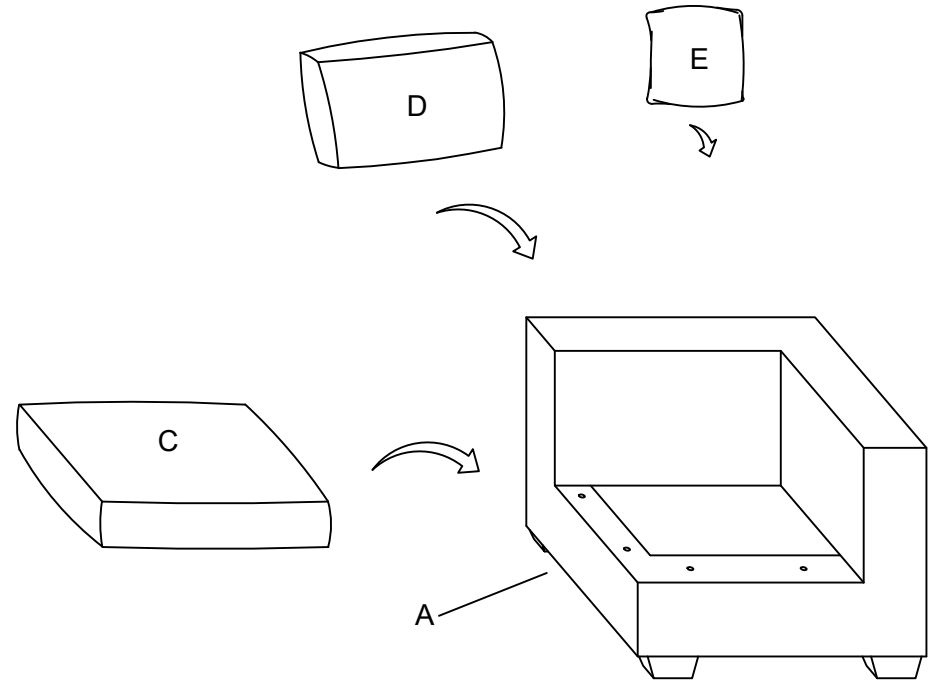

ASSEMBLY INSTRUCTIONS

REVERSIBLE CHAIR WITH ONE ARM

! Legs and hardware are stored inside the bottom compartment of the chair with one arm, please take them out for assembly. Note: Do not use power tools for assembly. Power tools increase the risk of over-tightening, which may lead to splitting or cracking the wood.

COMPONENT LIST				HARDWARE LIST			
PART	DRAWING	DESCRIPTION	QTY	PART	DRAWING	DESCRIPTION	QTY
A		Seat	1 PC	1		Bolt Ø5/16"x2 -1/2"	4 PCS
B		Plastic Leg 4-1/8"x4-1/8"x2-1/3"	4 PCS	2		Spring Washer Ø5/16"	4 PCS
C		Seat Cushion	1 PC	3		Flat Washer Ø5/16"x3/4"	4 PCS
D		Back Cushion	1 PC	4		Allen KeyM4 2-1/3"	1 PC
E		Pillow 20"x20"	1 PC	5		U Shape Metal Connector Ø3/16" x 8-2/3" x 3-5/32"	2 PCS

ASSEMBLY INSTRUCTIONS

REVERSIBLE CHAIR WITH ONE ARM

STEP 1:

STEP 2:

ASSEMBLY INSTRUCTIONS

REVERSIBLE CHAIR WITH ONE ARM

STEP 3A:

STEP 3B:

COMPLETED. #A

COMPLETED. #B

ASSEMBLY INSTRUCTIONS

REVERSIBLE CHAIR WITH ONE ARM

SECTIONAL ASSEMBLY

COMPLETED.

Care Instructions for Chenille Furniture:

In order to maintain the original appearance of your chenille furniture, please follow the simple care procedures below: