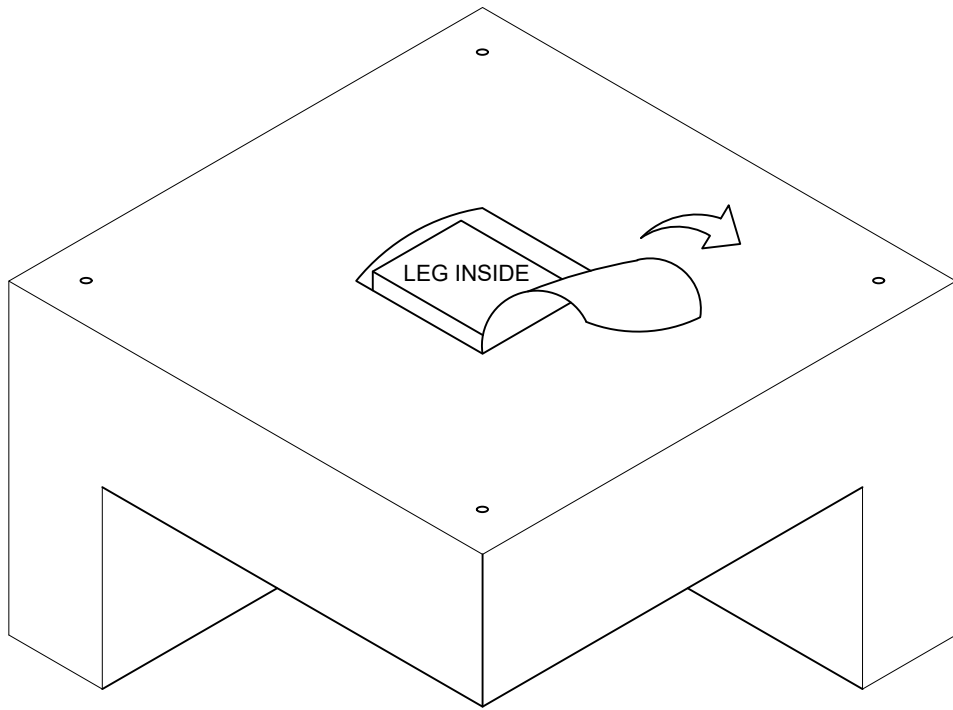

ASSEMBLY INSTRUCTIONS

REVERSIBLE CHAIR WITH ONE ARM

! Legs and hardware are stored inside the bottom compartment of the chair with one arm, please take them out for assembly. Note: Do not use power tools for assembly. Power tools increase the risk of over-tightening, which may lead to splitting or cracking the wood.

COMPONENT LIST				HARDWARE LIST			
PART	DRAWING	DESCRIPTION	QTY	PART	DRAWING	DESCRIPTION	QTY
A		Seat	1 PC	1		Bolt Ø5/16"x2 -1/2"	4 PCS
B		Plastic Leg 4-1/8"x4-1/8"x2-1/3"	4 PCS	2		Spring Washer Ø5/16"	4 PCS
C		Seat Cushion	1 PC	3		Flat Washer Ø5/16"x3/4"	4 PCS
D		Back Cushion	1 PC	4		Allen KeyM4 2-1/3"	1 PC
E		Pillow 20"x20"	1 PC	5		U Shape Metal Connector Ø3/16" x 8-2/3" x 3-5/32"	2 PCS

ASSEMBLY INSTRUCTIONS

REVERSIBLE CHAIR WITH ONE ARM

STEP 1:

STEP 2:

ASSEMBLY INSTRUCTIONS

REVERSIBLE CHAIR WITH ONE ARM

STEP 3A:

STEP 3B: