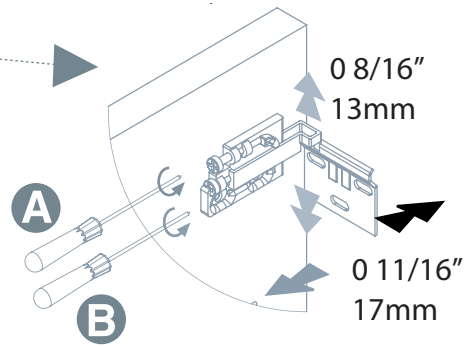

EN

If you need help, see the technical support video ST4 and ST5

1-00-00"

01.

Ø0 5/16"

Ø8
Ø0 5/16" x4 T1x4 x2

T2x2

02.

x4 T1x4 x2

Ø8
Ø0 5/16"

A Desagüe
Vidage
Waste pipe
Abwasserleitung
Scarico
Deságue

B Conexión agua
Connection d'eau
Water connection
Wasseranschlüsse
Cariclo dell'acqua
Conexão agua

03.

04.

T2x2(x2)

Ø5
Ø0 3/16"

23 5/8"
60cm

47 1/4"
120cm

23 5/8"
60cm

23 5/8"
60cm

47 1/4"
120cm

05.