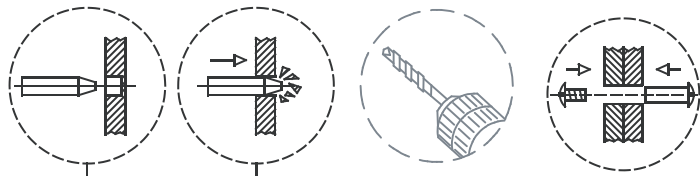

EN

If you need help, see the technical support video ST4 and ST5

1-00-00"

01.

Ø0 5/16"

Ø8
Ø0 5/16" x4 T1x4 x2

T2x2

02.

x4 T1x4 x2

Ø8
Ø0 5/16"

A Desagüe
Vidage
Waste pipe
Abwasserleitung
Scarico
Deságue

B Conexión agua
Connection d'eau
Water connection
Wasseranschlüsse
Cariclo dell'acqua
Conexão agua

03.

04.

T2x2(x2)

Ø5
Ø0 3/16"

23 5/8"
60cm

47 1/4"
120cm

23 5/8"
60cm

23 5/8"
60cm

47 1/4"
120cm

05.