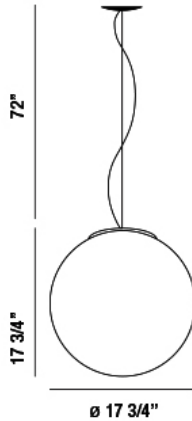

BORGO, 1-LIGHT PENDANT

Product Details

Item No.	:	30449-039
Finish	:	Chrome
Shade	:	Smoke
Diameter	:	17.75"
Height	:	17.75"
Est. Weight	:	16.72 lbs
Approval	:	cETLus

BULB DETAILS

No. of Bulbs	:	1
Bulb Type	:	A19
Bulb Wattage	:	60W
Bulb Socket	:	E26
Input Voltage	:	120V
Dimmable	:	No
Bulb Included	:	No

Options Available

ITEM NO.	FINISH	SHADE
30449-015	Chrome	Clear
30449-022	Chrome	Amber
30449-039	Chrome	Smoke

TECHNICAL DETAILS

Hanging Support Type	:	Aircraft Cable
Aircraft Cable Length	:	72"
Power Wire Length	:	72"

Spherical hand blown glass rippled stamped and suspended from a chrome canopy

PROJECT INFORMATION

Job Name: Date: Type:

Comments: