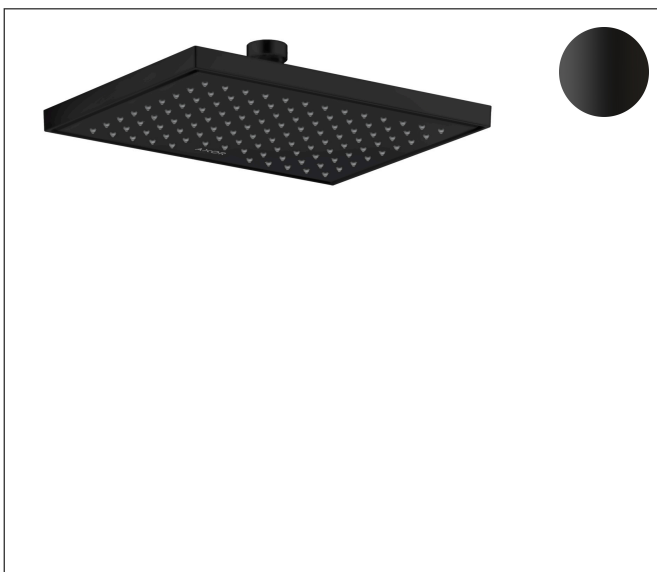

Brand	AXOR
Art. Name	AXOR ShowerSolutions Showerhead 245/185 1-Jet, 2.5 GPM
Art. Nr.	35370671
Surface	matte black
Pos.	1

Product Picture

Features

- Shower head size: 245 x 185 mm
- Spray modes: Rain
- Spray face finish: Fully-finished matching spray face
- Flow: 2.5 GPM (9.5 L/Min)
- Showerhead removable for cleaning

Drawing

Technology

Spray Types