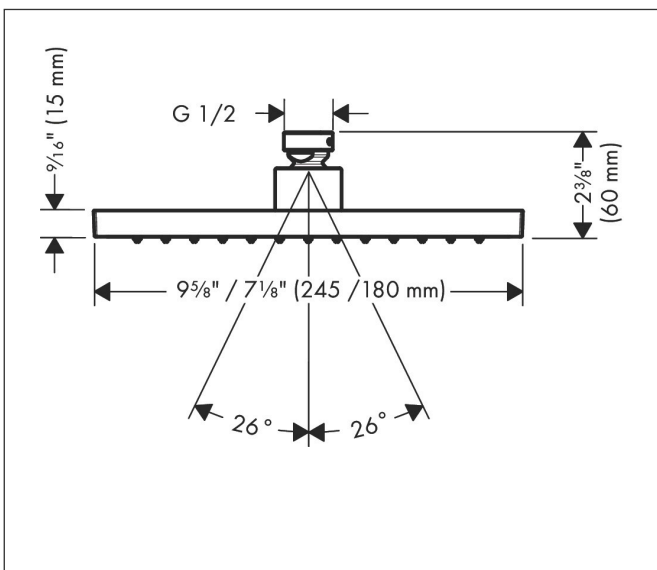

Brand	AXOR
Art. Name	AXOR ShowerSolutions Showerhead 245/185 1-Jet, 2.5 GPM
Art. Nr.	35370671
Surface	matte black
Pos.	1

Product Picture

Features

- Shower head size: 245 x 185 mm
- Spray modes: Rain
- Spray face finish: Fully-finished matching spray face
- Flow: 2.5 GPM (9.5 L/Min)
- Showerhead removable for cleaning

Drawing

Technology

Spray Types