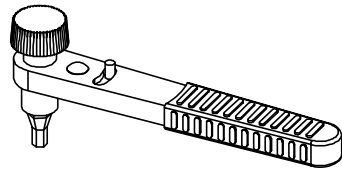

HARDWARE INCLUDED

#2

Part	Description	Quantity	Part	Description	Quantity
#1	Allen Wrench	2	BB	Washer	74
#2	Ratchet Wrench	1	CC	M6*35 Bolt	24
#3	Hex Wrench	2	DD	M6*90 Bolt	8
AA	M6*40 Bolt	42	EE	Cylinder Support	2