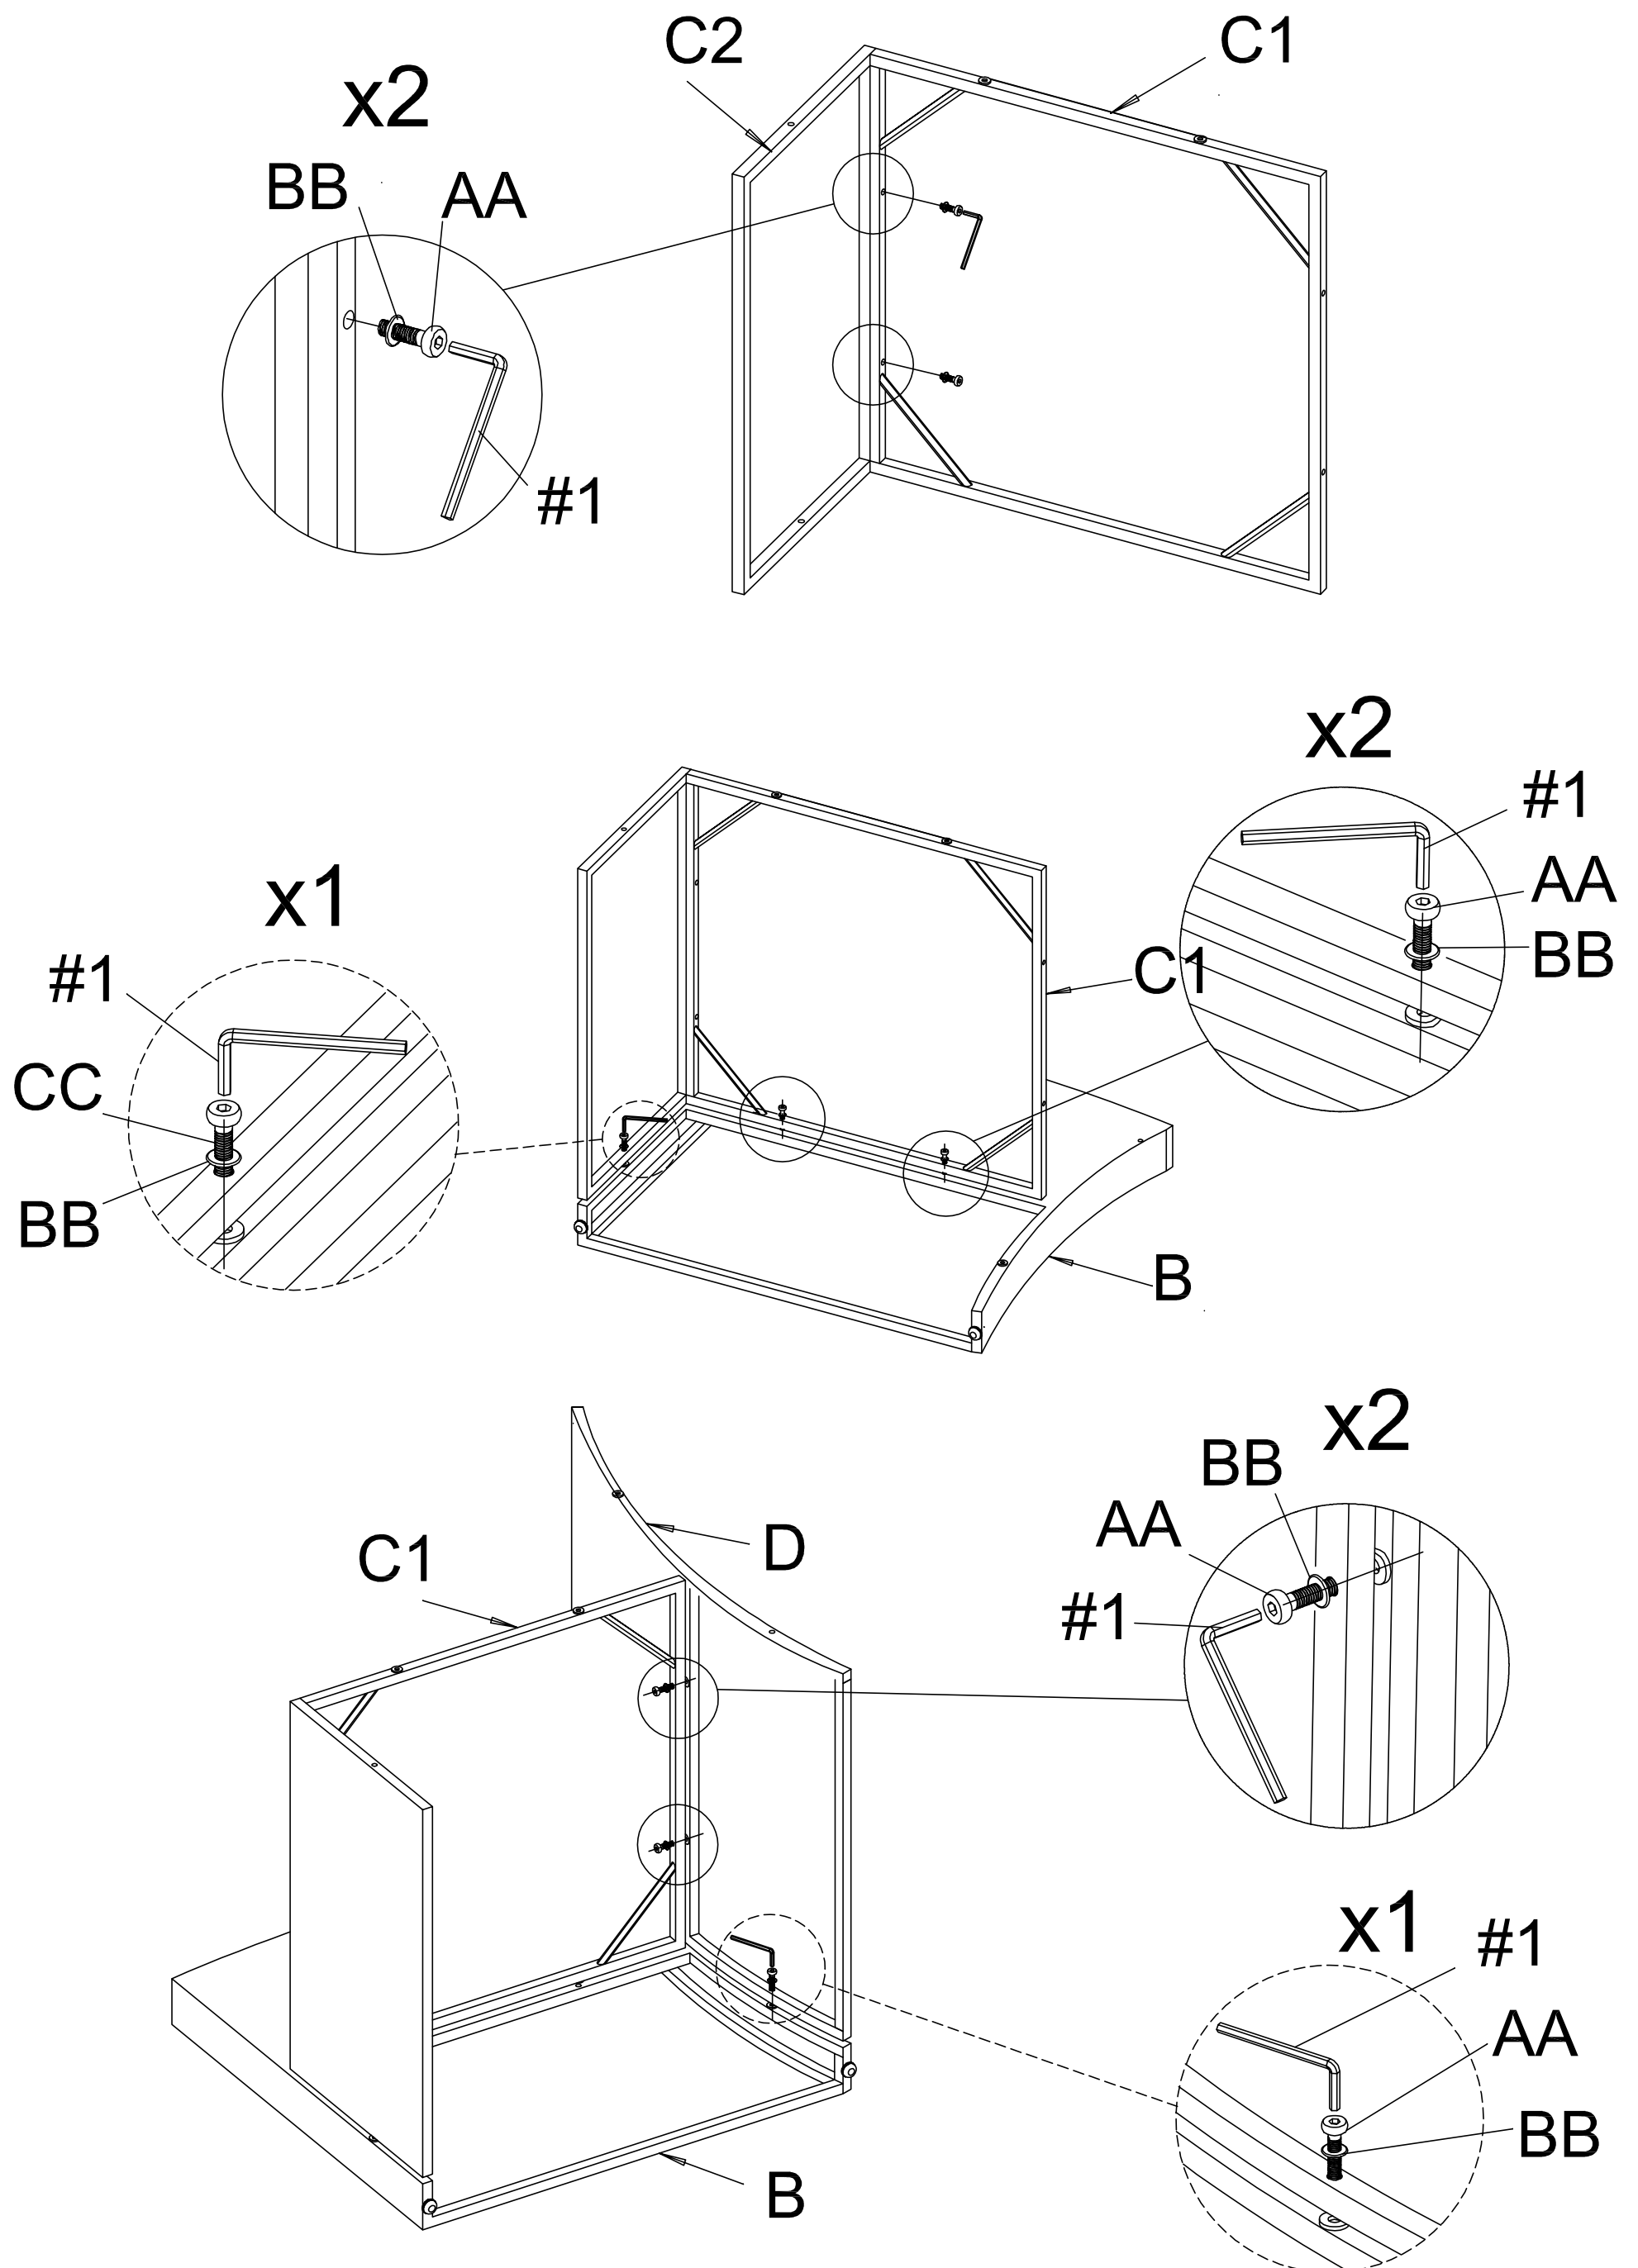

Assembly of Single Chair