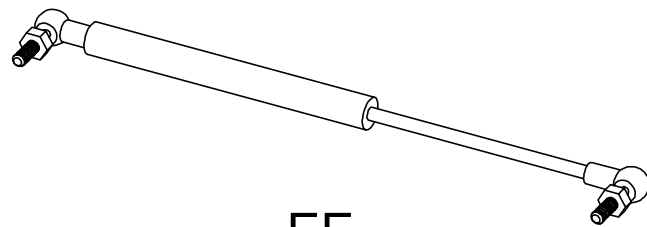

CC

DD

EE

Part	Description	Quantity	Part	Description	Quantity
#1	Allen Wrench	2	BB	Washer	74
#2	Ratchet Wrench	1	CC	M6*35 Bolt	24
#3	Hex Wrench	2	DD	M6*90 Bolt	8
AA	M6*40 Bolt	42	EE	Cylinder Support	2

PACKAGE CONTENTS