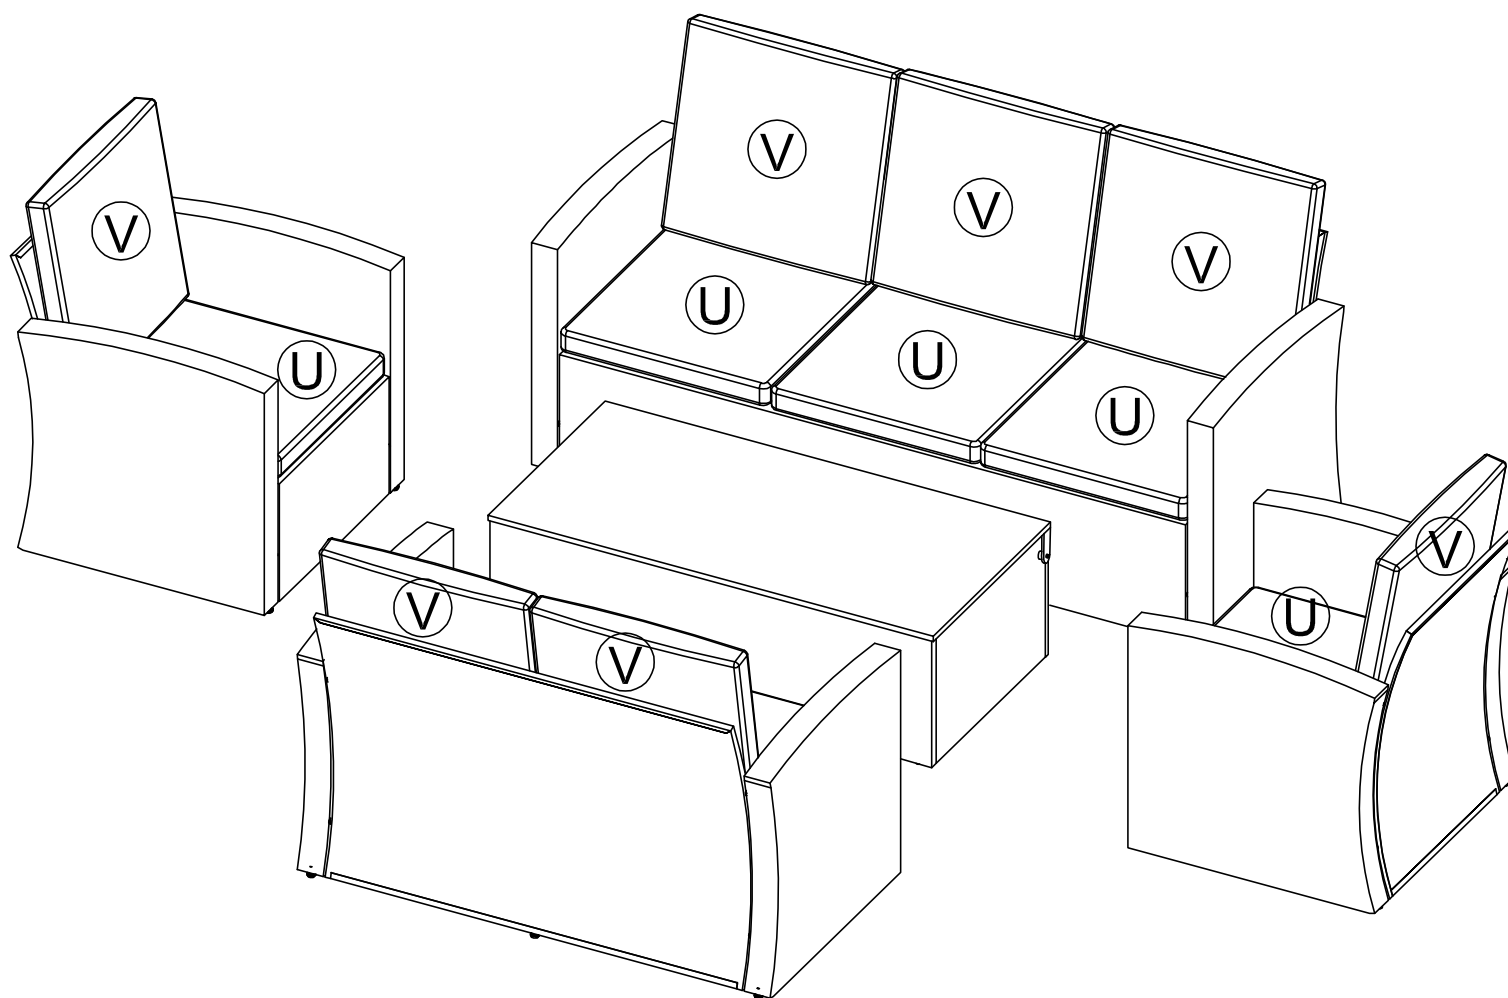

CUSHIONS

If you find deep wrinkles due to the compression on the cushion cover , warm iron the fabric to remove the wrinkles.

Questions, problems, missing parts? Before returning the product, call our customer service 9 a.m.-5 p.m., PST, Monday- Friday

800-385-0608

or email us at **aftersales@cye-way.com** for assistance.