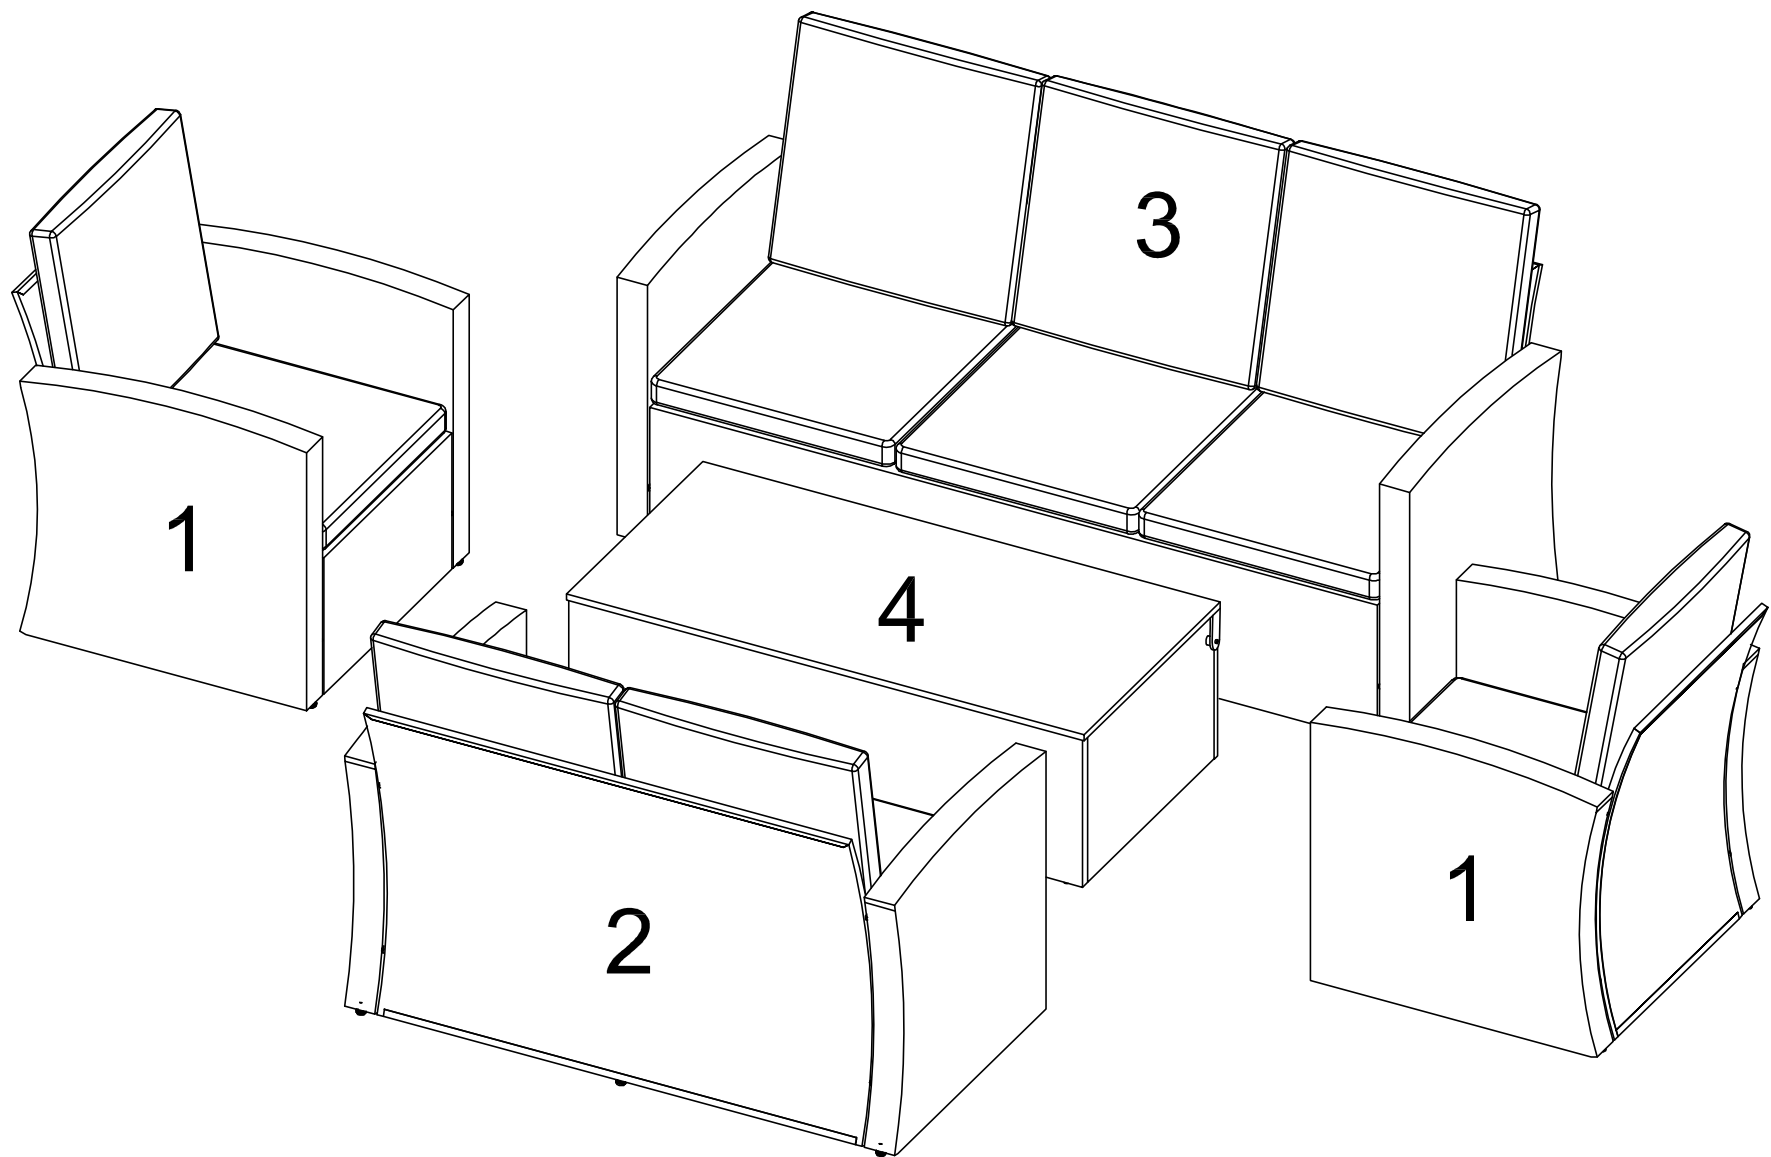

Item # HY3614-1

Assembly Instructions

5 Pieces Outdoor Wicker Sectional Conversation Set

1	Single Sofa	3	Three Seater Sofa
2	Loveseat Sofa	4	Coffee Table

Questions, problems, missing parts? Before returning the product, call our customer service 9 a.m.-5 p.m., PST, Monday- Friday

Part	Description	Image	Quantity	Part	Description	Image	Quantity
A	Left Armrest		4	H	3-Seat Sofa Back		1
B	Right Armrest		4	I	Coffee Table Front Side Panel		1
C1	Single Chair Seat Part 1		2	J	Coffee Table Top & Back Panel		1
C2	Single Chair Seat Part 2		2	K	Coffee Table Right Side Panel		1
D	Single Chair Back		2	L	Coffee Table Left Side Panel		1
E1	Loveseat Sofa Seat Part 1		1	M	Coffee Table Bottom Panel		1
E2	Loveseat Sofa Seat Part 2		1	N	Coffee Table Bottom Pastic Support		1
F	Loveseat Back		1	U	Seat Cushion		7
G1	3-Seat Sofa Seat Part 1		1	V	Back Cushion		7
G2	3-Seat Sofa Seat Part 2		1	W	Coffee Table Inner Cover		1