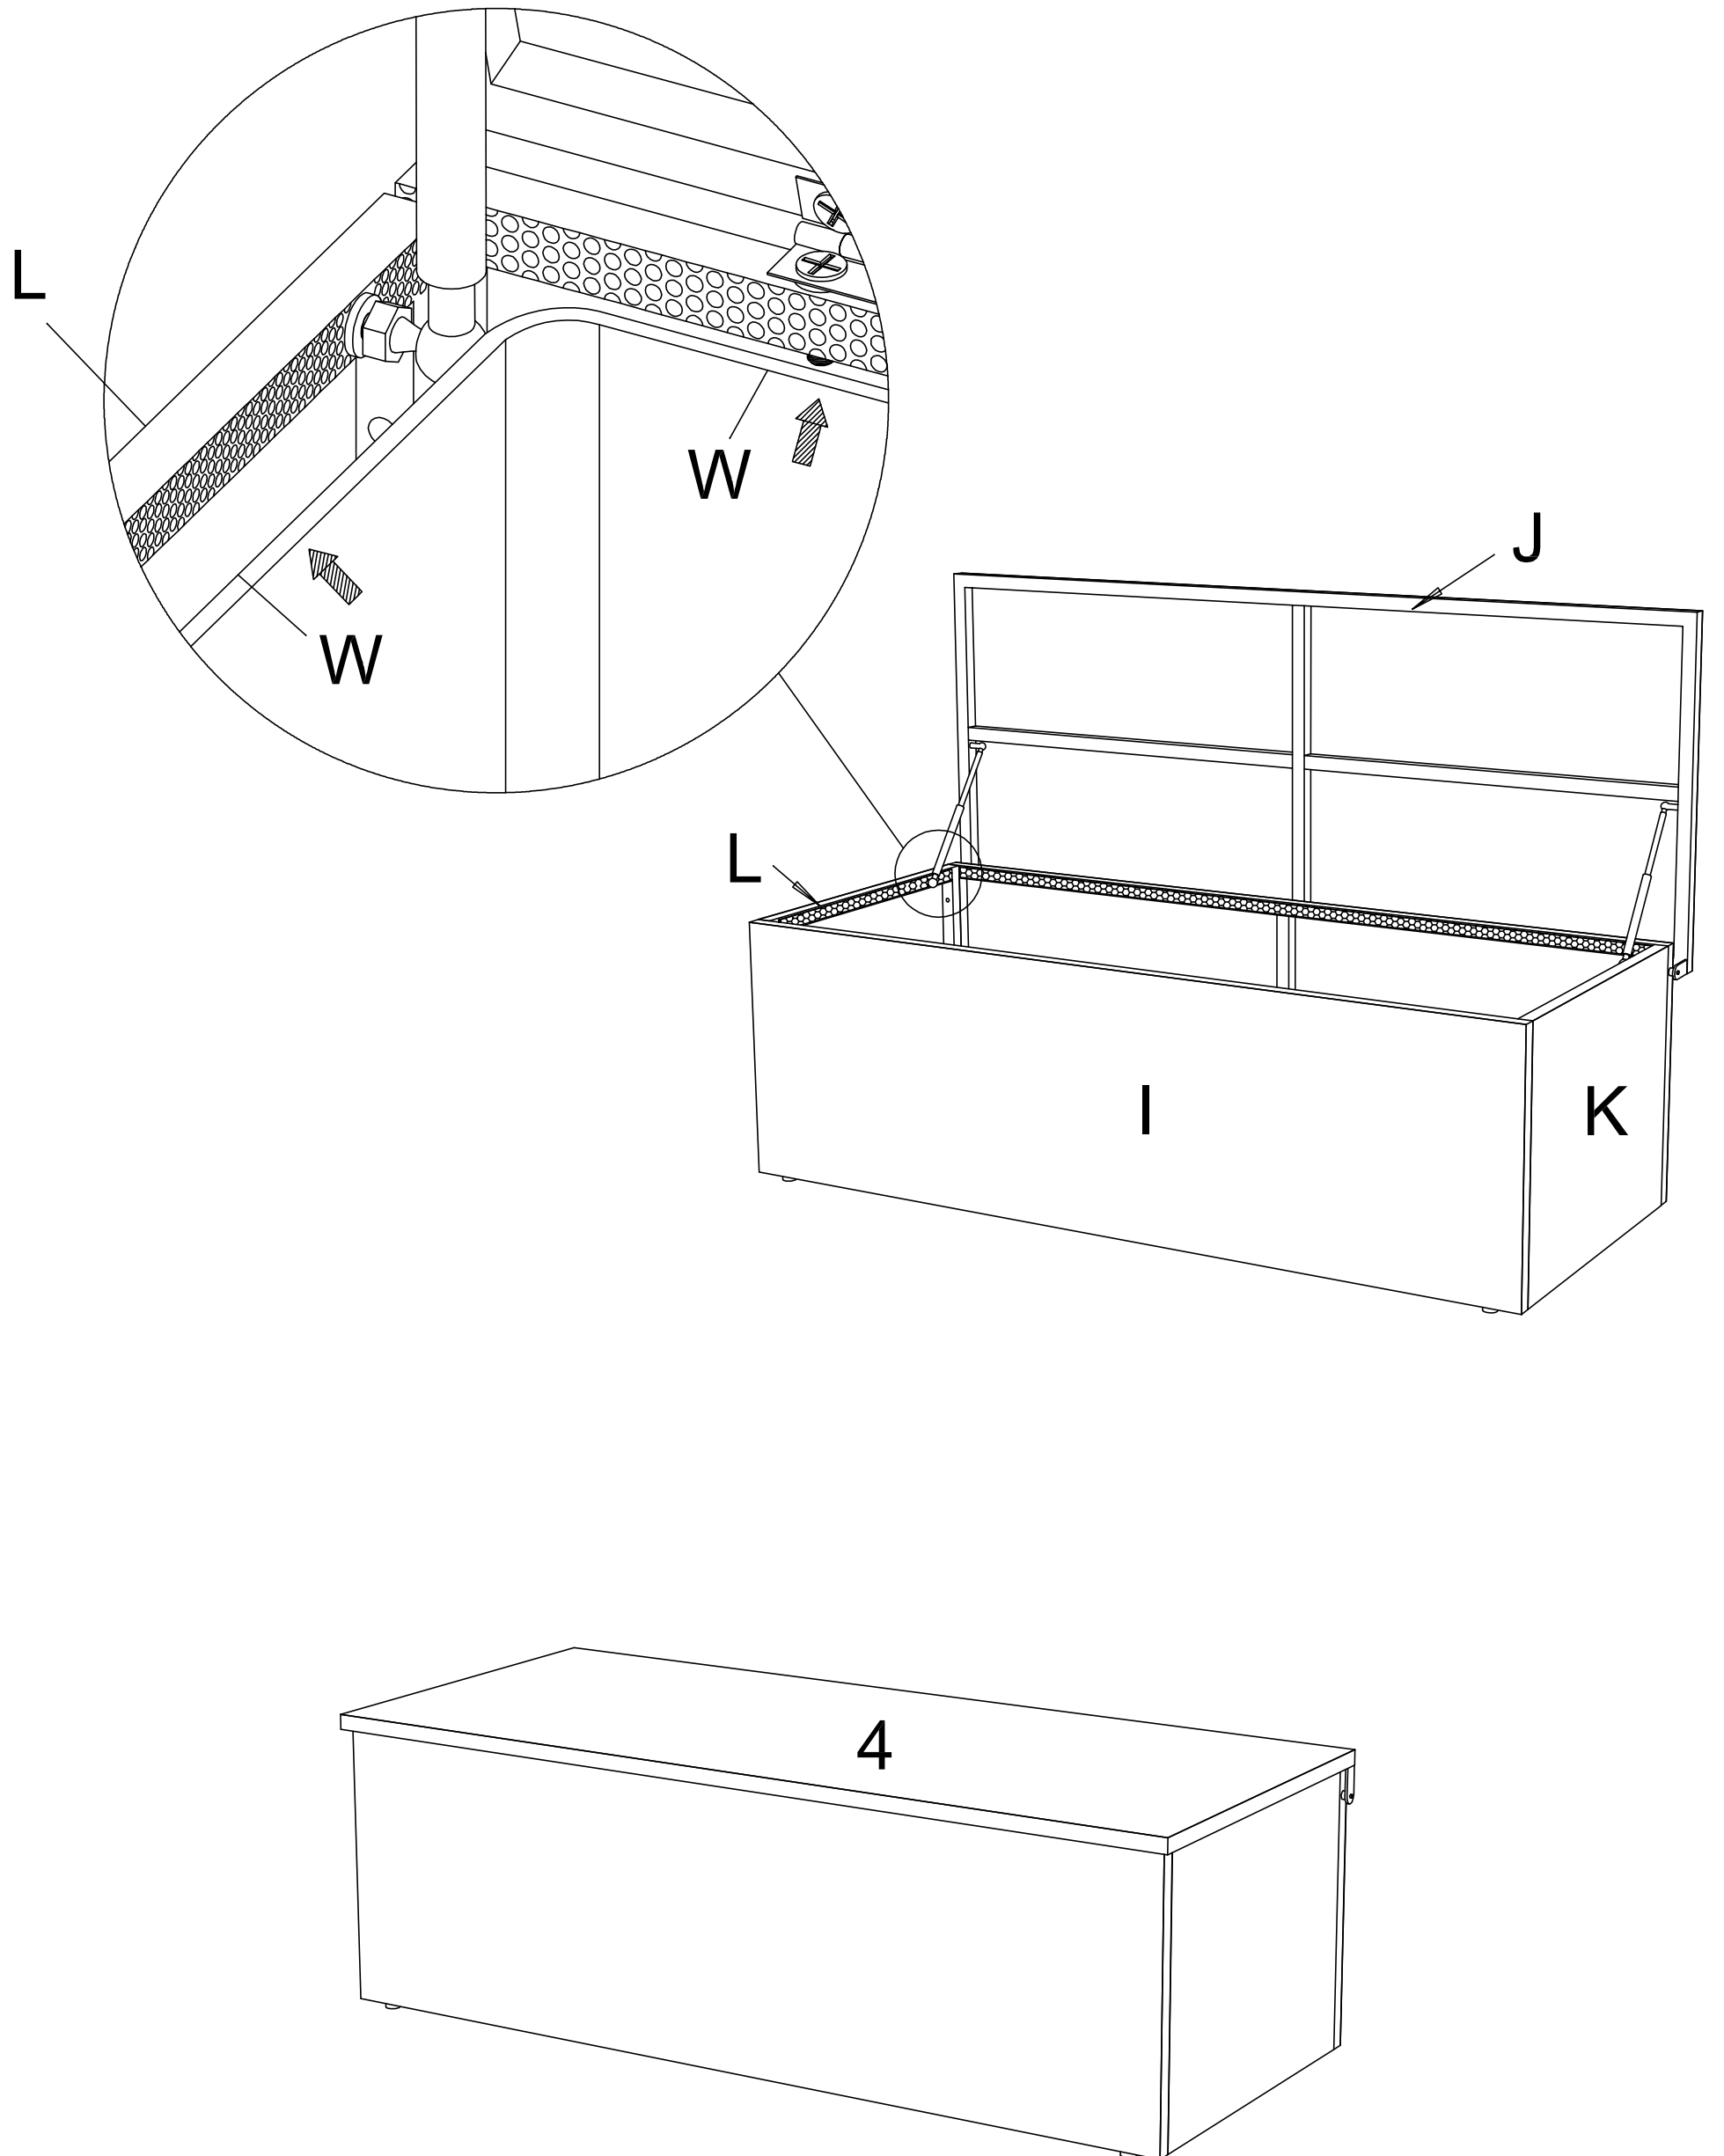

Assembly of Coffee Table