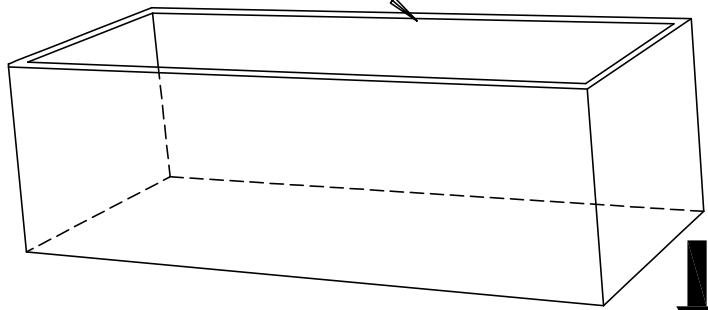

Assembly of Coffee Table

x2

#3

EE

L

J

N

J

L

I

K

W

L

I

K

J