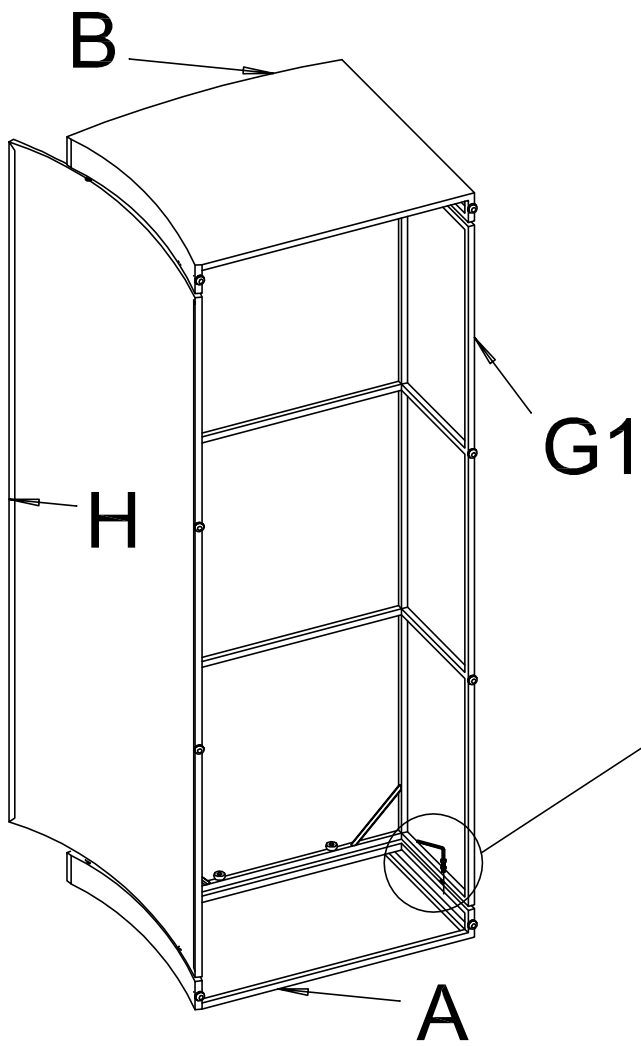

Part	Description	Image	Quantity	Part	Description	Image	Quantity
A	Left Armrest		4	H	3-Seat Sofa Back		1
B	Right Armrest		4	I	Coffee Table Front Side Panel		1
C1	Single Chair Seat Part 1		2	J	Coffee Table Top & Back Panel		1
C2	Single Chair Seat Part 2		2	K	Coffee Table Right Side Panel		1
D	Single Chair Back		2	L	Coffee Table Left Side Panel		1
E1	Loveseat Sofa Seat Part 1		1	M	Coffee Table Bottom Panel		1
E2	Loveseat Sofa Seat Part 2		1	N	Coffee Table Bottom Pastic Support		1
F	Loveseat Back		1	U	Seat Cushion		7
G1	3-Seat Sofa Seat Part 1		1	V	Back Cushion		7
G2	3-Seat Sofa Seat Part 2		1	W	Coffee Table Inner Cover		1

1

Assembly of Loveseat Sofa

Assembly of Loveseat Sofa

Assembly of Three Seater Sofa

Assembly of Three Seater Sofa

x2

x1

x1