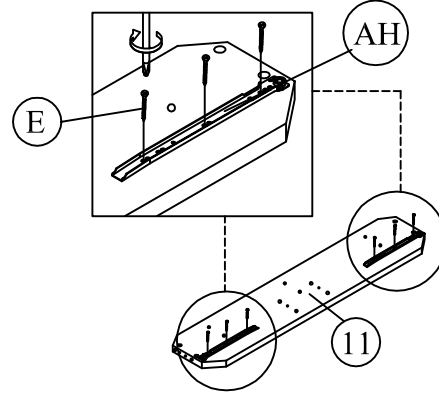

Item A  Plastic Dowel (8 x 25)	31 pcs	Item B  JCBC W M6 x 40	17 pcs	Item C  JCBC M6 x 40	2 pcs
Item D  JCBC M6 x 60	4 pcs	Item E  CSK M3.5 x 16 mm	56 pcs	Item F  CSK M4 x 32 mm	46 pcs
Item G  CSK M4 x 50mm	32 pcs	Item H  CSK M4 x 25 mm	2 pcs	Item I  Mini Fix Bolt	10 pcs
Item J  Mini Fix Housing	10 pcs	Item K  Mini Fix Cap	10 pcs	Item L  Power Nail 5/8	52 pcs
Item M  White Nail Leg	16 pcs	Item N  Allen Key 65 mm	1 pc	Item O  M6 Flat Washer	10 pcs
Item P  Adjuster	4 pcs	Item Q  JCBC M6 x 30	8 pcs		

Step 1 The way to assemble the big drawer and small drawer is the same !! Step 1 until Step 5 !!

Step 2

Step 3

Step 4

Step 5

Step 6

Step 7

Step 8

Step 9

Step 10

Step 11

Step 12

Step 13

Step 14

Step 15

Step 16 Attach AH to 16 and tighten it with D , the flip AH to the other side and repeat the same step.