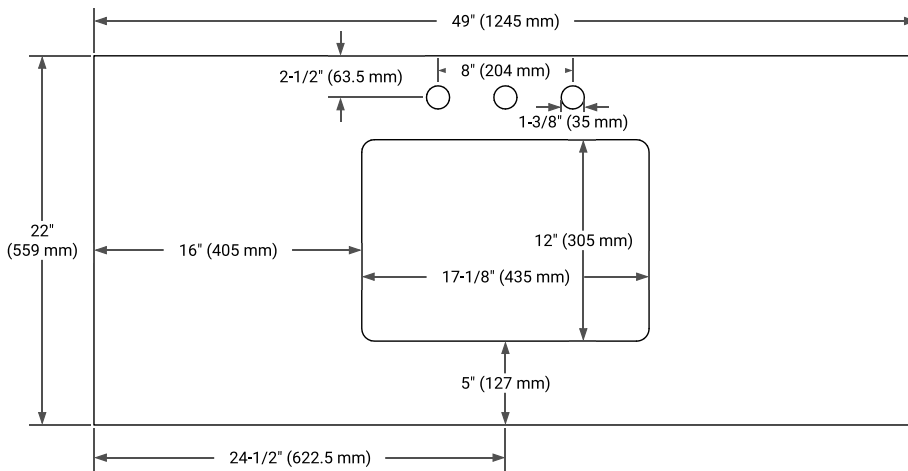

49" SINGLE RECTANGLE SINK COUNTERTOP WITH 1.5 IN. THICKNESS

OVERALL DIMENSIONS

49" W x 22" D x 1.5" H

COUNTERTOP OPTIONS

Carrara Marble

White Quartz

FEATURES

- Solid countertop with mitered edges & seams
- Undermount white rectangular sink
- Pre-drilled for 8" widespread faucet

INCLUDED

- Countertop
- Matching Backsplash
- Rectangle Sink

COUNTERTOP PLAN VIEW

EDGE SIDE VIEW

THREE DIMENSIONAL COUNTERTOP VIEW