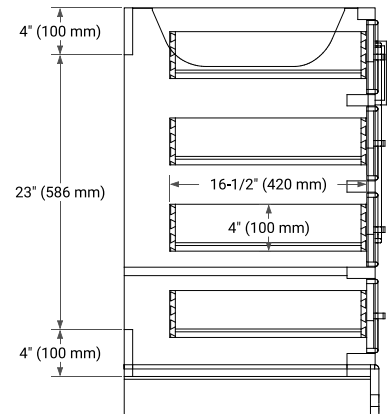

48" SINGLE SINK BASE CABINET

BASE CABINET DIMENSIONS

48" W x 21.5" D x 34.5" H

FEATURES

- Solid wood frame & plywood panels
- Dovetail drawers and joints
- Soft closing doors & drawers

HARDWARE FINISHES*

Brushed Nickel Satin Brass Matte Black Polished Chrome

49" SINGLE RECTANGLE SINK COUNTERTOP WITH 1.5 IN. THICKNESS

OVERALL DIMENSIONS

49" W x 22" D x 1.5" H

COUNTERTOP OPTIONS

Carrara Marble

White Quartz

FEATURES

- Solid countertop with mitered edges & seams
- Undermount white rectangular sink
- Pre-drilled for 8" widespread faucet

INCLUDED

- Countertop
- Matching Backsplash
- Rectangle Sink

COUNTERTOP PLAN VIEW

EDGE SIDE VIEW

THREE DIMENSIONAL COUNTERTOP VIEW