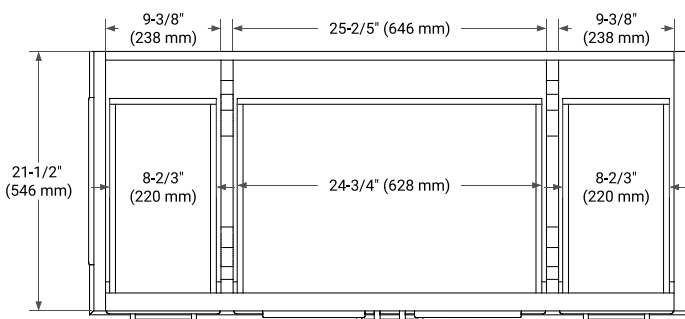

48" SINGLE SINK BASE CABINET

BASE CABINET DIMENSIONS

48" W x 21.5" D x 34.5" H

FEATURES

- Solid wood frame & plywood panels
- Dovetail drawers and joints
- Soft closing doors & drawers

HARDWARE FINISHES*

Brushed Nickel Satin Brass Matte Black Polished Chrome

49" SINGLE RECTANGLE SINK COUNTERTOP WITH 1.5 IN. THICKNESS

OVERALL DIMENSIONS

49" W x 22" D x 1.5" H

COUNTERTOP OPTIONS

Carrara Marble

White Quartz

FEATURES

- Solid countertop with mitered edges & seams
- Undermount white rectangular sink
- Pre-drilled for 8" widespread faucet

INCLUDED

- Countertop
- Matching Backsplash
- Rectangle Sink

COUNTERTOP PLAN VIEW

EDGE SIDE VIEW

THREE DIMENSIONAL COUNTERTOP VIEW