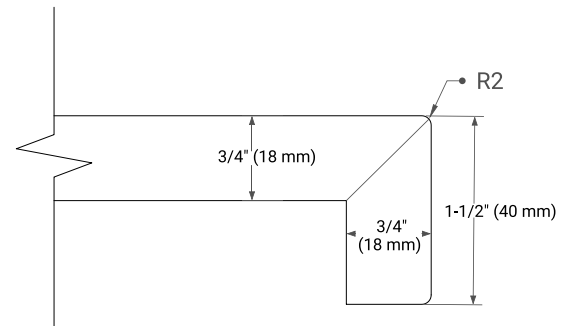

49" SINGLE RECTANGLE SINK COUNTERTOP WITH 1.5 IN. THICKNESS

OVERALL DIMENSIONS

49" W x 22" D x 1.5" H

COUNTERTOP OPTIONS

Carrara Marble

White Quartz

FEATURES

- Solid countertop with mitered edges & seams
- Undermount white rectangular sink
- Pre-drilled for 8" widespread faucet

INCLUDED

- Countertop
- Matching Backsplash
- Rectangle Sink

COUNTERTOP PLAN VIEW

EDGE SIDE VIEW

THREE DIMENSIONAL COUNTERTOP VIEW