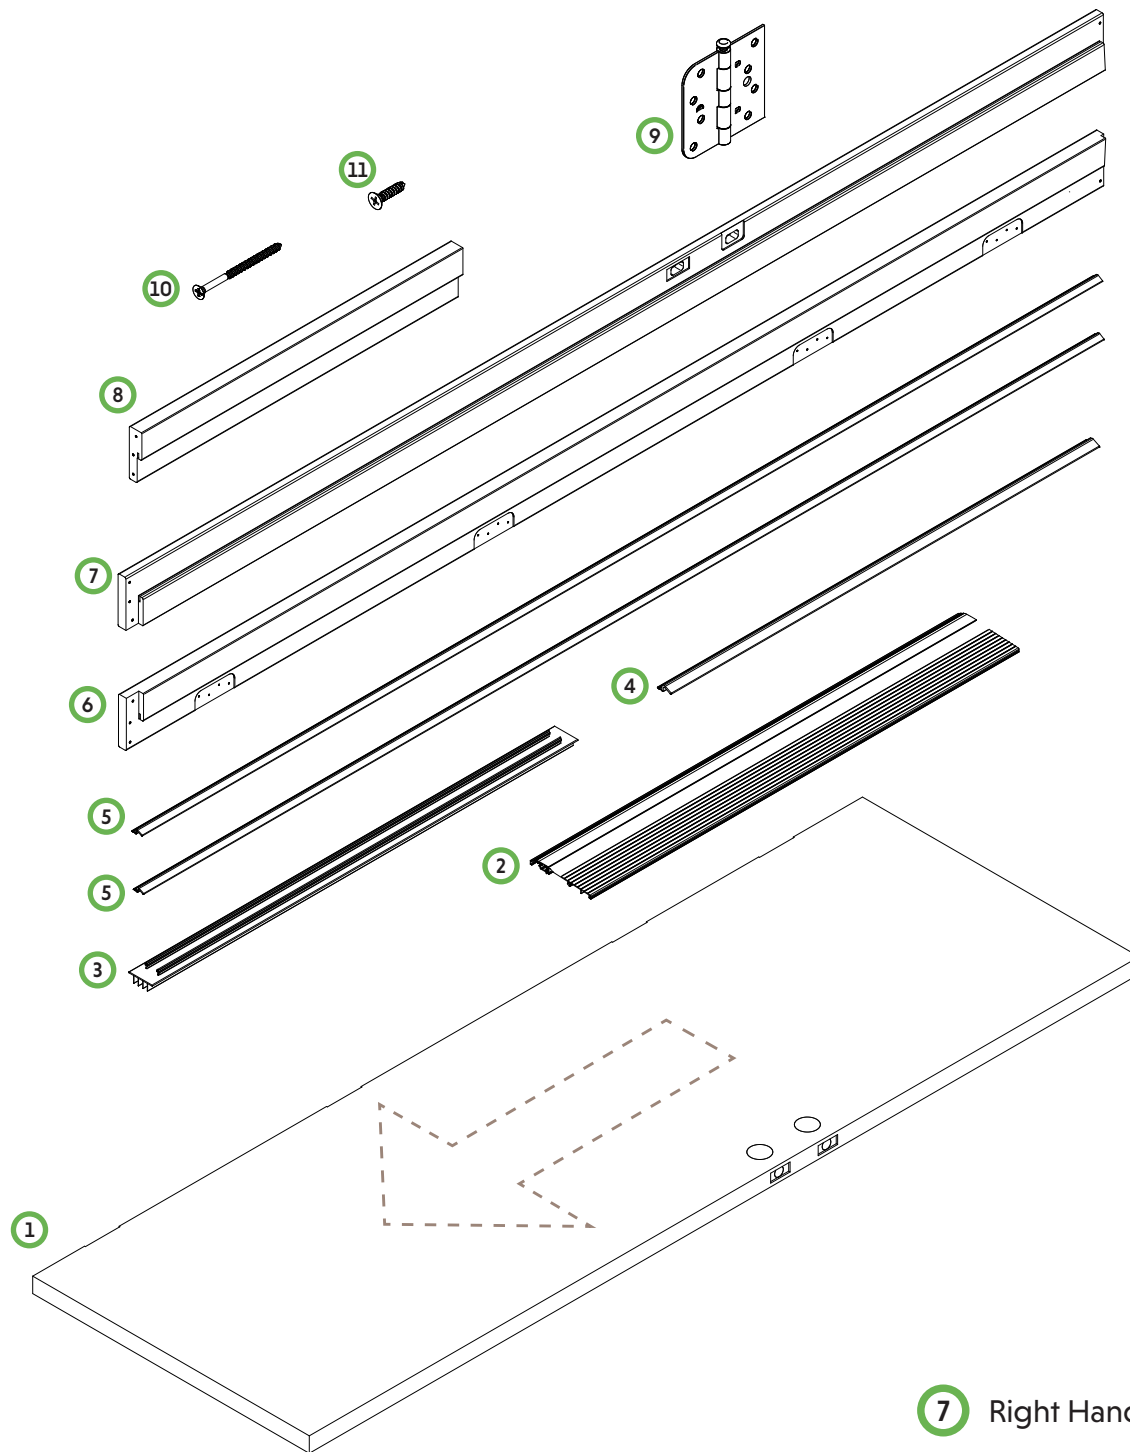

door⁺
more

SINGLE DOOR WITH FRAME ASSEMBLY

Single Door Frame Assembly Instructions - 96"H, 4-9/16" Jamb, Right Hand Inswing

IMPROPER INSTALLATION OR USE OF THIS PRODUCT MAY RESULT IN INJURY OR DAMAGE.

TO ENSURE SAFE INSTALLATION AND USE, FOLLOW THESE PRECAUTIONS:

- ALWAYS follow the provided installation instructions carefully.
- NEVER install the door frame on an unstable or uneven surface.
- NEVER allow children to hang, swing, or climb on the door or frame.
- ENSURE all screws and fittings are securely tightened before use.
- DO NOT force the door into place if alignment issues occur adjust the frame accordingly.
- DO NOT modify or remove any structural components, as this may compromise stability and safety.
- USE appropriate tools and safety gear during installation.

YOUR TITLE HERE DOOR KIT INCLUDES THE FOLLOWING COMPONENTS

1 Door (x1)

2 Threshold (x1)

3 Door Sweep (x1)

4 Header Weatherstrip (x1)

5 Leg Weatherstrip (x2)

6 Left Hand Leg (x1)

7 Right Hand Leg (x1)

8 Header (x1)

9 Hinge (x4)

10 Frame Screw (x10)
(#6 x 2-1/4)

11 Hinge Screw (x24)
(#8 x 3/4)

Note: If any parts are missing or damaged, please file a claim at <https://www.doornmore.com/help/claim.html>. Be sure to have your order number and product details ready for faster assistance.