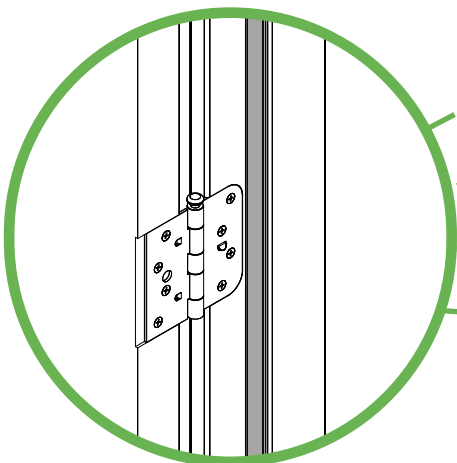

12 PRE HUNG SINGLE DOOR WITH FRAME ASSEMBLY