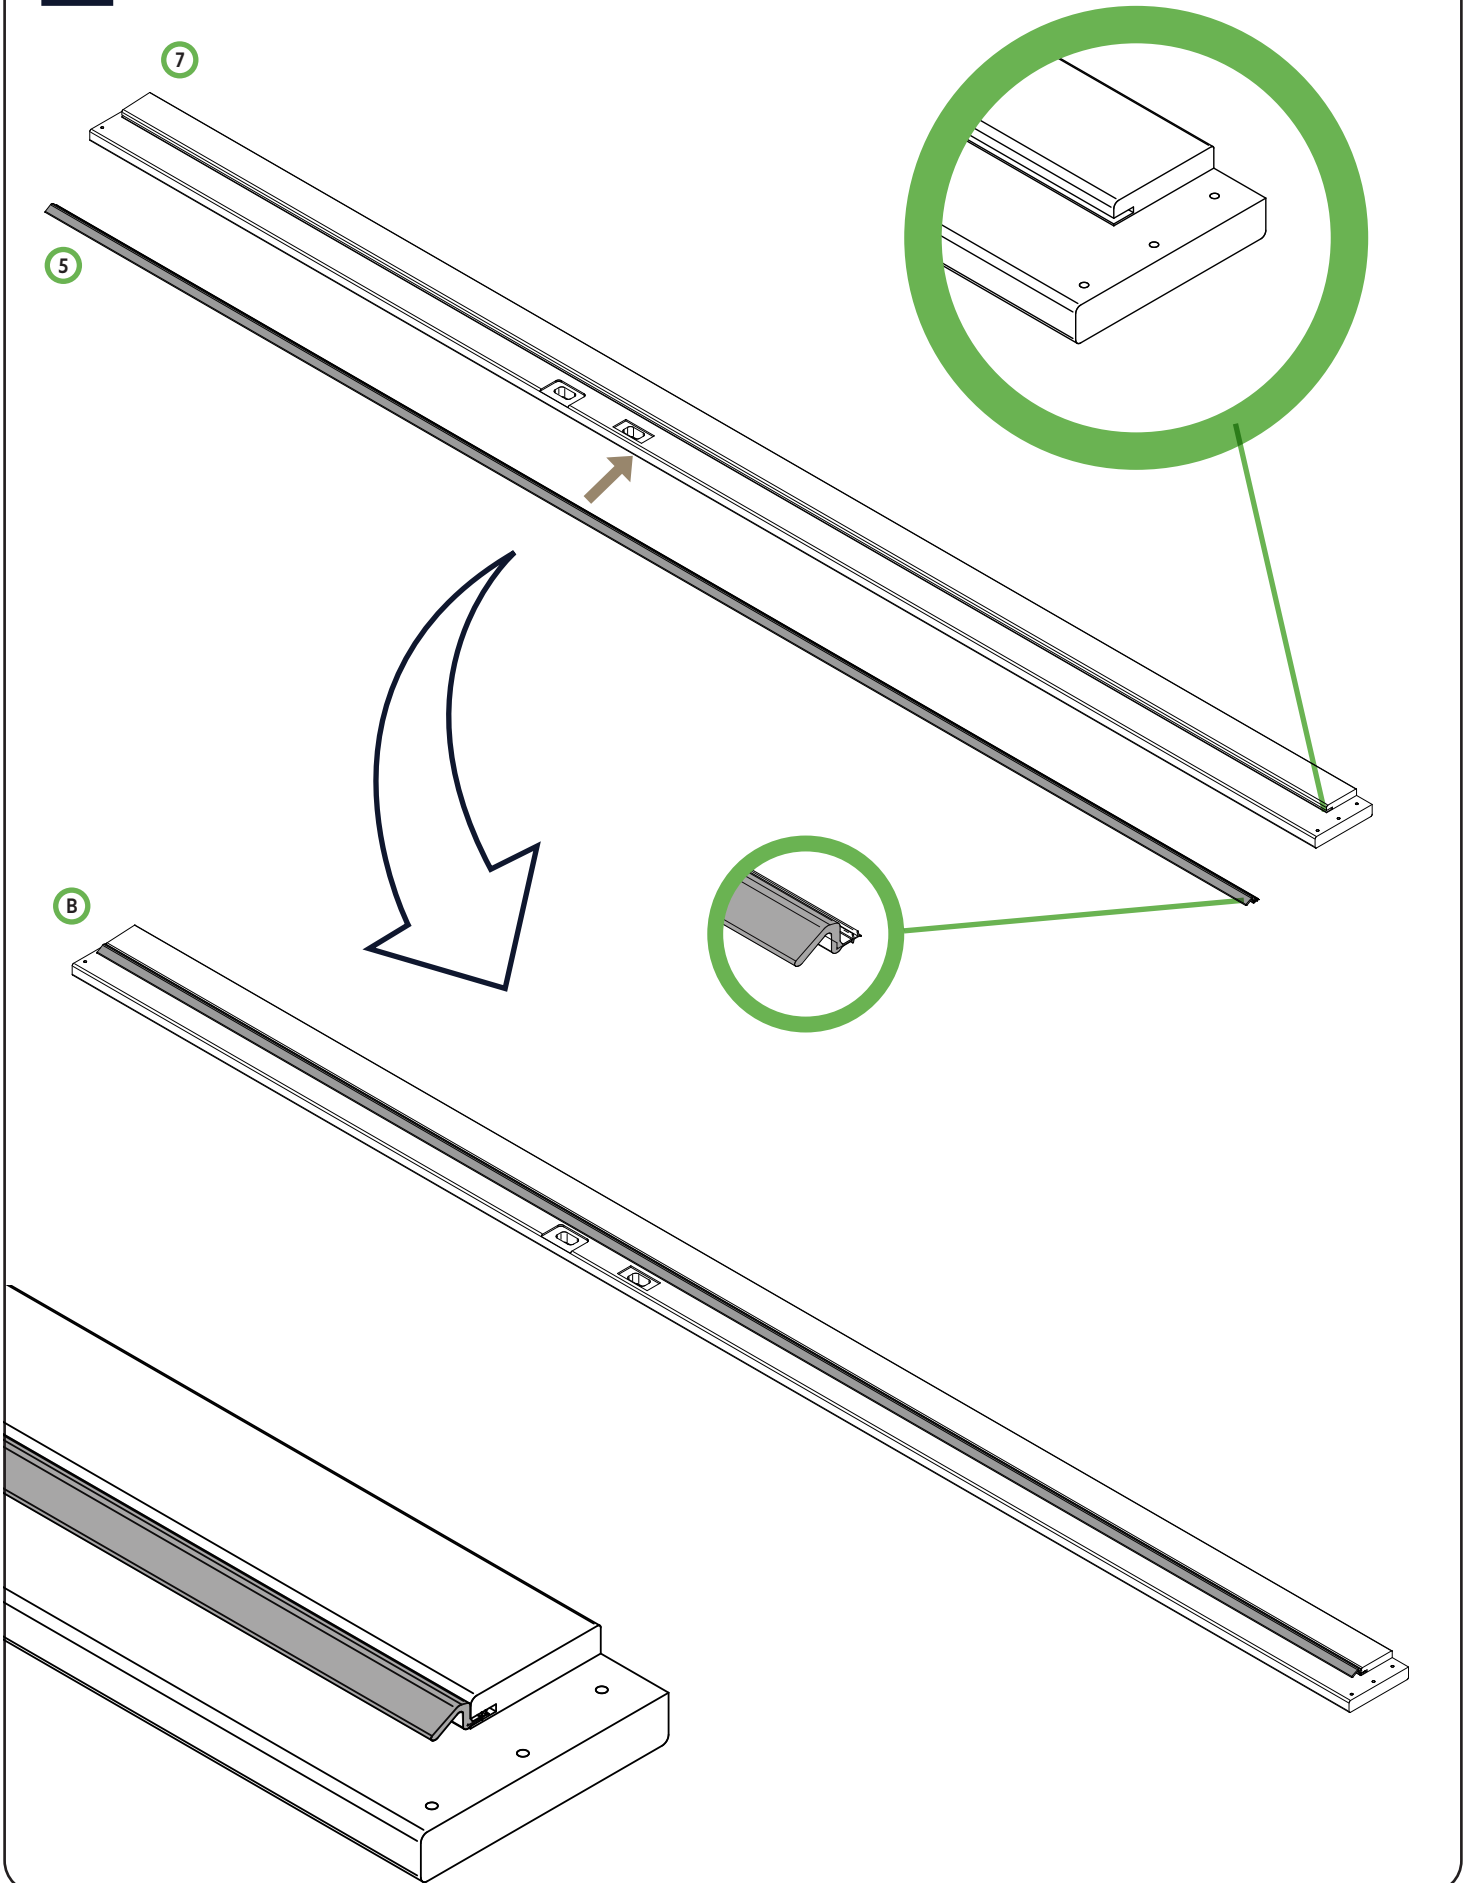

door⁺
more

SINGLE DOOR WITH FRAME ASSEMBLY

Single Door Frame Assembly Instructions - 96"H, 4-9/16" Jamb, Right Hand Inswing

IMPROPER INSTALLATION OR USE OF THIS PRODUCT MAY RESULT IN INJURY OR DAMAGE.

TO ENSURE SAFE INSTALLATION AND USE, FOLLOW THESE PRECAUTIONS:

PROTECTIVE EQUIPMENT (PPE)

EQUIPMENT NEEDED

STEP-BY-STEP ASSEMBLY INSTRUCTIONS

1

5 PRE HUNG SINGLE DOOR WITH FRAME ASSEMBLY

2

3

7 PRE HUNG SINGLE DOOR WITH FRAME ASSEMBLY