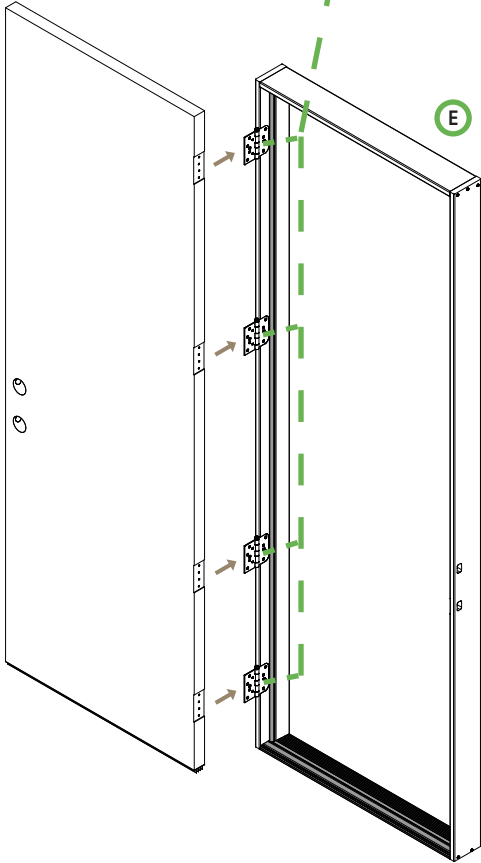

door⁺
more

SINGLE DOOR WITH FRAME ASSEMBLY

Single Door Frame Assembly Instructions - 96"H, 4-9/16" Jamb, Right Hand Inswing

IMPROPER INSTALLATION OR USE OF THIS PRODUCT MAY RESULT IN INJURY OR DAMAGE.

TO ENSURE SAFE INSTALLATION AND USE, FOLLOW THESE PRECAUTIONS:

4

5

6

7

11 PRE HUNG SINGLE DOOR WITH FRAME ASSEMBLY

do⁺or
more

8

D