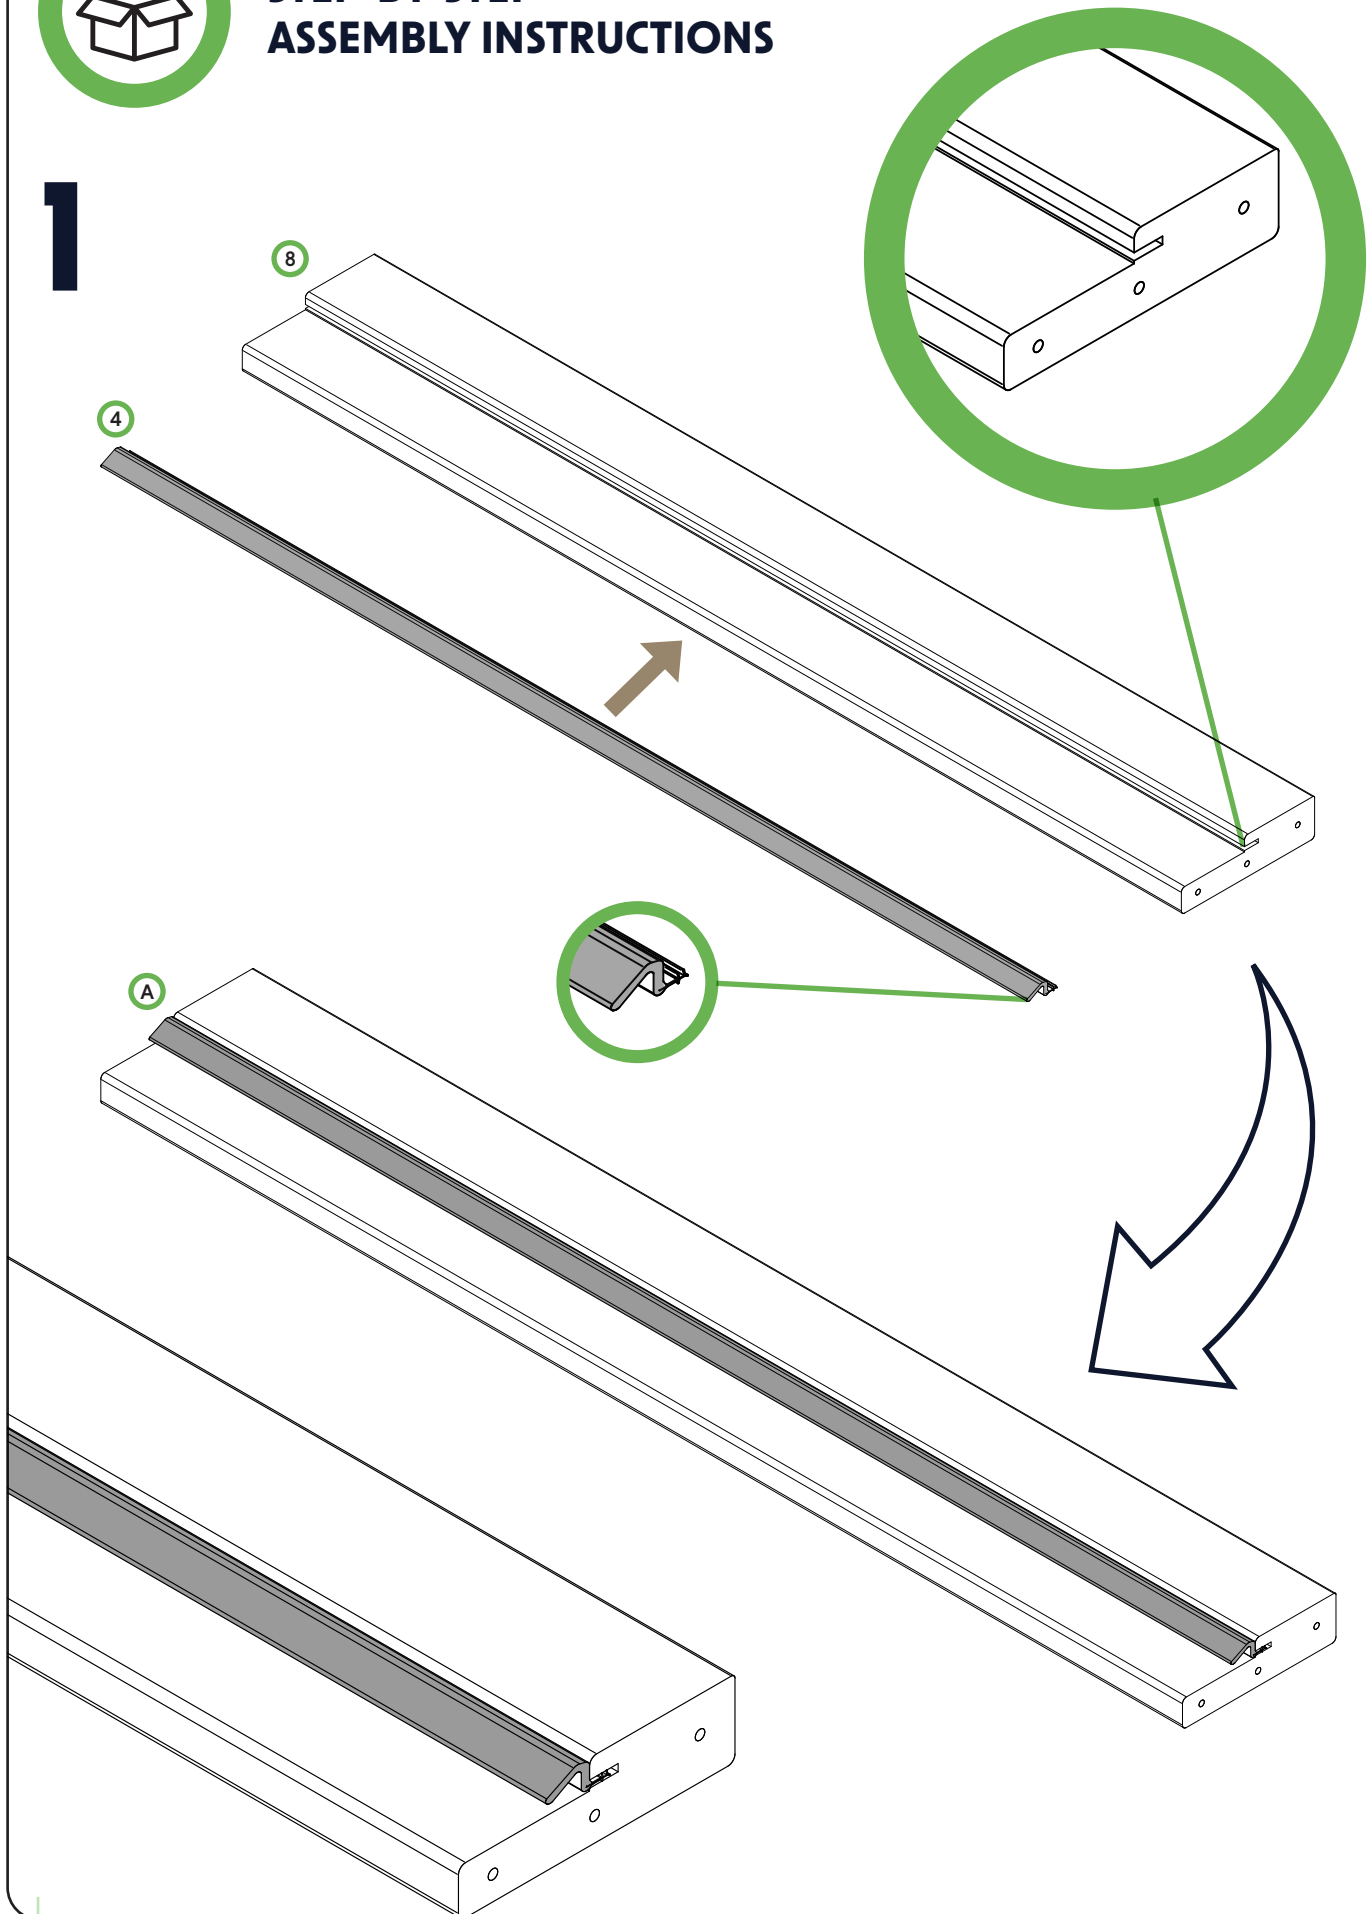

door⁺
more

SINGLE DOOR WITH FRAME ASSEMBLY

Single Door Frame Assembly Instructions - 96"H, 4-9/16" Jamb, Right Hand Inswing

IMPROPER INSTALLATION OR USE OF THIS PRODUCT MAY RESULT IN INJURY OR DAMAGE.

TO ENSURE SAFE INSTALLATION AND USE, FOLLOW THESE PRECAUTIONS:

8 Header (x1)

9 Hinge (x4)

10 Frame Screw (x10)
(#6 x 2-1/4)

11 Hinge Screw (x24)
(#8 x 3/4)

Note: If any parts are missing or damaged, please file a claim at <https://www.doornmore.com/help/claim.html>. Be sure to have your order number and product details ready for faster assistance.

PROTECTIVE EQUIPMENT (PPE)

EQUIPMENT NEEDED

STEP-BY-STEP ASSEMBLY INSTRUCTIONS

1

5 PRE HUNG SINGLE DOOR WITH FRAME ASSEMBLY

2

3

7 PRE HUNG SINGLE DOOR WITH FRAME ASSEMBLY