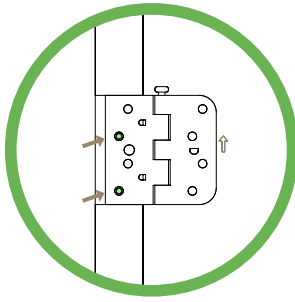

12 PRE HUNG SINGLE DOOR WITH FRAME ASSEMBLY