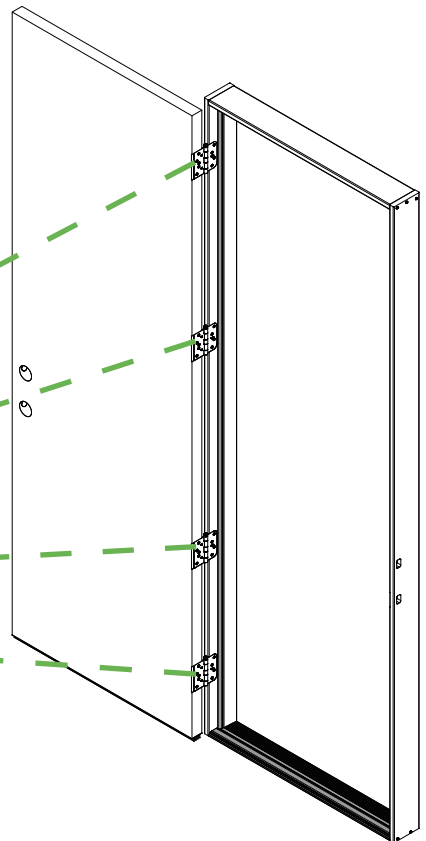

12 PRE HUNG SINGLE DOOR WITH FRAME ASSEMBLY