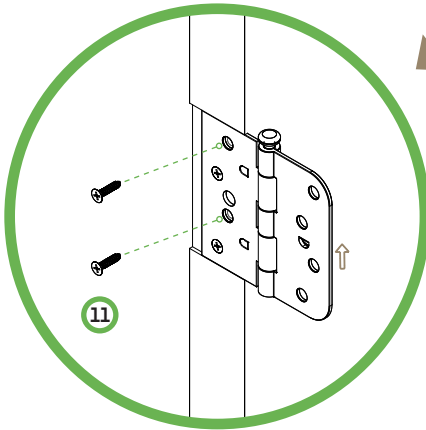

12 PRE HUNG SINGLE DOOR WITH FRAME ASSEMBLY