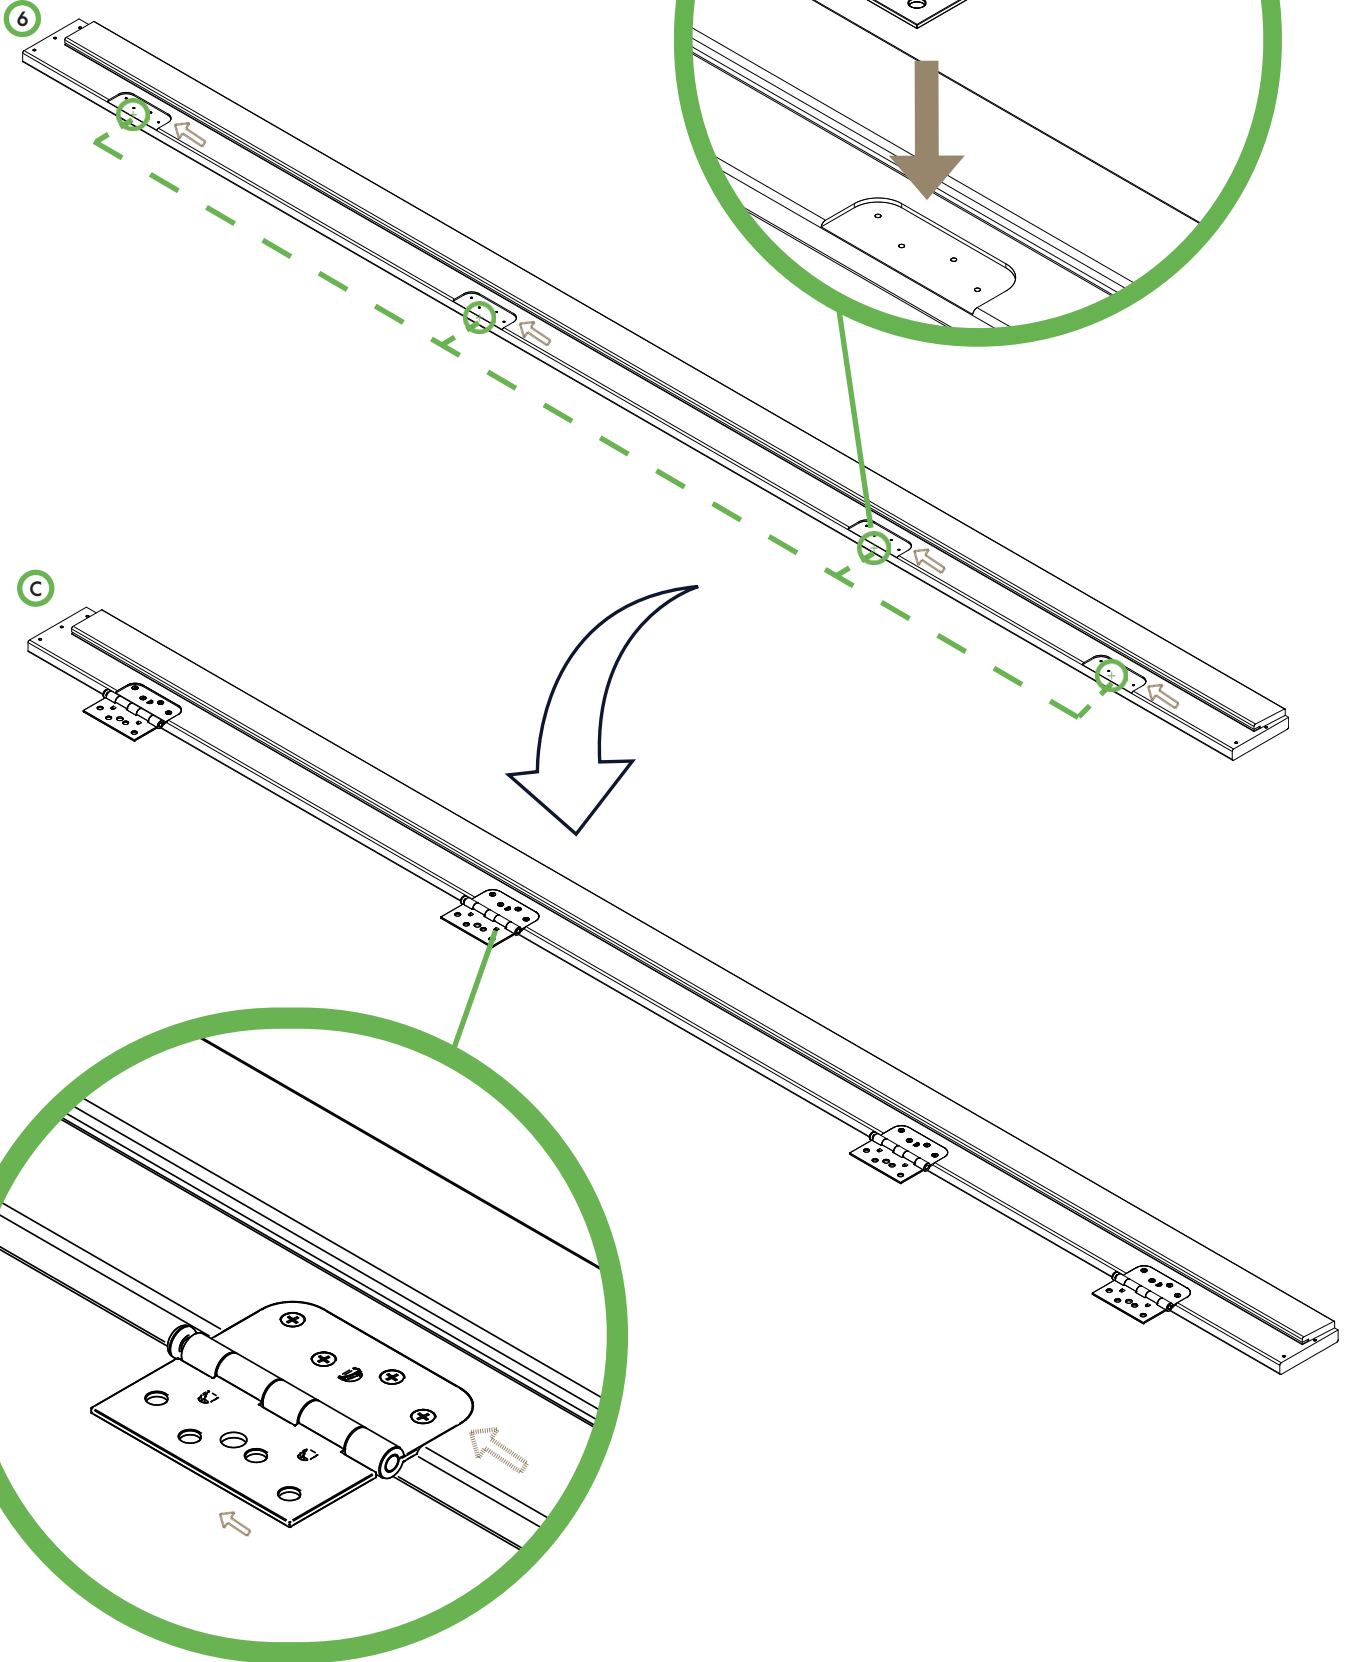

door⁺
more

SINGLE DOOR WITH FRAME ASSEMBLY

Single Door Frame Assembly Instructions - 96"H, 4-9/16" Jamb, Right Hand Inswing

IMPROPER INSTALLATION OR USE OF THIS PRODUCT MAY RESULT IN INJURY OR DAMAGE.

TO ENSURE SAFE INSTALLATION AND USE, FOLLOW THESE PRECAUTIONS:

YOUR TITLE HERE DOOR KIT INCLUDES THE FOLLOWING COMPONENTS

1 Door (x1)

2 Threshold (x1)

3 Door Sweep (x1)

4 Header Weatherstrip (x1)

5 Leg Weatherstrip (x2)

6 Left Hand Leg (x1)

7 Right Hand Leg (x1)

8 Header (x1)

9 Hinge (x4)

10 Frame Screw (x10)
(#6 x 2-1/4)

11 Hinge Screw (x24)
(#8 x 3/4)

Note: If any parts are missing or damaged, please file a claim at <https://www.doornmore.com/help/claim.html>. Be sure to have your order number and product details ready for faster assistance.

PROTECTIVE EQUIPMENT (PPE)

EQUIPMENT NEEDED

STEP-BY-STEP ASSEMBLY INSTRUCTIONS

1

5 PRE HUNG SINGLE DOOR WITH FRAME ASSEMBLY

2

3

7 PRE HUNG SINGLE DOOR WITH FRAME ASSEMBLY