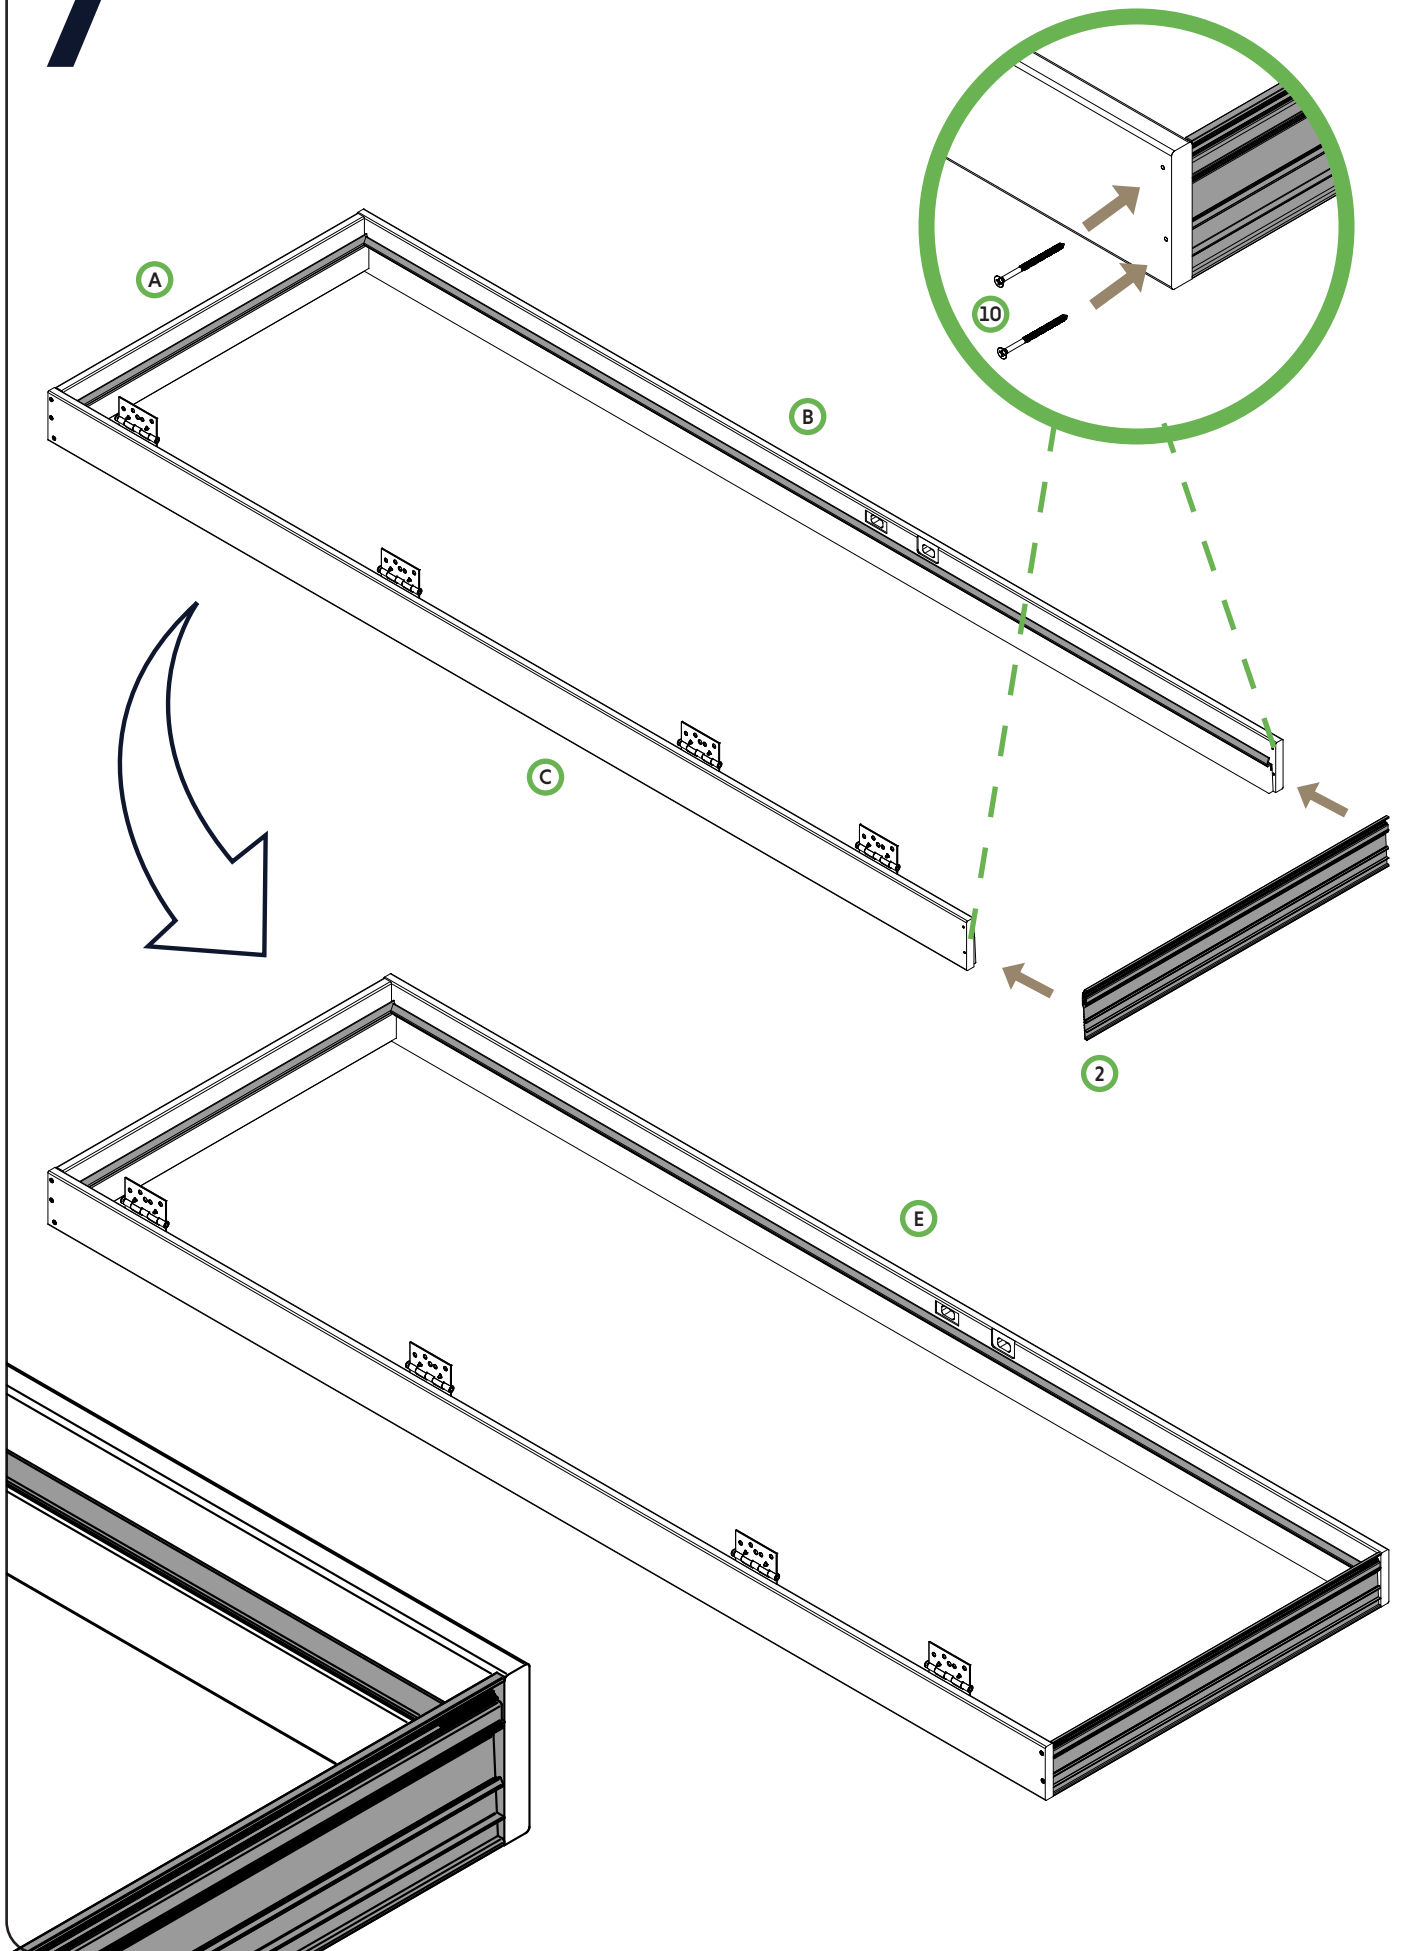

door⁺
more

SINGLE DOOR WITH FRAME ASSEMBLY

Single Door Frame Assembly Instructions - 96"H, 4-9/16" Jamb, Right Hand Inswing

IMPROPER INSTALLATION OR USE OF THIS PRODUCT MAY RESULT IN INJURY OR DAMAGE.

TO ENSURE SAFE INSTALLATION AND USE, FOLLOW THESE PRECAUTIONS:

4

5

6

7

11 PRE HUNG SINGLE DOOR WITH FRAME ASSEMBLY

do⁺or
more

8

D

E

12 PRE HUNG SINGLE DOOR WITH FRAME ASSEMBLY