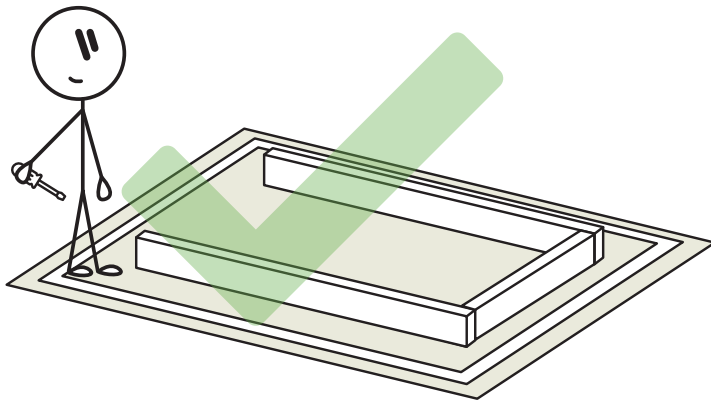

door⁺
more

SINGLE DOOR WITH FRAME ASSEMBLY

Single Door Frame Assembly Instructions - 96"H, 4-9/16" Jamb, Right Hand Inswing

IMPROPER INSTALLATION OR USE OF THIS PRODUCT MAY RESULT IN INJURY OR DAMAGE.

TO ENSURE SAFE INSTALLATION AND USE, FOLLOW THESE PRECAUTIONS:

- ALWAYS follow the provided installation instructions carefully.
- NEVER install the door frame on an unstable or uneven surface.
- NEVER allow children to hang, swing, or climb on the door or frame.
- ENSURE all screws and fittings are securely tightened before use.
- DO NOT force the door into place if alignment issues occur adjust the frame accordingly.
- DO NOT modify or remove any structural components, as this may compromise stability and safety.
- USE appropriate tools and safety gear during installation.

YOUR TITLE HERE DOOR KIT INCLUDES THE FOLLOWING COMPONENTS

1 Door (x1)

2 Threshold (x1)

3 Door Sweep (x1)

4 Header Weatherstrip (x1)

5 Leg Weatherstrip (x2)

6 Left Hand Leg (x1)

7 Right Hand Leg (x1)