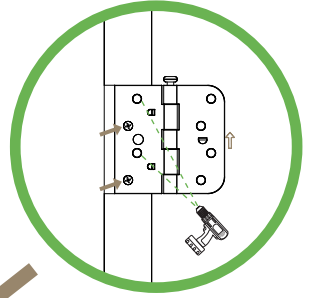

12 PRE HUNG SINGLE DOOR WITH FRAME ASSEMBLY