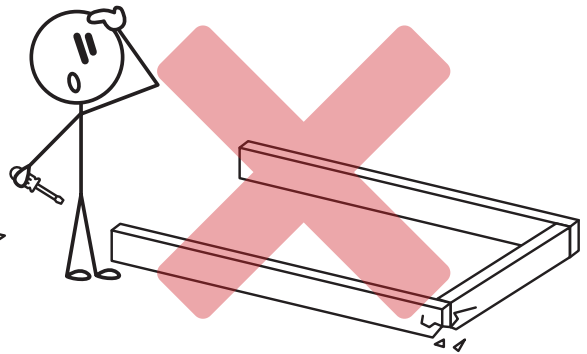

door⁺
more

SINGLE DOOR WITH FRAME ASSEMBLY

Single Door Frame Assembly Instructions - 96"H, 4-9/16" Jamb, Right Hand Inswing

IMPROPER INSTALLATION OR USE OF THIS PRODUCT MAY RESULT IN INJURY OR DAMAGE.

TO ENSURE SAFE INSTALLATION AND USE, FOLLOW THESE PRECAUTIONS:

- ALWAYS follow the provided installation instructions carefully.
- NEVER install the door frame on an unstable or uneven surface.
- NEVER allow children to hang, swing, or climb on the door or frame.
- ENSURE all screws and fittings are securely tightened before use.
- DO NOT force the door into place if alignment issues occur adjust the frame accordingly.
- DO NOT modify or remove any structural components, as this may compromise stability and safety.
- USE appropriate tools and safety gear during installation.

YOUR TITLE HERE DOOR KIT INCLUDES THE FOLLOWING COMPONENTS

1 Door (x1)

2 Threshold (x1)

3 Door Sweep (x1)

4 Header Weatherstrip (x1)

5 Leg Weatherstrip (x2)

6 Left Hand Leg (x1)

7 Right Hand Leg (x1)