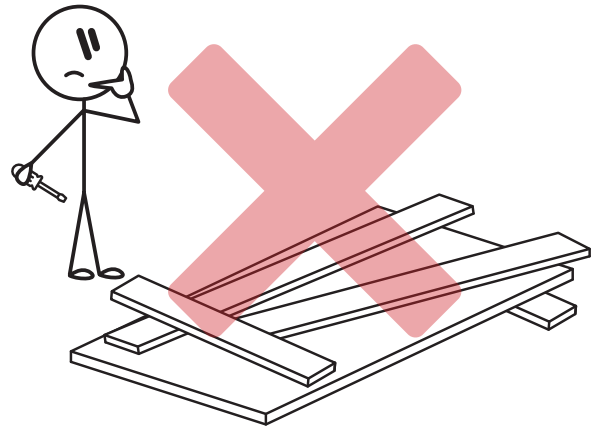

door⁺
more

SINGLE DOOR WITH FRAME ASSEMBLY

Single Door Frame Assembly Instructions - 96"H, 4-9/16" Jamb, Right Hand Inswing

IMPROPER INSTALLATION OR USE OF THIS PRODUCT MAY RESULT IN INJURY OR DAMAGE.

TO ENSURE SAFE INSTALLATION AND USE, FOLLOW THESE PRECAUTIONS:

- ALWAYS follow the provided installation instructions carefully.
- NEVER install the door frame on an unstable or uneven surface.
- NEVER allow children to hang, swing, or climb on the door or frame.
- ENSURE all screws and fittings are securely tightened before use.
- DO NOT force the door into place if alignment issues occur adjust the frame accordingly.
- DO NOT modify or remove any structural components, as this may compromise stability and safety.
- USE appropriate tools and safety gear during installation.

YOUR TITLE HERE DOOR KIT INCLUDES THE FOLLOWING COMPONENTS

1 Door (x1)

2 Threshold (x1)

3 Door Sweep (x1)

4 Header Weatherstrip (x1)

5 Leg Weatherstrip (x2)

6 Left Hand Leg (x1)

7 Right Hand Leg (x1)