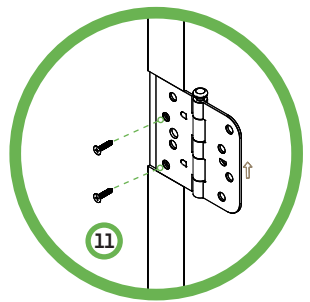

12 PRE HUNG SINGLE DOOR WITH FRAME ASSEMBLY