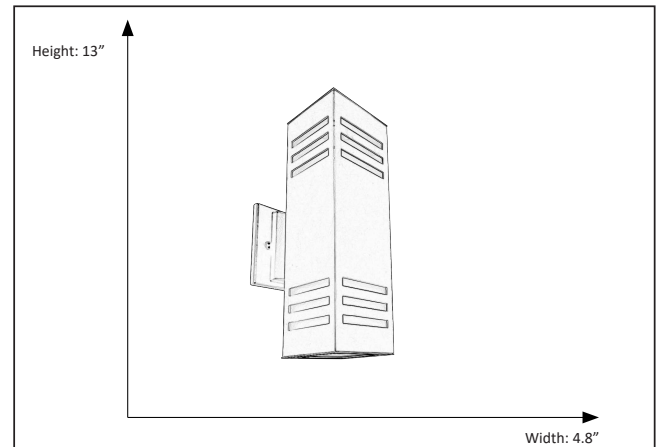

7-70499

Aiken 13" Up/Down Slotted Patio Light

Description

13" Up/Down Slotted Patio Light with heavy duty construction and wall bracket.

It features a matte black finish which gives a warm feel to your home. Whether it is modern or contemporary, this light can easily match many home exteriors in architectural feel.

Features

Item Number	7-70499
Finish	Matte Black
Dimensions	4.8"W x 13"H x 6.5"E
Lamp Info	2 x E26 (M)
Glass	Frosted
Bulb Base	Medium
ETL Listed	Wet Location
Material	Aluminum
Location	Outdoor

Electrical