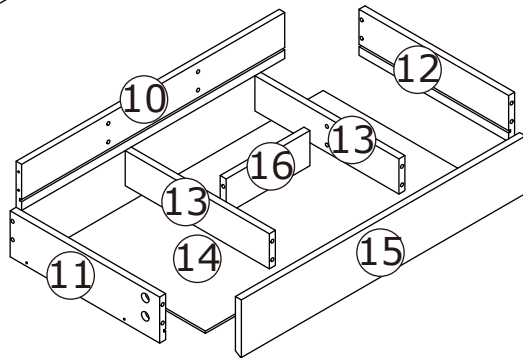

Installation instruction

x2

Parts and Operation Elements

			
① 1pcs	② 1pcs	③ 1pcs	④ 1pcs
			
⑤ 1pcs	⑥ 1pcs	⑦ 1pcs	⑧ 1pcs
			
⑨ 3pcs	⑩ 1pcs	⑪ 1pcs	⑫ 1pcs
			
⑬ 2pcs	⑭ 3pcs	⑮ 1pcs	⑯ 1pcs
			
⑰ 2pcs	⑱ 2pcs	⑲ 2pcs	⑳ 2pcs

Hardware

									
Cam bolt		Cam Lock		6x30mm Wood dowel		4x35mm screw		3x12mm screw	
A	36pcs	B	36pcs	C	12pcs	D	14pcs	E	27pcs
									
Washer		3.5x12mm screw		Cable lock		Key		Bracket	
F	2pcs	G	2pcs	H	1pcs	J	3pcs	K	8pcs
									
3x14mm screw		300mm		300mm		300mm		300mm	
L	10pcs	DR	3pcs	DL	3pcs	CR	3pcs	CL	3pcs
									
Washer		Bracket		U-bolt					
N	2pcs	O	4pcs	P	2pcs				

4

5

B  x12

6

D  x4

7

8

9