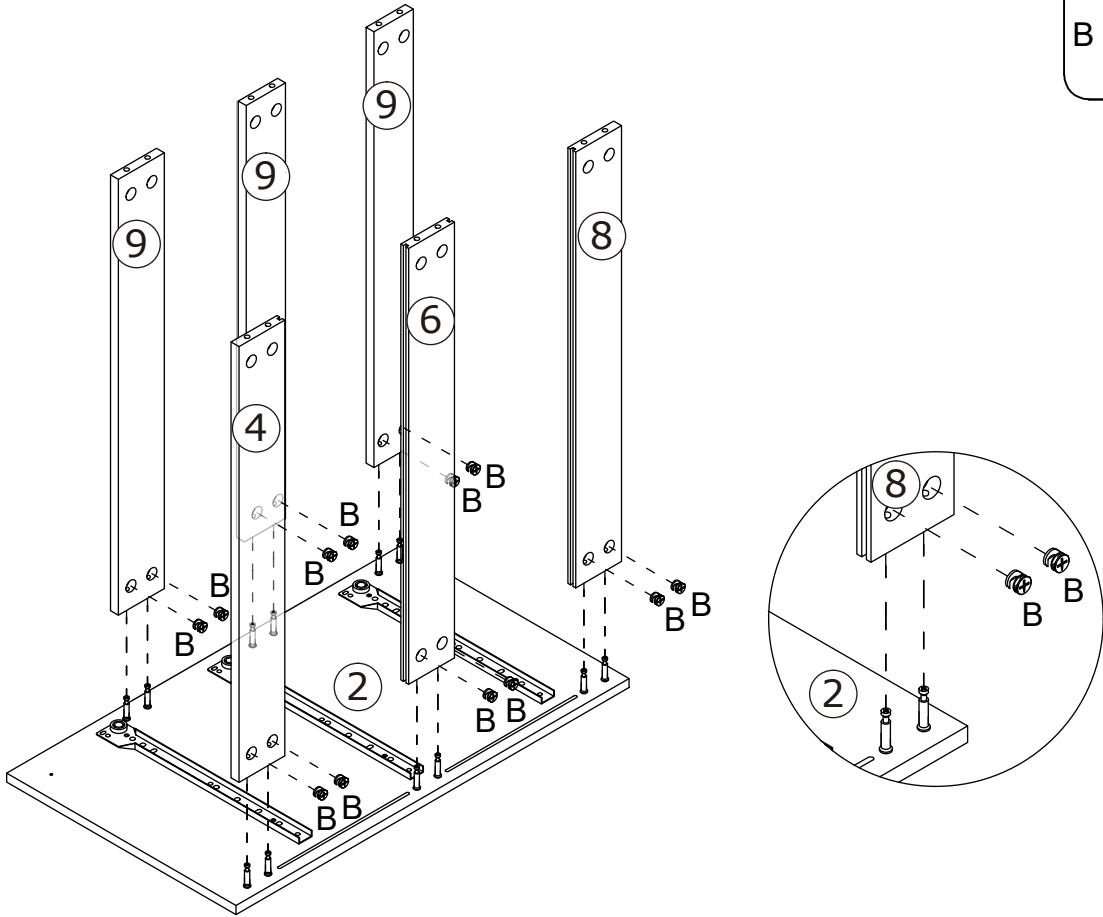

Hardware

									
Cam bolt		Cam Lock		6x30mm Wood dowel		4x35mm screw		3x12mm screw	
A	36pcs	B	36pcs	C	12pcs	D	14pcs	E	27pcs
									
Washer		3.5x12mm screw		Cable lock		Key		Bracket	
F	2pcs	G	2pcs	H	1pcs	J	3pcs	K	8pcs
									
3x14mm screw		300mm		300mm		300mm		300mm	
L	10pcs	DR	3pcs	DL	3pcs	CR	3pcs	CL	3pcs
									
Washer		Bracket		U-bolt					
N	2pcs	O	4pcs	P	2pcs				

SPARE BAG

THE SPARE BAG INCLUDED EXTRA HARDWARE FOR DAMAGED OR MISSING SMALL HARDWARE WHILE YOU ARE ASSEMBLING

1

- A  x12
- E  x6
- CL  x3

2

- A  x12
- E  x6
- CR  x3

3

B  x12

4

5

B  x12

6

D  x4

7

8

9