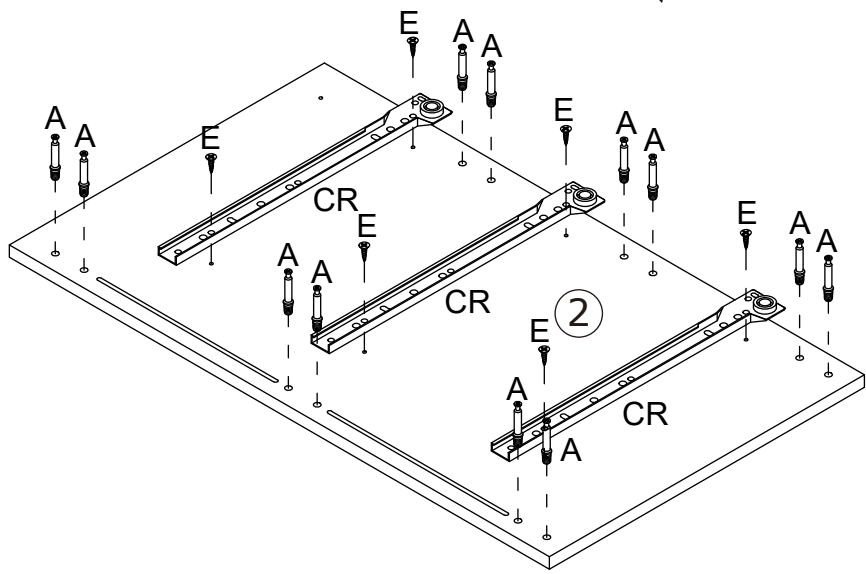

Installation instruction

x2

Parts and Operation Elements

			
① 1pcs	② 1pcs	③ 1pcs	④ 1pcs
			
⑤ 1pcs	⑥ 1pcs	⑦ 1pcs	⑧ 1pcs
			
⑨ 3pcs	⑩ 1pcs	⑪ 1pcs	⑫ 1pcs
			
⑬ 2pcs	⑭ 3pcs	⑮ 1pcs	⑯ 1pcs
			
⑰ 2pcs	⑱ 2pcs	⑲ 2pcs	⑳ 2pcs

Hardware

									
Cam bolt		Cam Lock		6x30mm Wood dowel		4x35mm screw		3x12mm screw	
A	36pcs	B	36pcs	C	12pcs	D	14pcs	E	27pcs
									
Washer		3.5x12mm screw		Cable lock		Key		Bracket	
F	2pcs	G	2pcs	H	1pcs	J	3pcs	K	8pcs
									
3x14mm screw		300mm		300mm		300mm		300mm	
L	10pcs	DR	3pcs	DL	3pcs	CR	3pcs	CL	3pcs
									
Washer		Bracket		U-bolt					
N	2pcs	O	4pcs	P	2pcs				

SPARE BAG

THE SPARE BAG INCLUDED EXTRA HARDWARE FOR DAMAGED OR MISSING SMALL HARDWARE WHILE YOU ARE ASSEMBLING

1

- A  x12
- E  x6
- CL  x3

2

- A  x12
- E  x6
- CR  x3

3

B  x12

4

5

B  x12

6

D  x4

7

8

9