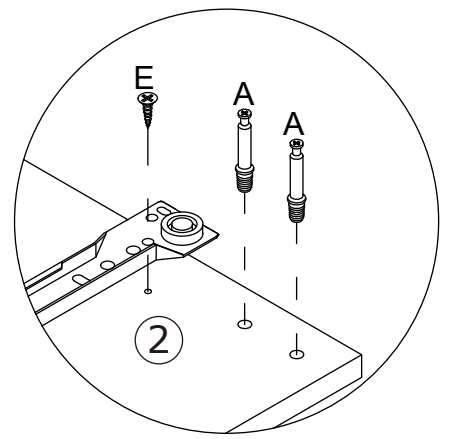

Installation instruction

x2

Parts and Operation Elements

			
① 1pcs	② 1pcs	③ 1pcs	④ 1pcs
			
⑤ 1pcs	⑥ 1pcs	⑦ 1pcs	⑧ 1pcs
			
⑨ 3pcs	⑩ 1pcs	⑪ 1pcs	⑫ 1pcs
			
⑬ 2pcs	⑭ 3pcs	⑮ 1pcs	⑯ 1pcs
			
⑰ 2pcs	⑱ 2pcs	⑲ 2pcs	⑳ 2pcs

Hardware

									
Cam bolt		Cam Lock		6x30mm Wood dowel		4x35mm screw		3x12mm screw	
A	36pcs	B	36pcs	C	12pcs	D	14pcs	E	27pcs
									
Washer		3.5x12mm screw		Cable lock		Key		Bracket	
F	2pcs	G	2pcs	H	1pcs	J	3pcs	K	8pcs
									
3x14mm screw		300mm		300mm		300mm		300mm	
L	10pcs	DR	3pcs	DL	3pcs	CR	3pcs	CL	3pcs
									
Washer		Bracket		U-bolt					
N	2pcs	O	4pcs	P	2pcs				

SPARE BAG

THE SPARE BAG INCLUDED EXTRA HARDWARE FOR DAMAGED OR MISSING SMALL HARDWARE WHILE YOU ARE ASSEMBLING

1

- A  x12
- E  x6
- CL  x3

2

- A  x12
- E  x6
- CR  x3

3

B  x12