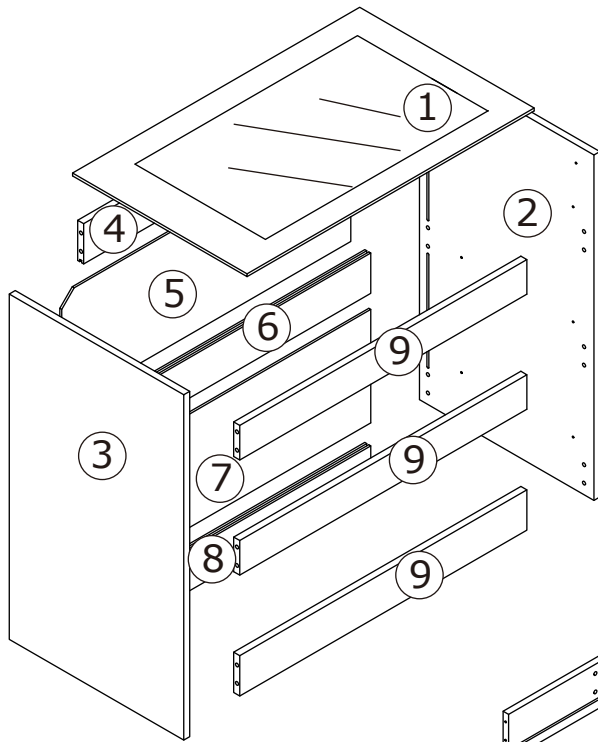

Installation instruction

x2

Parts and Operation Elements

			
① 1pcs	② 1pcs	③ 1pcs	④ 1pcs
			
⑤ 1pcs	⑥ 1pcs	⑦ 1pcs	⑧ 1pcs
			
⑨ 3pcs	⑩ 1pcs	⑪ 1pcs	⑫ 1pcs
			
⑬ 2pcs	⑭ 3pcs	⑮ 1pcs	⑯ 1pcs
			
⑰ 2pcs	⑱ 2pcs	⑲ 2pcs	⑳ 2pcs

Hardware

									
Cam bolt		Cam Lock		6x30mm Wood dowel		4x35mm screw		3x12mm screw	
A	36pcs	B	36pcs	C	12pcs	D	14pcs	E	27pcs
									
Washer		3.5x12mm screw		Cable lock		Key		Bracket	
F	2pcs	G	2pcs	H	1pcs	J	3pcs	K	8pcs
									
3x14mm screw		300mm		300mm		300mm		300mm	
L	10pcs	DR	3pcs	DL	3pcs	CR	3pcs	CL	3pcs
									
Washer		Bracket		U-bolt					
N	2pcs	O	4pcs	P	2pcs				

SPARE BAG

THE SPARE BAG INCLUDED EXTRA HARDWARE FOR DAMAGED OR MISSING SMALL HARDWARE WHILE YOU ARE ASSEMBLING

1

- A  x12
- E  x6
- CL  x3

2

- A  x12
- E  x6
- CR  x3

3

B  x12