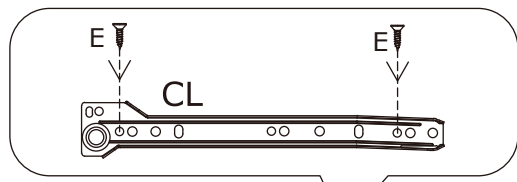

Installation instruction

x2

Parts and Operation Elements

			
① 1pcs	② 1pcs	③ 1pcs	④ 1pcs
			
⑤ 1pcs	⑥ 1pcs	⑦ 1pcs	⑧ 1pcs
			
⑨ 3pcs	⑩ 1pcs	⑪ 1pcs	⑫ 1pcs
			
⑬ 2pcs	⑭ 3pcs	⑮ 1pcs	⑯ 1pcs
			
⑰ 2pcs	⑱ 2pcs	⑲ 2pcs	⑳ 2pcs

Hardware

									
Cam bolt		Cam Lock		6x30mm Wood dowel		4x35mm screw		3x12mm screw	
A	36pcs	B	36pcs	C	12pcs	D	14pcs	E	27pcs
									
Washer		3.5x12mm screw		Cable lock		Key		Bracket	
F	2pcs	G	2pcs	H	1pcs	J	3pcs	K	8pcs
									
3x14mm screw		300mm		300mm		300mm		300mm	
L	10pcs	DR	3pcs	DL	3pcs	CR	3pcs	CL	3pcs
									
Washer		Bracket		U-bolt					
N	2pcs	O	4pcs	P	2pcs				

SPARE BAG

THE SPARE BAG INCLUDED EXTRA HARDWARE FOR DAMAGED OR MISSING SMALL HARDWARE WHILE YOU ARE ASSEMBLING

1

- A  x12
- E  x6
- CL  x3

2

- A  x12
- E  x6
- CR  x3

3

B  x12