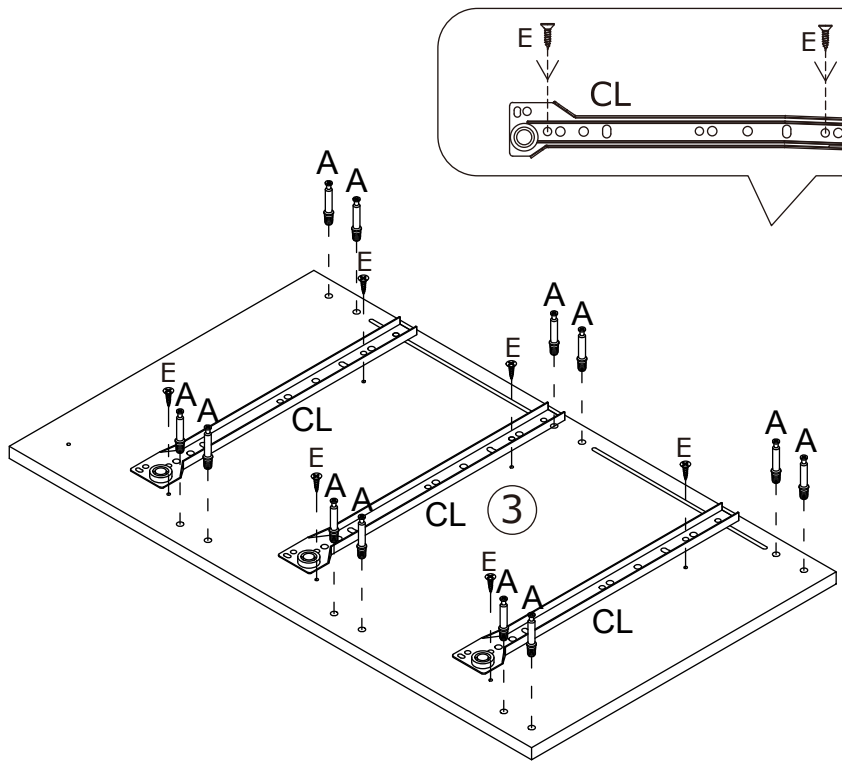

Installation instruction

x2

Parts and Operation Elements

			
① 1pcs	② 1pcs	③ 1pcs	④ 1pcs
			
⑤ 1pcs	⑥ 1pcs	⑦ 1pcs	⑧ 1pcs
			
⑨ 3pcs	⑩ 1pcs	⑪ 1pcs	⑫ 1pcs
			
⑬ 2pcs	⑭ 3pcs	⑮ 1pcs	⑯ 1pcs
			
⑰ 2pcs	⑱ 2pcs	⑲ 2pcs	⑳ 2pcs

Hardware

									
Cam bolt		Cam Lock		6x30mm Wood dowel		4x35mm screw		3x12mm screw	
A	36pcs	B	36pcs	C	12pcs	D	14pcs	E	27pcs
									
Washer		3.5x12mm screw		Cable lock		Key		Bracket	
F	2pcs	G	2pcs	H	1pcs	J	3pcs	K	8pcs
									
3x14mm screw		300mm		300mm		300mm		300mm	
L	10pcs	DR	3pcs	DL	3pcs	CR	3pcs	CL	3pcs
									
Washer		Bracket		U-bolt					
N	2pcs	O	4pcs	P	2pcs				

SPARE BAG

THE SPARE BAG INCLUDED EXTRA HARDWARE FOR DAMAGED OR MISSING SMALL HARDWARE WHILE YOU ARE ASSEMBLING

1

- A  x12
- E  x6
- CL  x3

2

- A  x12
- E  x6
- CR  x3

3

B  x12