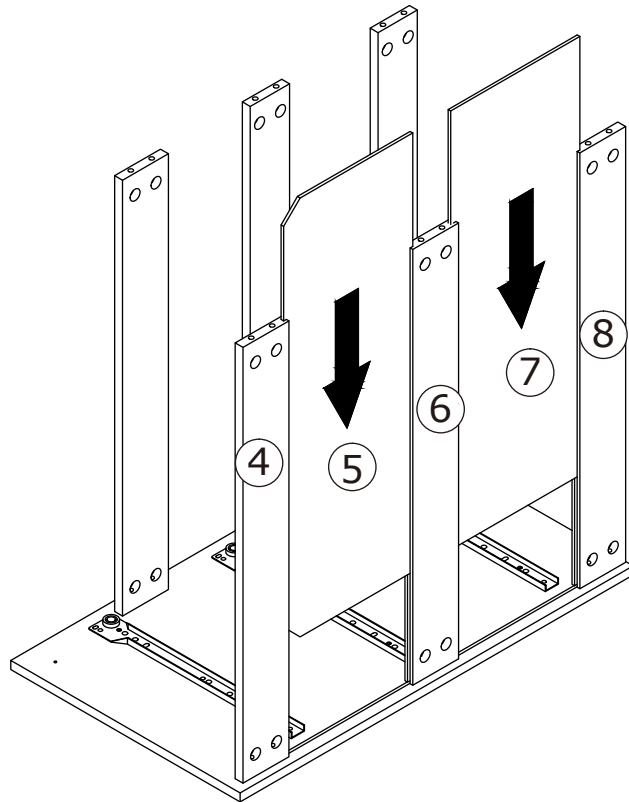

Hardware

									
Cam bolt		Cam Lock		6x30mm Wood dowel		4x35mm screw		3x12mm screw	
A	36pcs	B	36pcs	C	12pcs	D	14pcs	E	27pcs
									
Washer		3.5x12mm screw		Cable lock		Key		Bracket	
F	2pcs	G	2pcs	H	1pcs	J	3pcs	K	8pcs
									
3x14mm screw		300mm		300mm		300mm		300mm	
L	10pcs	DR	3pcs	DL	3pcs	CR	3pcs	CL	3pcs
									
Washer		Bracket		U-bolt					
N	2pcs	O	4pcs	P	2pcs				

SPARE BAG

THE SPARE BAG INCLUDED EXTRA HARDWARE FOR DAMAGED OR MISSING SMALL HARDWARE WHILE YOU ARE ASSEMBLING

1

- A  x12
- E  x6
- CL  x3

2

- A  x12
- E  x6
- CR  x3

3

B  x12

4

5

B  x12

6

D  x4

7

8

9