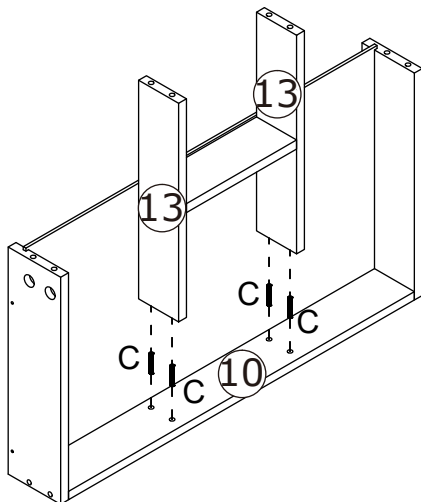

Hardware

									
Cam bolt		Cam Lock		6x30mm Wood dowel		4x35mm screw		3x12mm screw	
A	36pcs	B	36pcs	C	12pcs	D	14pcs	E	27pcs
									
Washer		3.5x12mm screw		Cable lock		Key		Bracket	
F	2pcs	G	2pcs	H	1pcs	J	3pcs	K	8pcs
									
3x14mm screw		300mm		300mm		300mm		300mm	
L	10pcs	DR	3pcs	DL	3pcs	CR	3pcs	CL	3pcs
									
Washer		Bracket		U-bolt					
N	2pcs	O	4pcs	P	2pcs				

SPARE BAG

THE SPARE BAG INCLUDED EXTRA HARDWARE FOR DAMAGED OR MISSING SMALL HARDWARE WHILE YOU ARE ASSEMBLING

1

- A  x12
- E  x6
- CL  x3

2

- A  x12
- E  x6
- CR  x3

3

B  x12

4

5

B  x12

6

D  x4

7

8

9