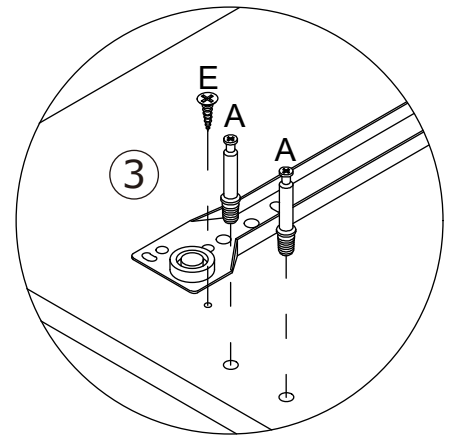

Installation instruction

x2

Parts and Operation Elements

			
① 1pcs	② 1pcs	③ 1pcs	④ 1pcs
			
⑤ 1pcs	⑥ 1pcs	⑦ 1pcs	⑧ 1pcs
			
⑨ 3pcs	⑩ 1pcs	⑪ 1pcs	⑫ 1pcs
			
⑬ 2pcs	⑭ 3pcs	⑮ 1pcs	⑯ 1pcs
			
⑰ 2pcs	⑱ 2pcs	⑲ 2pcs	⑳ 2pcs

Hardware

									
Cam bolt		Cam Lock		6x30mm Wood dowel		4x35mm screw		3x12mm screw	
A	36pcs	B	36pcs	C	12pcs	D	14pcs	E	27pcs
									
Washer		3.5x12mm screw		Cable lock		Key		Bracket	
F	2pcs	G	2pcs	H	1pcs	J	3pcs	K	8pcs
									
3x14mm screw		300mm		300mm		300mm		300mm	
L	10pcs	DR	3pcs	DL	3pcs	CR	3pcs	CL	3pcs
									
Washer		Bracket		U-bolt					
N	2pcs	O	4pcs	P	2pcs				

SPARE BAG

THE SPARE BAG INCLUDED EXTRA HARDWARE FOR DAMAGED OR MISSING SMALL HARDWARE WHILE YOU ARE ASSEMBLING

1

- A  x12
- E  x6
- CL  x3

2

- A  x12
- E  x6
- CR  x3

3

B  x12