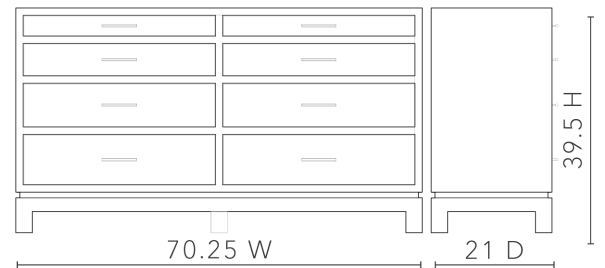

Florence Extra Large 8-Drawer, Sand White

---

**FNC-250-469-894**

- 70.25W x 21D x 39.5H
- Clear Lacquered Bleached Grasscloth
- Satin Bronze Finished Cast Metal
- Finished Back, Soft Close Undermount Glides