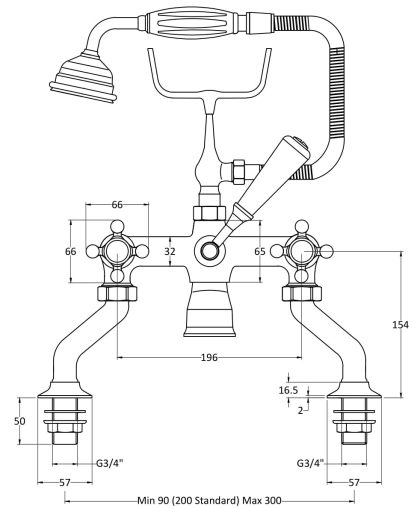

CUSTOMER DATA SHEET - BRASSWARE

SALES CODE: BC404DX

DESCRIPTION: Topaz Blk Deck Bsm W/ Shower Kit

PRODUCT DIMENSIONS

Height (mm)	Width (mm)	Depth (mm)	Length (mm)	Nett Wgt Kg
320	350	155		4.28

PACKAGING DIMENSIONS

Height (mm)	Width (mm)	Depth (mm)	Gross Wgt Kg
150	232	330	4.92

PACKAGING DATA

Box Colour	White Cardboard Box		
Box Qty	1	Label Colour	White Label
Label Size	100 x 50	Label Qty	1

OUTER BOX DIMENSIONS (If Applicable)

Height (mm)	Width (mm)	Depth (mm)	Length (mm)	Gross Wgt Kg
320	345	520		
Barcode	5055275871430			

PRODUCT DETAILS

Country of Origin	United Kingdom		
Fitting Instruction	Yes		
Product Material	Brass		
Control Type	Manual		
Waste Included	Waste Not Included		
WRAS Approval	No	Approval No.	N/A
Operating Pressure (bar)	0.2		
Valve/Cartridge Type	1/4 Turn Ceramic Disc		

Colour/Finish	Chrome									
Mount Type	Deck									
Waste Type	Not Applicable									
Flow Rates (Litres Per Min)	0.1 bar	10.6	0.5 bar	28.6	1 bar	41.4	2 bar	59	3 bar	72.8
Pipe Size	22 mm (3/4" Bsp)									
Pipe Centres	90-300mm									