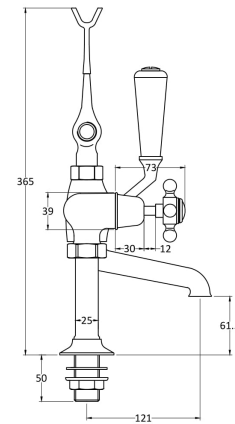

CUSTOMER DATA SHEET - BRASSWARE

SALES CODE: BC404DX

DESCRIPTION: Topaz Blk Deck Bsm W/ Shower Kit

PRODUCT DIMENSIONS

Height (mm)	Width (mm)	Depth (mm)	Length (mm)	Nett Wgt Kg
320	350	155		4.28

PACKAGING DIMENSIONS

Height (mm)	Width (mm)	Depth (mm)	Gross Wgt Kg
150	232	330	4.92

PACKAGING DATA

Box Colour	White Cardboard Box		
Box Qty	1	Label Colour	White Label
Label Size	100 x 50	Label Qty	1

OUTER BOX DIMENSIONS (If Applicable)

Height (mm)	Width (mm)	Depth (mm)	Length (mm)	Gross Wgt Kg
320	345	520		
Barcode	5055275871430			

PRODUCT DETAILS

Country of Origin	United Kingdom		
Fitting Instruction	Yes		
Product Material	Brass		
Control Type	Manual		
Waste Included	Waste Not Included		
WRAS Approval	No	Approval No.	N/A
Operating Pressure (bar)	0.2		
Valve/Cartridge Type	1/4 Turn Ceramic Disc		

Colour/Finish	Chrome									
Mount Type	Deck									
Waste Type	Not Applicable									
Flow Rates (Litres Per Min)	0.1 bar	10.6	0.5 bar	28.6	1 bar	41.4	2 bar	59	3 bar	72.8
Pipe Size	22 mm (3/4" Bsp)									
Pipe Centres	90-300mm									