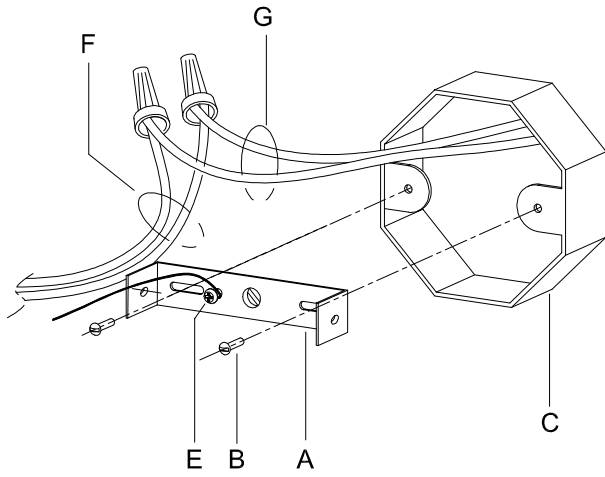

Assembly & Installation Instructions

CAUTION: Read instructions carefully and turn electricity off at main circuit breaker panel before beginning installation.

WARNING - If any Special Control Devices are used with this Fixture, Follow the Instructions Carefully to assure full compliance with N.E.C. requirements. If there are any questions, contact a Qualified Electrical Contractor.

CAUTION - All glass is fragile, use care when handling Glass component(s) and or Lamp(s).

CANOPY MOUNTING & WIRE CONNECTION ASSEMBLY STEPS:

1. E → A
2. B,A → C
3. F → G

FIXTURE ASSEMBLY STEPS:

4. L,K → A

B, C & G
(NOT FURNISHED)
(NON FOURNIE)
(NO INCLUIDA)