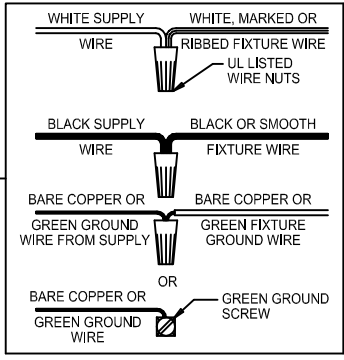

Assembly & Installation Instructions

CAUTION: Read instructions carefully and turn electricity off at main circuit breaker panel before beginning installation.

WARNING - If any Special Control Devices are used with this Fixture, Follow the Instructions Carefully to assure full compliance with N.E.C. requirements. If there are any questions, contact a Qualified Electrical Contractor.

CAUTION - All glass is fragile, use care when handling Glass component(s) and or Lamp(s).

CANOPY MOUNTING & WIRE CONNECTION ASSEMBLY STEPS:

1. E → A
2. B,A → C
3. F → G

FIXTURE ASSEMBLY STEPS:

4. L,K → A

B, C & G
(NOT FURNISHED)
(NON FOURNIE)
(NO INCLUIDA)