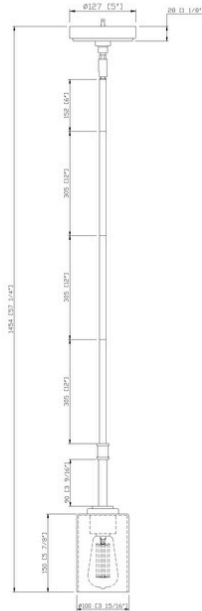

## Fixture Attributes

**Category:** Interior Pendant

**Finish:** Brushed Nickel

**Body:** Steel / Glass

**Shade Finish:** Clear

**Overall Size:** 5"x5"x57.25"

**Rod/Chain Length:** 3x12"+1x6"

**Max. Height from Ceiling:** 57.25"

**Min. Height from Ceiling:** 11"

**Weight of fixture:** 3.30 LBS

**Certifications/Qualifications:** UL / cUL

**Smart SkyPlug Compatible:** N/A

**Warranty:** [www.skyplug.com/warranty](http://www.skyplug.com/warranty)

## Light Source

**Lamp** Not Included

**Lamp Type:** E26

**Light Source:** ST58

**Number of bulbs:** 1

**Max Wattage/Range:** 60W

**Voltage:** 120

**Socket Type:** Ceramic

## Mounting / Installations

 Plug-in Mounting System

**Lead Wire Length:** 98"

**Wire Type:** SPT-1 105°C

**Location Rating:** Damp

**Luminaire Support:** Max. 50 lbs

**SkyPlug:** SPU-3L

**SkyOutlet:** SR-3L