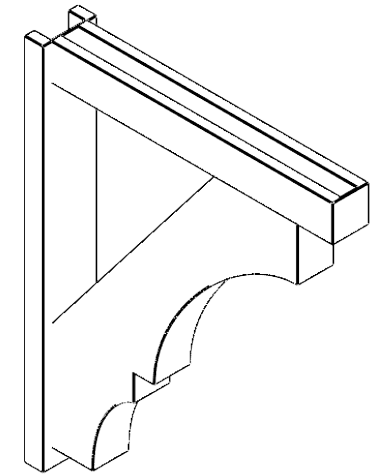

**ITEM NUMBER: OUTUROC040X060X34000X42000X040X020X040BOA44RCPR**

4"W TOP X 6"W BACK X 34"D X 42"H X 4"T TOP X 2"T BACK TIMBERTHANE ROUGH CEDAR BALBOA FAUX WOOD OPEN OUTLOOKER, BLOCK TOP AND BACK, 4"W CLOSED BRACE, PRIMED TAN

**SIDE PROFILE**

**FRONT PROFILE**

**ISOMETRIC**

GENERATED DATE : 07/05/2023

EKENA MILLWORK  
2300 WEST MAIN ST.  
CLARKSVILLE, TX 75426  
TOLL FREE: 866-607-0453  
WWW.EKENAMILLWORK.COM

**NOTES**

1. INSTALLATION TO BE COMPLETED IN ACCORDANCE WITH MANUFACTURER'S SPECIFICATIONS.
2. DRAWING MAY NOT BE TO SCALE
3. THIS DRAWING IS INTENDED FOR DESIGN AND PLANNING PURPOSES ONLY.
4. ALL INFORMATION CONTAINED HEREIN WAS CURRENT AT THE TIME OF DEVELOPMENT BUT MUST BE REVIEWED AND APPROVED BY THE PRODUCT MANUFACTURER TO BE CONSIDERED ACCURATE.
5. TIMBERTHANE ARCHITECTURAL PRODUCTS ARE MADE FROM HIGH DENSITY URETHANE AND COME FACTORY PRIMED