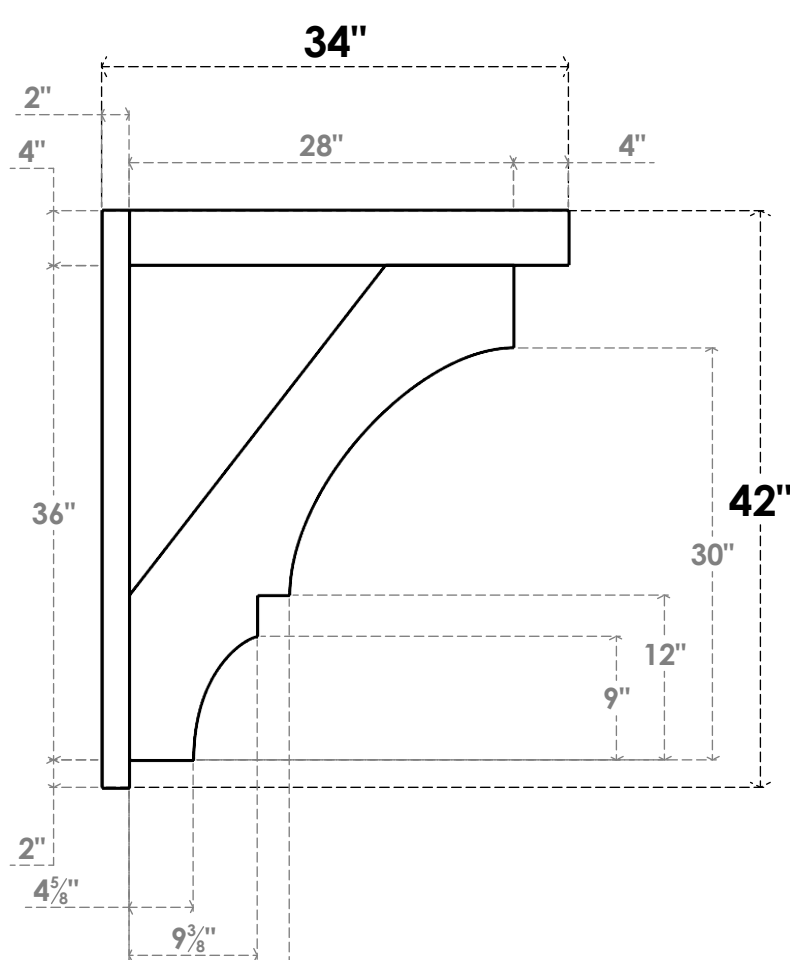

**ITEM NUMBER: OUTUROC040X060X34000X42000X040X020X040BOA44RCPR**

4"W TOP X 6"W BACK X 34"D X 42"H X 4"T TOP X 2"T BACK TIMBERTHANE ROUGH CEDAR BALBOA FAUX WOOD OPEN OUTLOOKER, BLOCK TOP AND BACK, 4"W CLOSED BRACE, PRIMED TAN

**SIDE PROFILE**

**FRONT PROFILE**

**ISOMETRIC**

GENERATED DATE : 07/05/2023

EKENA MILLWORK  
2300 WEST MAIN ST.  
CLARKSVILLE, TX 75426  
TOLL FREE: 866-607-0453  
WWW.EKENAMILLWORK.COM

**NOTES**

1. INSTALLATION TO BE COMPLETED IN ACCORDANCE WITH MANUFACTURER'S SPECIFICATIONS.
2. DRAWING MAY NOT BE TO SCALE
3. THIS DRAWING IS INTENDED FOR DESIGN AND PLANNING PURPOSES ONLY.
4. ALL INFORMATION CONTAINED HEREIN WAS CURRENT AT THE TIME OF DEVELOPMENT BUT MUST BE REVIEWED AND APPROVED BY THE PRODUCT MANUFACTURER TO BE CONSIDERED ACCURATE.
5. TIMBERTHANE ARCHITECTURAL PRODUCTS ARE MADE FROM HIGH DENSITY URETHANE AND COME FACTORY PRIMED