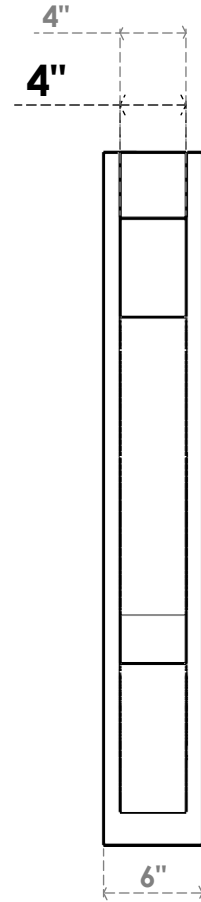

**ITEM NUMBER: OUTUROC040X060X34000X42000X040X020X040BOA44RCPR**

4"W TOP X 6"W BACK X 34"D X 42"H X 4"T TOP X 2"T BACK TIMBERTHANE ROUGH CEDAR BALBOA FAUX WOOD OPEN OUTLOOKER, BLOCK TOP AND BACK, 4"W CLOSED BRACE, PRIMED TAN

**SIDE PROFILE**

**FRONT PROFILE**

**ISOMETRIC**

GENERATED DATE : 07/05/2023

EKENA MILLWORK  
2300 WEST MAIN ST.  
CLARKSVILLE, TX 75426  
TOLL FREE: 866-607-0453  
WWW.EKENAMILLWORK.COM

**NOTES**

1. INSTALLATION TO BE COMPLETED IN ACCORDANCE WITH MANUFACTURER'S SPECIFICATIONS.
2. DRAWING MAY NOT BE TO SCALE
3. THIS DRAWING IS INTENDED FOR DESIGN AND PLANNING PURPOSES ONLY.
4. ALL INFORMATION CONTAINED HEREIN WAS CURRENT AT THE TIME OF DEVELOPMENT BUT MUST BE REVIEWED AND APPROVED BY THE PRODUCT MANUFACTURER TO BE CONSIDERED ACCURATE.
5. TIMBERTHANE ARCHITECTURAL PRODUCTS ARE MADE FROM HIGH DENSITY URETHANE AND COME FACTORY PRIMED