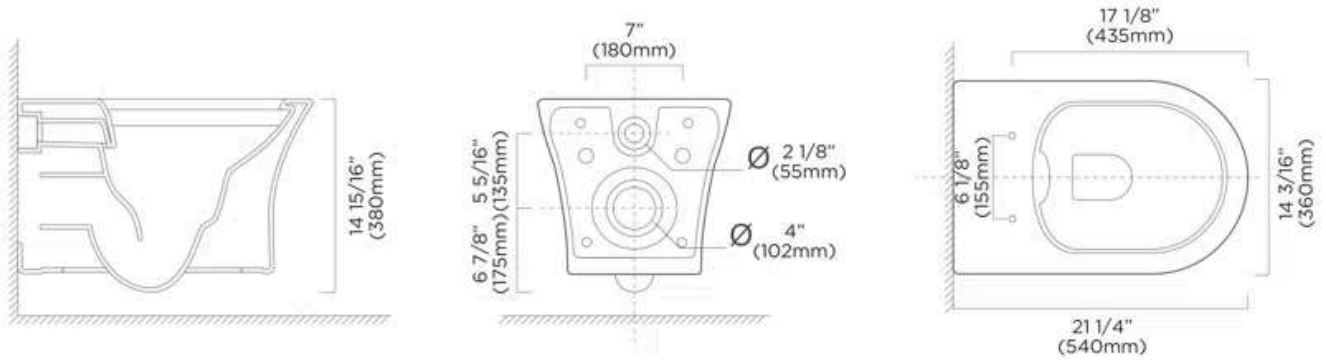

SPECIFICATIONS / TECHNICAL DATA

WALL-HUNG TOILET

ATTENTION! Dimensions may vary by up to $\frac{3}{8}''$. It is highly recommended to pull all dimensions of actual model for installation and measuring purposes.

MODEL# WT13RM