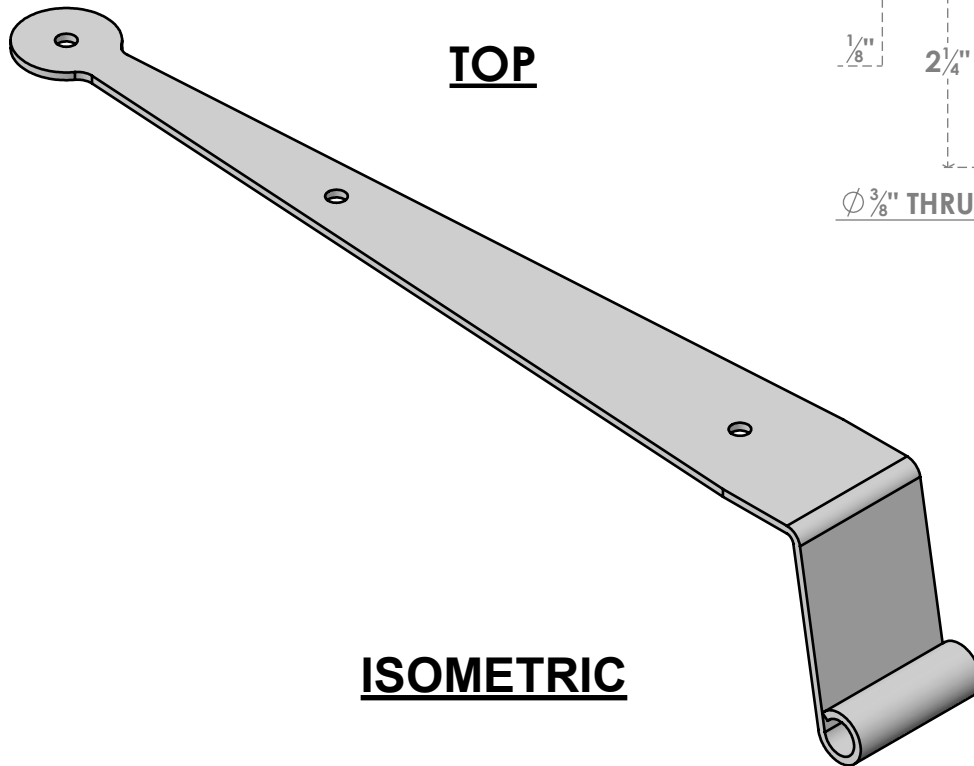

ITEM NUMBER: SHWM225X12SHSSBL

STEELTEK STRAP HINGE 12"W WITH 2-1/4" OFFSET (SOLD AS PAIR), 304 STAINLESS STEEL, POWDER COATED BLACK

EKENA MILLWORK
2300 WEST MAIN ST.
CLARKSVILLE, TX 75426
TOLL FREE: 866-607-0453
WWW.EKENAMILLWORK.COM

GENERATED DATE : 11/12/2024

NOTES

1. INSTALLATION TO BE COMPLETED IN ACCORDANCE WITH MANUFACTURER'S SPECIFICATIONS.
2. DRAWING MAY NOT BE TO SCALE
3. THIS DRAWING IS INTENDED FOR DESIGN AND PLANNING PURPOSES ONLY.
5. MANUFACTURED FROM 304 STAINLESS STEEL WITH POWDERCOATED BLACK FINISH.
6. ACTUAL DIMENSIONS MAY VARY DUE TO MATERIAL AND MANUFACTURING TOLERANCES