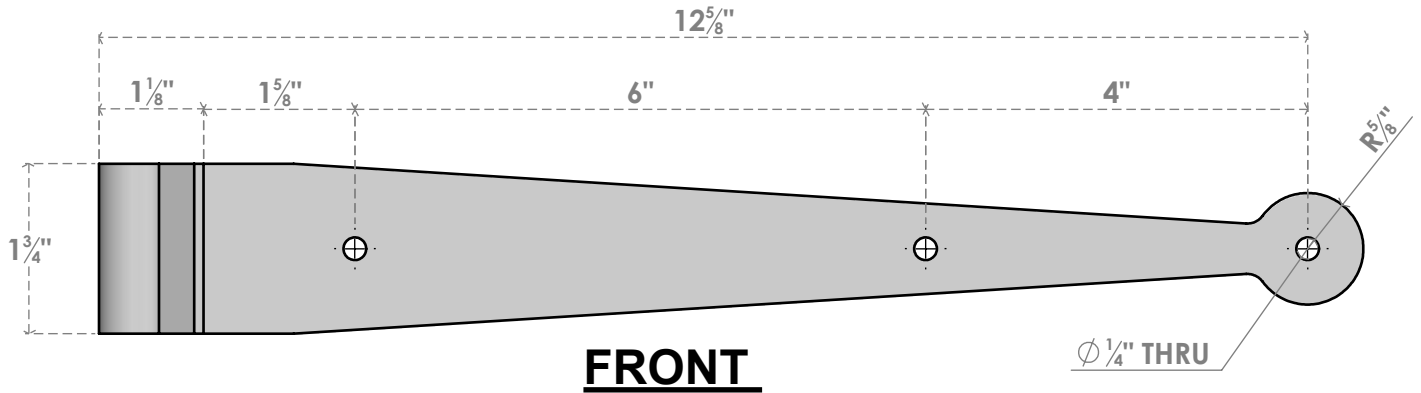

ITEM NUMBER: SHWM225X12SHSSBL

STEELTEK STRAP HINGE 12"W WITH 2-1/4" OFFSET (SOLD AS PAIR), 304 STAINLESS STEEL, POWDER COATED BLACK

EKENA MILLWORK
2300 WEST MAIN ST.
CLARKSVILLE, TX 75426
TOLL FREE: 866-607-0453
WWW.EKENAMILLWORK.COM

GENERATED DATE : 11/12/2024

NOTES

1. INSTALLATION TO BE COMPLETED IN ACCORDANCE WITH MANUFACTURER'S SPECIFICATIONS.
2. DRAWING MAY NOT BE TO SCALE
3. THIS DRAWING IS INTENDED FOR DESIGN AND PLANNING PURPOSES ONLY.
5. MANUFACTURED FROM 304 STAINLESS STEEL WITH POWDERCOATED BLACK FINISH.
6. ACTUAL DIMENSIONS MAY VARY DUE TO MATERIAL AND MANUFACTURING TOLERANCES