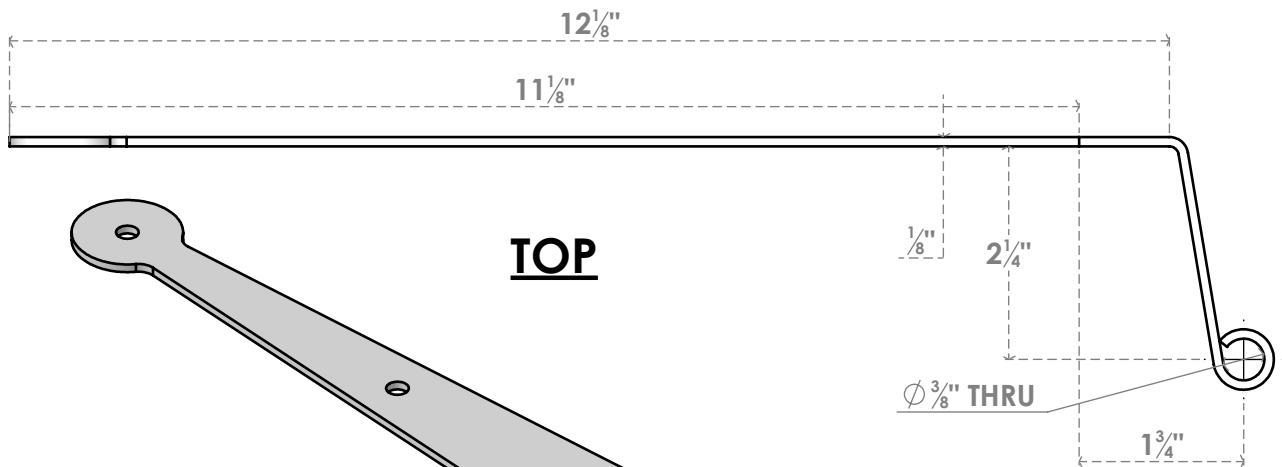

ITEM NUMBER: SHWM225X12SHSSBL

STEELTEK STRAP HINGE 12"W WITH 2-1/4" OFFSET (SOLD AS PAIR), 304 STAINLESS STEEL, POWDER COATED BLACK

EKENA MILLWORK
2300 WEST MAIN ST.
CLARKSVILLE, TX 75426
TOLL FREE: 866-607-0453
WWW.EKENAMILLWORK.COM

GENERATED DATE : 11/12/2024

NOTES

1. INSTALLATION TO BE COMPLETED IN ACCORDANCE WITH MANUFACTURER'S SPECIFICATIONS.
2. DRAWING MAY NOT BE TO SCALE
3. THIS DRAWING IS INTENDED FOR DESIGN AND PLANNING PURPOSES ONLY.
5. MANUFACTURED FROM 304 STAINLESS STEEL WITH POWDERCOATED BLACK FINISH.
6. ACTUAL DIMENSIONS MAY VARY DUE TO MATERIAL AND MANUFACTURING TOLERANCES