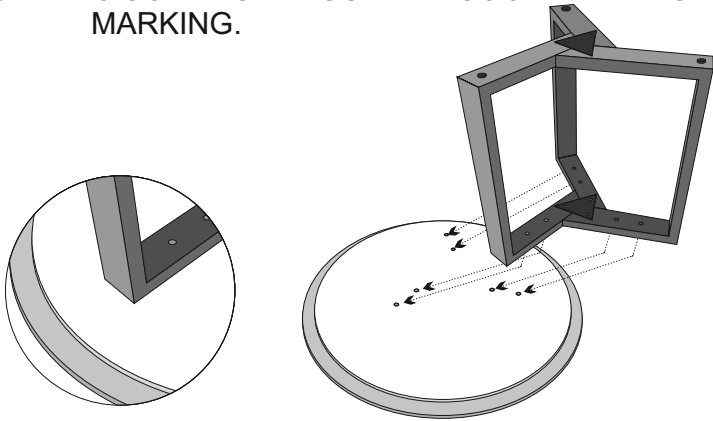

ASSEMBLY INSTRUCTION

ITEM NAME : DECORATIVE MARBLE TOP END TABLE

ITEM CODE : UPT-315771

TOP 1 PIECE

LEGS 3 PIECES

SUPPORT LOCK 2 PIECES

BIG 3 BOLTS & 3 WASHER /
6 SMALL BOLTS PIECES

ALLEN KEY 1-1 PIECE

STEP -1

STEP -2. FOLLOW THIS STEP.

Please use here small bolts.

STEP - 3 CONNECT LEGS WITH COORDINATING MARKING.

STEP - 4. FULLY TIGHTEN ALL THE BOLTS BEFORE USE.

Please use here big bolts and washer

FINAL STEP.- READY TO USE