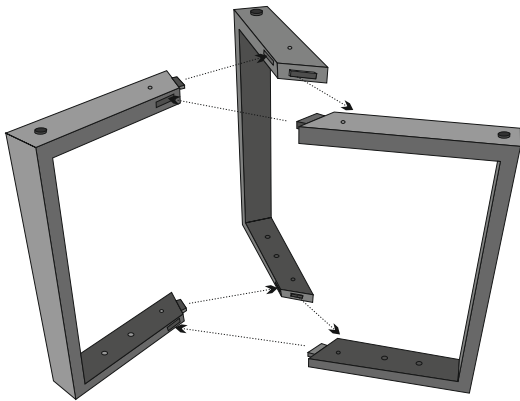

ASSEMBLY INSTRUCTION

ITEM NAME : DECORATIVE MARBLE TOP END TABLE

ITEM CODE : UPT-315771

TOP 1 PIECE

LEGS 3 PIECES

SUPPORT LOCK 2 PIECES

BIG 3 BOLTS & 3 WASHER /
6 SMALL BOLTS PIECES

ALLEN KEY 1-1 PIECE

STEP -1

STEP -2. FOLLOW THIS STEP.

Please use here small bolts.

STEP - 3 CONNECT LEGS WITH COORDINATING MARKING.

STEP - 4. FULLY TIGHTEN ALL THE BOLTS BEFORE USE.

Please use here big bolts and washer

FINAL STEP.- READY TO USE