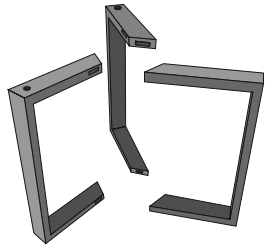

ASSEMBLY INSTRUCTION

ITEM NAME : DECORATIVE MARBLE TOP END TABLE

ITEM CODE : UPT-315771

TOP 1 PIECE

LEGS 3 PIECES

SUPPORT LOCK 2 PIECES

BIG 3 BOLTS & 3 WASHER /
6 SMALL BOLTS PIECES

ALLEN KEY 1-1 PIECE

STEP -1

STEP -2. FOLLOW THIS STEP.

Please use here small bolts.

STEP - 3 CONNECT LEGS WITH COORDINATING MARKING.

STEP - 4. FULLY TIGHTEN ALL THE BOLTS BEFORE USE.

Please use here big bolts and washer

FINAL STEP.- READY TO USE