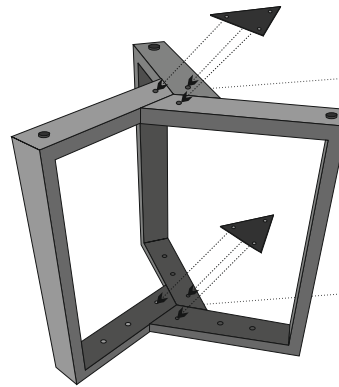

ASSEMBLY INSTRUCTION

ITEM NAME : DECORATIVE MARBLE TOP END TABLE

ITEM CODE : UPT-315771

TOP 1 PIECE

LEGS 3 PIECES

SUPPORT LOCK 2 PIECES

BIG 3 BOLTS & 3 WASHER /
6 SMALL BOLTS PIECES

ALLEN KEY 1-1 PIECE

STEP -1

STEP -2. FOLLOW THIS STEP.

Please use here small bolts.

STEP - 3 CONNECT LEGS WITH COORDINATING MARKING.

STEP - 4. FULLY TIGHTEN ALL THE BOLTS BEFORE USE.

Please use here big bolts and washer

FINAL STEP.- READY TO USE