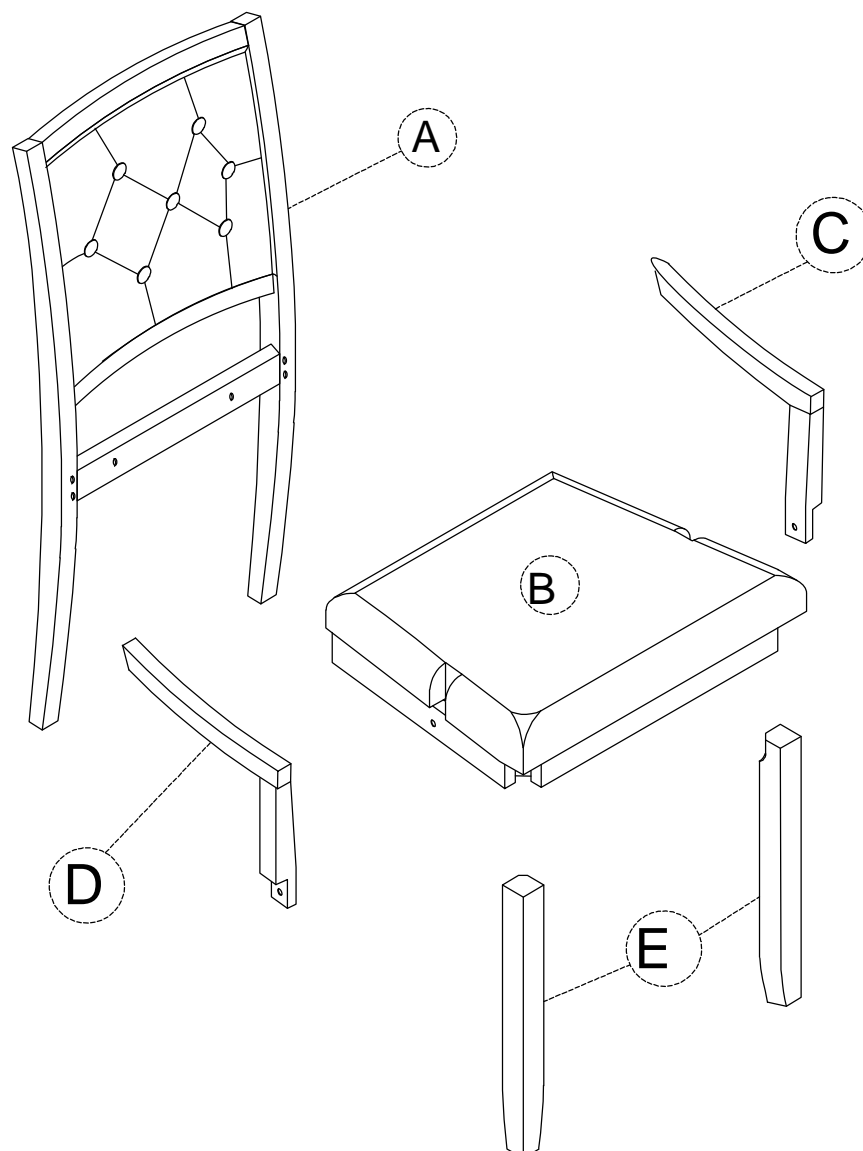

ASSEMBLY INSTRUCTION

ITEM : WF310958
DINING CHAIR

ASSEMBLY INSTRUCTION

ITEM : WF310958 DINING CHAIR

IMPORTANT NOTE:

Please read these instructions fully before starting assembly:

1. Place all wooden parts on a clean and smooth surface such as a rug or carpet to avoid scratching the parts.
2. Kindly follow the assembly instructions step by step.
3. Do not tighten all screws and bolts until the table is fully assembled.
4. Unscrew the protective plastic supports from the metal insert of the table legs before assembly.
5. Parts of the assembly will be easier with 2 people.

Care and maintenance:

Only clean using a damp cloth and mild detergent, do not use bleach or abrasive cleaners.

Part List For One

Hardware List For One

No	Parts Description.	Q'ty
A	BACK FRAME 	1pc
B	SEAT FRAME 	1pc
C	LEFT ARM 	1pc
D	RIGHT ARM 	1pc
E	FRONT LEGS 	2pcs

No	Hardware Description.	Q'ty
1	Bolts 1/4" x 35mm 	2pcs
2	Bolts 1/4" x 75mm 	4pcs
3	Bolts 1/4" x 50mm 	4pcs
4	Bolts 1/4" x 30mm 	2pcs
5	Bolts 1/4" x 40mm 	2pcs
6	Spring Washer 1/4" x 13mm x 1.5mm 	14pcs
7	Flat Washer 1/4" x 16mm x 1.5mm 	12pcs
8	Allen Key 4mm x 60mm 	1pc

⑥x 2

Flat Washer
1/4"x 16mm x 1.5mm

⑦x 2

Allen Key
4mm x 60mm

⑧x 1

STEP 5

Bolts
1/4"* 35mm

⑤x 2