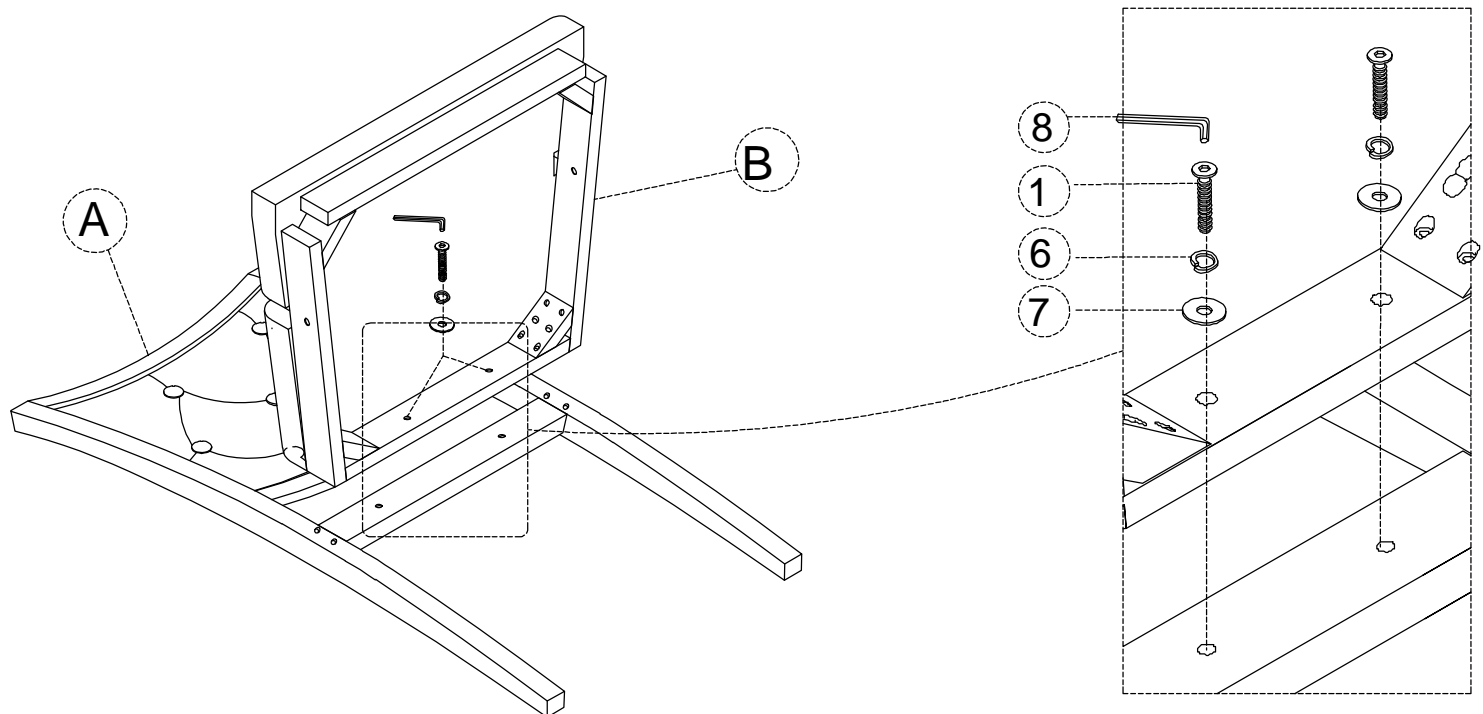

ASSEMBLY INSTRUCTION

ITEM : WF310958
DINING CHAIR

ASSEMBLY INSTRUCTION

ITEM : WF310958 DINING CHAIR

IMPORTANT NOTE:

Please read these instructions fully before starting assembly:

1. Place all wooden parts on a clean and smooth surface such as a rug or carpet to avoid scratching the parts.
2. Kindly follow the assembly instructions step by step.
3. Do not tighten all screws and bolts until the table is fully assembled.
4. Unscrew the protective plastic supports from the metal insert of the table legs before assembly.
5. Parts of the assembly will be easier with 2 people.

Care and maintenance:

Only clean using a damp cloth and mild detergent, do not use bleach or abrasive cleaners.

Part List For One

Hardware List For One

No	Parts Description.	Q'ty
A	BACK FRAME 	1pc
B	SEAT FRAME 	1pc
C	LEFT ARM 	1pc
D	RIGHT ARM 	1pc
E	FRONT LEGS 	2pcs

No	Hardware Description.	Q'ty
1	Bolts 1/4" x 35mm 	2pcs
2	Bolts 1/4" x 75mm 	4pcs
3	Bolts 1/4" x 50mm 	4pcs
4	Bolts 1/4" x 30mm 	2pcs
5	Bolts 1/4" x 40mm 	2pcs
6	Spring Washer 1/4" x 13mm x 1.5mm 	14pcs
7	Flat Washer 1/4" x 16mm x 1.5mm 	12pcs
8	Allen Key 4mm x 60mm 	1pc

STEP 1

Bolts 1/4" x 35mm  ①x 2	Spring Washer 1/4" x 13mm x 1.5mm  ⑥x 2	Flat Washer 1/4" x 16mm x 1.5mm  ⑦x 2	Allen Key 4mm x 60mm  ⑧x 1
---	---	---	--

STEP 2

Bolts 1/4"* 75mm  ②x 4	Spring Washer 1/4"x 13mm x 1.5mm  ⑥x 4	Flat Washer 1/4"x 16mm x 1.5mm  ⑦x 4	Allen Key 4mm x 60mm  ⑧x 1
---	---	---	---