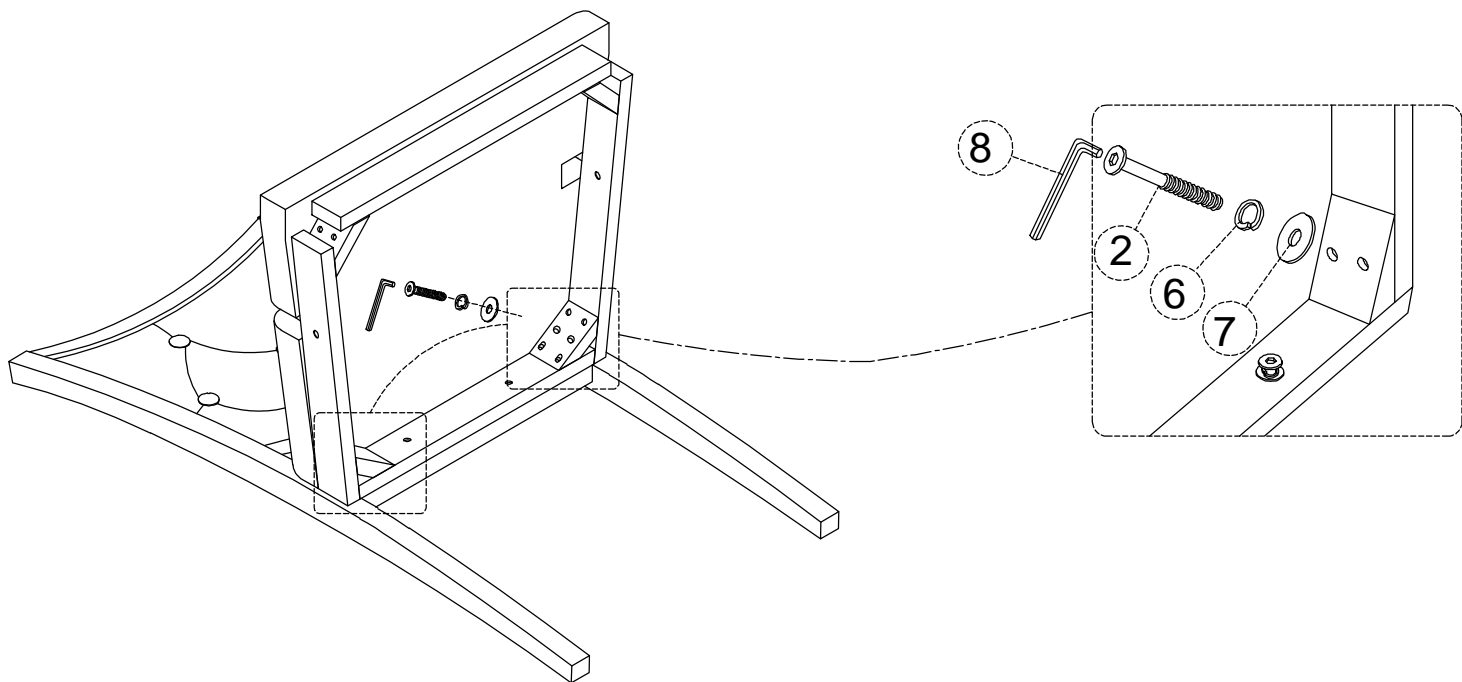

STEP 2

Bolts 1/4"* 75mm ②x 4	Spring Washer 1/4"x 13mm x 1.5mm ⑥x 4	Flat Washer 1/4"x 16mm x 1.5mm ⑦x 4	Allen Key 4mm x 60mm ⑧x 1