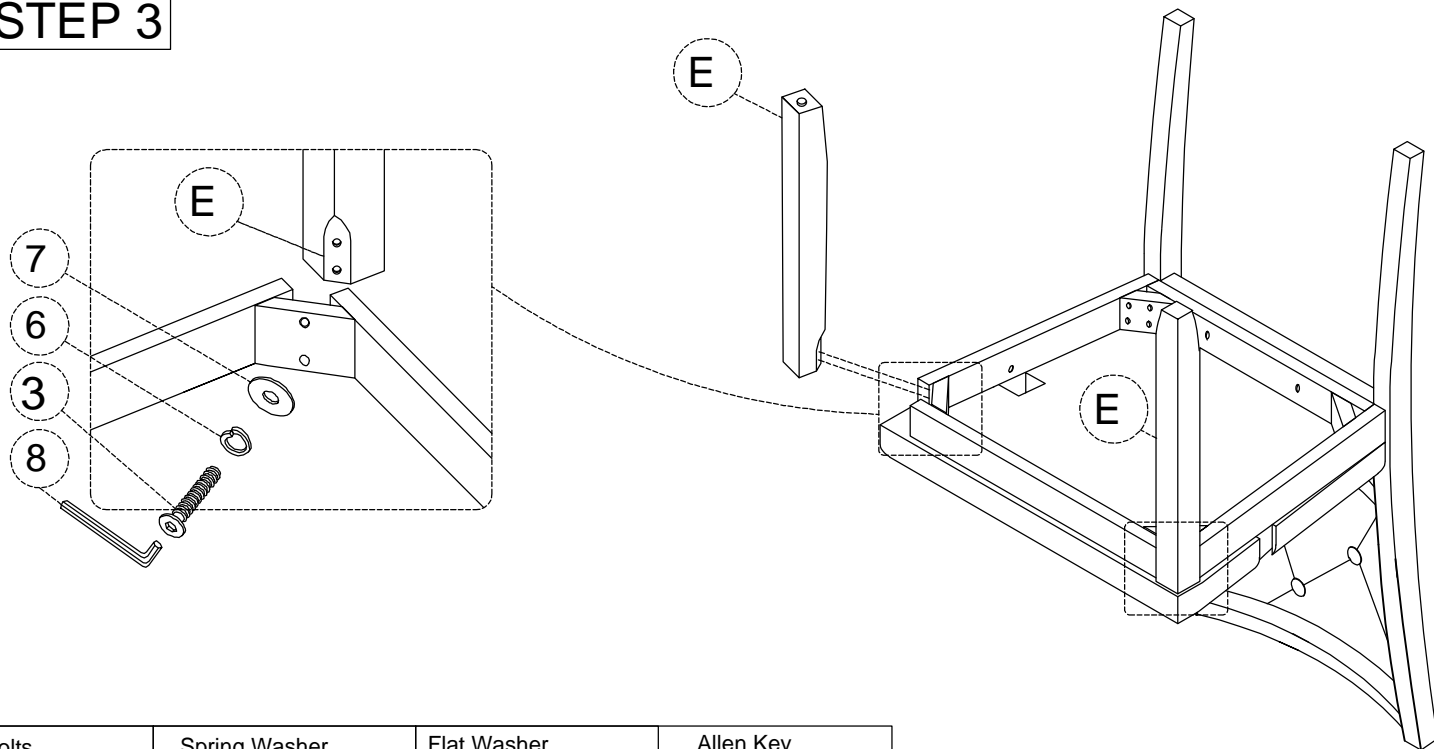

ASSEMBLY INSTRUCTION

ITEM : WF310958
DINING CHAIR

ASSEMBLY INSTRUCTION

ITEM : WF310958 DINING CHAIR

IMPORTANT NOTE:

Please read these instructions fully before starting assembly:

1. Place all wooden parts on a clean and smooth surface such as a rug or carpet to avoid scratching the parts.
2. Kindly follow the assembly instructions step by step.
3. Do not tighten all screws and bolts until the table is fully assembled.
4. Unscrew the protective plastic supports from the metal insert of the table legs before assembly.
5. Parts of the assembly will be easier with 2 people.

No	Hardware Description.	Q'ty
1	Bolts 1/4" x 35mm 	2pcs
2	Bolts 1/4" x 75mm 	4pcs
3	Bolts 1/4" x 50mm 	4pcs
4	Bolts 1/4" x 30mm 	2pcs
5	Bolts 1/4" x 40mm 	2pcs
6	Spring Washer 1/4" x 13mm x 1.5mm 	14pcs
7	Flat Washer 1/4" x 16mm x 1.5mm 	12pcs
8	Allen Key 4mm x 60mm 	1pc

STEP 1

Bolts 1/4" x 35mm  ①x 2	Spring Washer 1/4" x 13mm x 1.5mm  ⑥x 2	Flat Washer 1/4" x 16mm x 1.5mm  ⑦x 2	Allen Key 4mm x 60mm  ⑧x 1
---	---	---	--

STEP 2

Bolts 1/4"* 75mm  ②x 4	Spring Washer 1/4"x 13mm x 1.5mm  ⑥x 4	Flat Washer 1/4"x 16mm x 1.5mm  ⑦x 4	Allen Key 4mm x 60mm  ⑧x 1
---	---	---	---

STEP 3

Bolts 1/4"* 50mm  ③x 4	Spring Washer 1/4"x 13mm x 1.5mm  ⑥x 4	Flat Washer 1/4"x 16mm x 1.5mm  ⑦x 4	Allen Key 4mm x 60mm  ⑧x 1
--	---	---	---

STEP 4

Bolts
1/4"* 35mm

④x 2

Spring Washer
1/4"x 13mm x 1.5mm