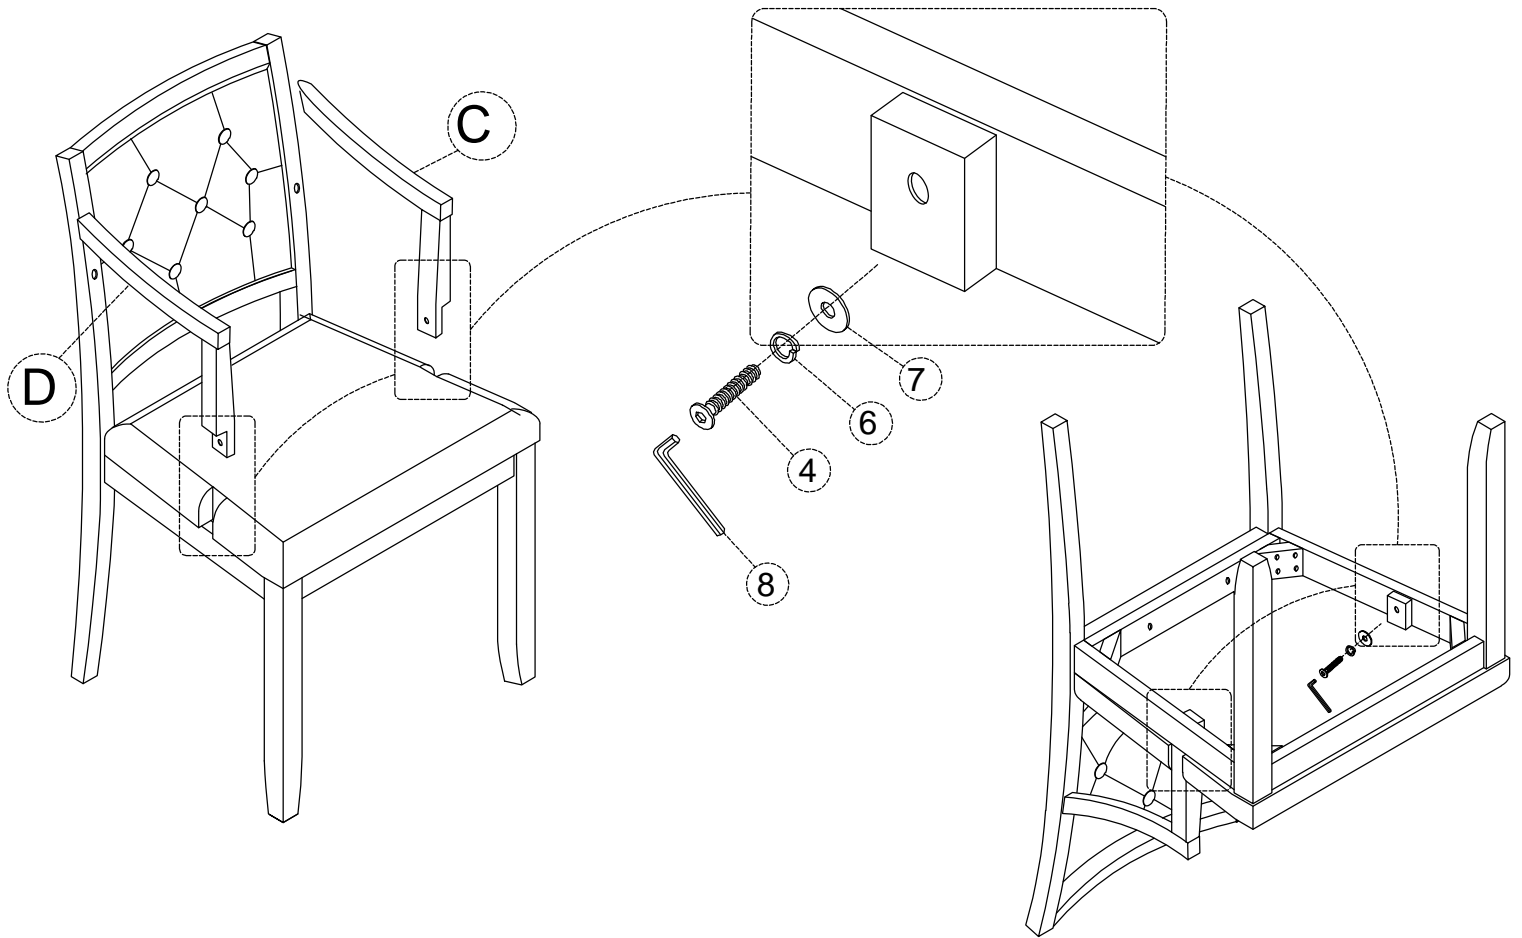

ASSEMBLY INSTRUCTION

ITEM : WF310958
DINING CHAIR

ASSEMBLY INSTRUCTION

ITEM : WF310958 DINING CHAIR

IMPORTANT NOTE:

Please read these instructions fully before starting assembly:

1. Place all wooden parts on a clean and smooth surface such as a rug or carpet to avoid scratching the parts.
2. Kindly follow the assembly instructions step by step.
3. Do not tighten all screws and bolts until the table is fully assembled.
4. Unscrew the protective plastic supports from the metal insert of the table legs before assembly.
5. Parts of the assembly will be easier with 2 people.

STEP 1

Bolts 1/4" x 35mm  ①x 2	Spring Washer 1/4" x 13mm x 1.5mm  ⑥x 2	Flat Washer 1/4" x 16mm x 1.5mm  ⑦x 2	Allen Key 4mm x 60mm  ⑧x 1
---	---	---	--

STEP 2

Bolts 1/4"* 75mm  ②x 4	Spring Washer 1/4"x 13mm x 1.5mm  ⑥x 4	Flat Washer 1/4"x 16mm x 1.5mm  ⑦x 4	Allen Key 4mm x 60mm  ⑧x 1
---	---	---	---

STEP 3

Bolts 1/4"* 50mm  ③x 4	Spring Washer 1/4"x 13mm x 1.5mm  ⑥x 4	Flat Washer 1/4"x 16mm x 1.5mm  ⑦x 4	Allen Key 4mm x 60mm  ⑧x 1
--	---	---	---

STEP 4

Bolts
1/4"* 35mm

④x 2

Spring Washer
1/4"x 13mm x 1.5mm