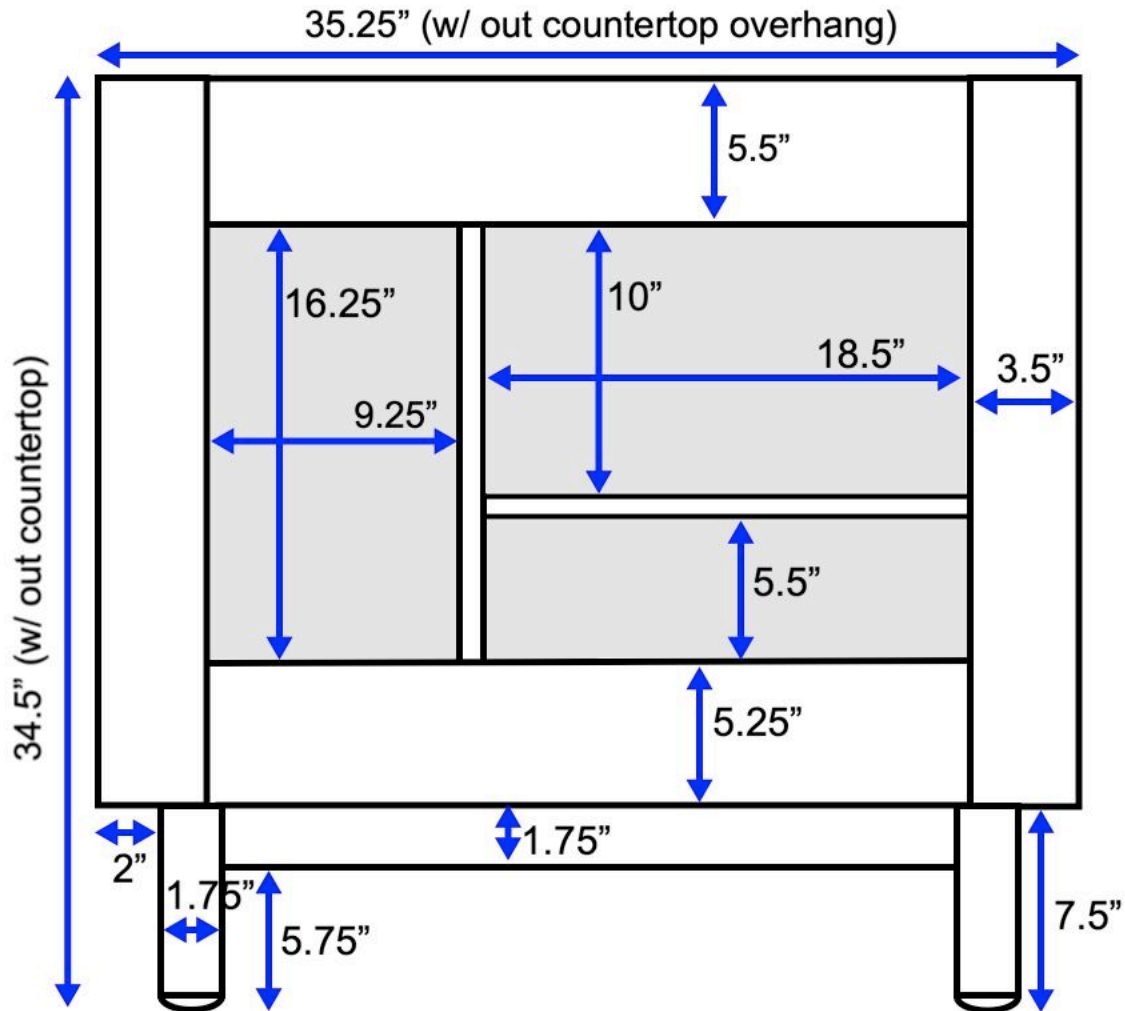

Utopia 36-inch Bath Vanity (Back View)

All measurements are approximate and rounded to the nearest quarter-inch. Please allow for a slight margin of error.