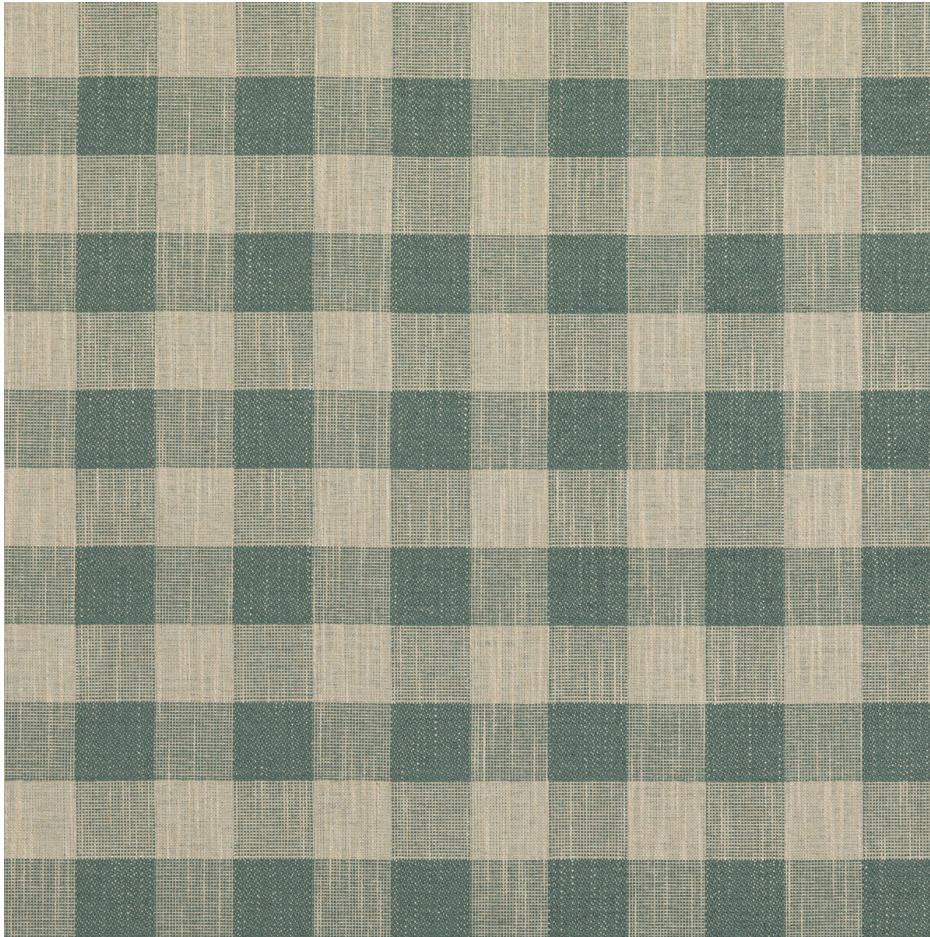

Block Check - Aqua
SKU: PF50490.725.0

LEE JOFA

SKU: **PF50490.725.0**

Repeat UOM: **cm cm (0 in)**

Horizontal Repeat: **11.6 cm (4.57 in)**

Type: **Weave**

End Use: **Upholstery**

Width: **140 cm (55.12 in)**

Vertical Repeat: **12 cm (4.72 in)**

Brand: **Baker Lifestyle**

Railroaded: **No**

Performance ACT Symbols: **ⓐ**

Composition: **Viscose - 52%, Cotton - 25%, Linen - 13%, Polyester - 10%**