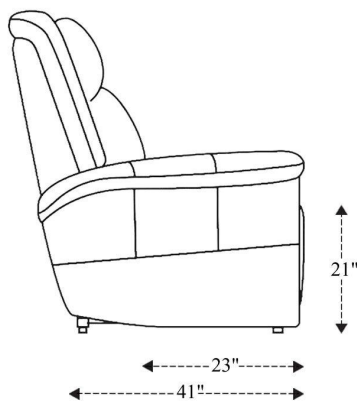

Power Zero Gravity Recliner P2

Overall Dimensions	44" x 41" x 42"
Overall Width	44"
Overall Depth	41"
Overall Height	42"
Overall Weight	122.27 lbs.
Fully Reclined	68"
Distance from Wall	8"
Back of Seat to end of Chaise	42"
Leg Height <small>(Distance from Foot Rest to Floor in Full Recline)</small>	26.5"
Head Height <small>(Distance from Headrest to Floor in Full Recline)</small>	29"

Seat Width	23"
Seat Depth	23"
Seat Height	21"
Arm Width	12"
Arm Depth	18"
Arm Height	25.5"
Back Width	32"
Back Height	26"
Headrest Extended from Back	7"