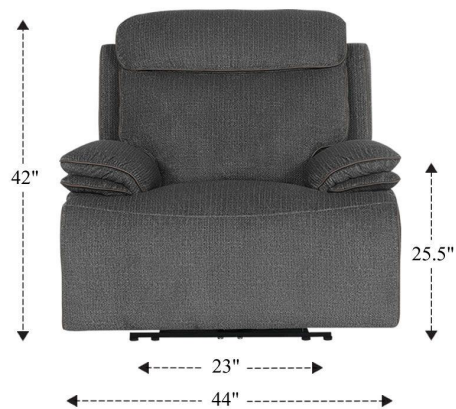

Power Zero Gravity Recliner P2

Overall Dimensions	44" x 41" x 42"
Overall Width	44"
Overall Depth	41"
Overall Height	42"
Overall Weight	122.27 lbs.
Fully Reclined	68"
Distance from Wall	8"
Back of Seat to end of Chaise	42"
Leg Height <small>(Distance from Foot Rest to Floor in Full Recline)</small>	26.5"
Head Height <small>(Distance from Headrest to Floor in Full Recline)</small>	29"

Seat Width	23"
Seat Depth	23"
Seat Height	21"
Arm Width	12"
Arm Depth	18"
Arm Height	25.5"
Back Width	32"
Back Height	26"
Headrest Extended from Back	7"