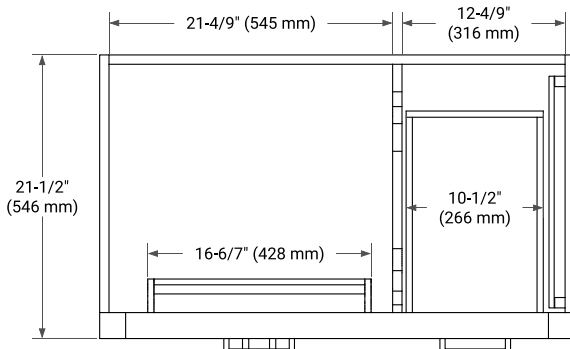

36" LEFT OFFSET CABINET

BASE CABINET DIMENSIONS

36" W x 21.5" D x 34.5" H

FEATURES

- Solid wood frame & plywood panels
- Dovetail drawers and joints
- Soft closing doors & drawers

HARDWARE FINISHES*

Brushed Nickel Satin Brass Matte Black Polished Chrome

37" LEFT RECTANGLE SINK COUNTERTOP WITH 1.5 IN. THICKNESS

OVERALL DIMENSIONS

37" W x 22" D x 1.5" H

COUNTERTOP OPTIONS

Carrara Marble

White Quartz

FEATURES

- Solid countertop with mitered edges & seams
- Undermount white rectangular sink
- Pre-drilled for 8" widespread faucet

INCLUDED

- Countertop
- Matching Backsplash
- Rectangle Sink

COUNTERTOP PLAN VIEW

EDGE SIDE VIEW

THREE DIMENSIONAL COUNTERTOP VIEW