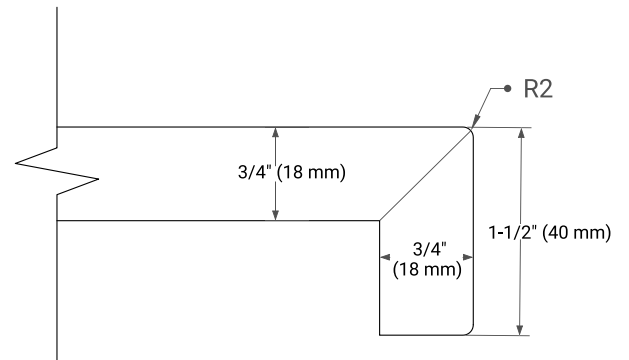

36" LEFT OFFSET CABINET

BASE CABINET DIMENSIONS

36" W x 21.5" D x 34.5" H

FEATURES

- Solid wood frame & plywood panels
- Dovetail drawers and joints
- Soft closing doors & drawers

HARDWARE FINISHES*

Brushed Nickel Satin Brass Matte Black Polished Chrome

37" LEFT RECTANGLE SINK COUNTERTOP WITH 1.5 IN. THICKNESS

OVERALL DIMENSIONS

37" W x 22" D x 1.5" H

COUNTERTOP OPTIONS

Carrara Marble

White Quartz

FEATURES

- Solid countertop with mitered edges & seams
- Undermount white rectangular sink
- Pre-drilled for 8" widespread faucet

INCLUDED

- Countertop
- Matching Backsplash
- Rectangle Sink

COUNTERTOP PLAN VIEW

EDGE SIDE VIEW

THREE DIMENSIONAL COUNTERTOP VIEW