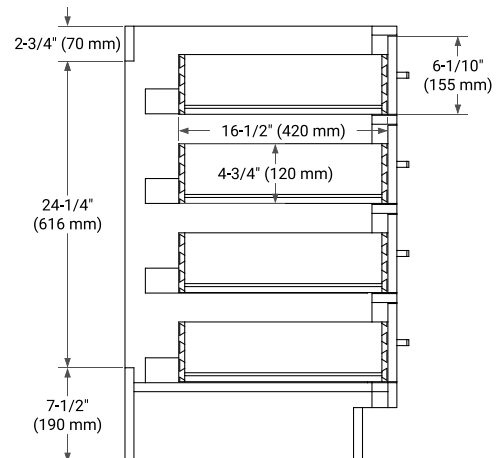

36" LEFT OFFSET CABINET

BASE CABINET DIMENSIONS

36" W x 21.5" D x 34.5" H

FEATURES

- Solid wood frame & plywood panels
- Dovetail drawers and joints
- Soft closing doors & drawers

HARDWARE FINISHES*

Brushed Nickel Satin Brass Matte Black Polished Chrome

37" LEFT RECTANGLE SINK COUNTERTOP WITH 1.5 IN. THICKNESS

OVERALL DIMENSIONS

37" W x 22" D x 1.5" H

COUNTERTOP OPTIONS

Carrara Marble

White Quartz

FEATURES

- Solid countertop with mitered edges & seams
- Undermount white rectangular sink
- Pre-drilled for 8" widespread faucet

INCLUDED

- Countertop
- Matching Backsplash
- Rectangle Sink

COUNTERTOP PLAN VIEW

EDGE SIDE VIEW

THREE DIMENSIONAL COUNTERTOP VIEW