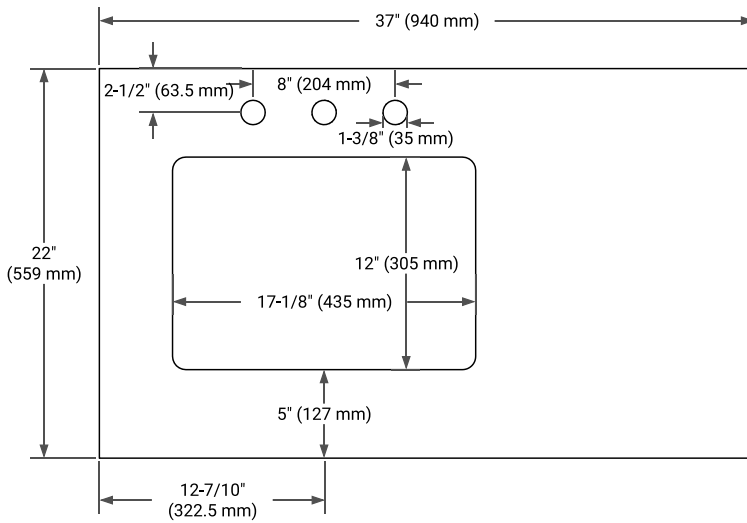

36" LEFT OFFSET CABINET

BASE CABINET DIMENSIONS

36" W x 21.5" D x 34.5" H

FEATURES

- Solid wood frame & plywood panels
- Dovetail drawers and joints
- Soft closing doors & drawers

HARDWARE FINISHES*

Brushed Nickel Satin Brass Matte Black Polished Chrome

37" LEFT RECTANGLE SINK COUNTERTOP WITH 1.5 IN. THICKNESS

OVERALL DIMENSIONS

37" W x 22" D x 1.5" H

COUNTERTOP OPTIONS

Carrara Marble

White Quartz

FEATURES

- Solid countertop with mitered edges & seams
- Undermount white rectangular sink
- Pre-drilled for 8" widespread faucet

INCLUDED

- Countertop
- Matching Backsplash
- Rectangle Sink

COUNTERTOP PLAN VIEW

EDGE SIDE VIEW

THREE DIMENSIONAL COUNTERTOP VIEW