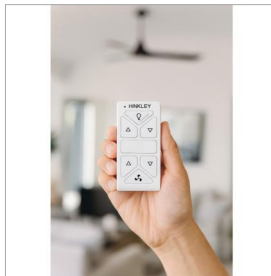

HIRO CONTROL W/WIFI 72IN OASIS

980018FWH-0097

HIRO CONTROL INDY 72"

DETAILS	
FINISH:	White
MATERIAL:	Composite
DIMMABLE:	DOES NOT APPLY

DIMENSIONS	
WIDTH:	2.8"
HEIGHT:	4.5"

MOUNTING	
LEAD WIRE:	1 X 6"

SHIPPING	
CARTON LENGTH:	4.8
CARTON WIDTH:	2.8
CARTON HEIGHT:	6

PRODUCT DETAILS:

- Dry Rated; Suitable for indoor living spaces only
- Control your fan's power, light, speed, direction, and so much more from the Hinkley Home Automation app
- Accessory controls are available that are compatible with your home's WiFi network
- High quality composite resists rust, corrosion, and fading – ideal for harsh weather conditions
- Compatible with smart home networks, including Amazon Alexa and Google Home
- Compatible with your home's WiFi network