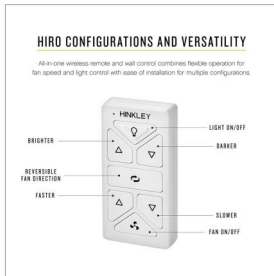

HIRO CONTROL W/WIFI 72IN OASIS

980018FWH-0097

HIRO CONTROL INDY 72"

DETAILS	
FINISH:	White
MATERIAL:	Composite
DIMMABLE:	DOES NOT APPLY

DIMENSIONS	
WIDTH:	2.8"
HEIGHT:	4.5"

MOUNTING	
LEAD WIRE:	1 X 6"

SHIPPING	
CARTON LENGTH:	4.8
CARTON WIDTH:	2.8
CARTON HEIGHT:	6

PRODUCT DETAILS:

- Dry Rated; Suitable for indoor living spaces only
- Control your fan's power, light, speed, direction, and so much more from the Hinkley Home Automation app
- Accessory controls are available that are compatible with your home's WiFi network
- High quality composite resists rust, corrosion, and fading – ideal for harsh weather conditions
- Compatible with smart home networks, including Amazon Alexa and Google Home
- Compatible with your home's WiFi network