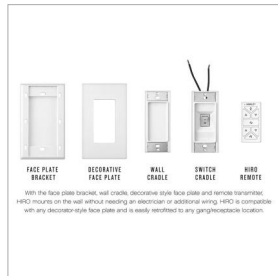

HIRO CONTROL W/WIFI 72IN OASIS

980018FWH-0097

HIRO CONTROL INDY 72"

DETAILS	
FINISH:	White
MATERIAL:	Composite
DIMMABLE:	DOES NOT APPLY

DIMENSIONS	
WIDTH:	2.8"
HEIGHT:	4.5"

MOUNTING	
LEAD WIRE:	1 X 6"

SHIPPING	
CARTON LENGTH:	4.8
CARTON WIDTH:	2.8
CARTON HEIGHT:	6

PRODUCT DETAILS:

- Dry Rated; Suitable for indoor living spaces only
- Control your fan's power, light, speed, direction, and so much more from the Hinkley Home Automation app
- Accessory controls are available that are compatible with your home's WiFi network
- High quality composite resists rust, corrosion, and fading – ideal for harsh weather conditions
- Compatible with smart home networks, including Amazon Alexa and Google Home
- Compatible with your home's WiFi network