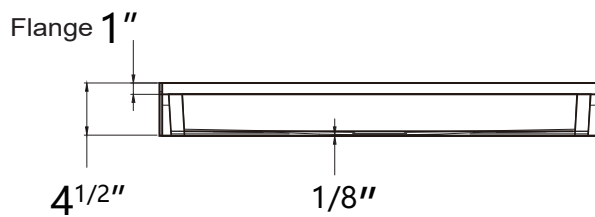

SIZE DETAILS

PRODUCT
INSTRUCTION
VIDEO

MODEL No. GP-ADA-6036C

SIZE DETAILS

Top View

Side View

Front View