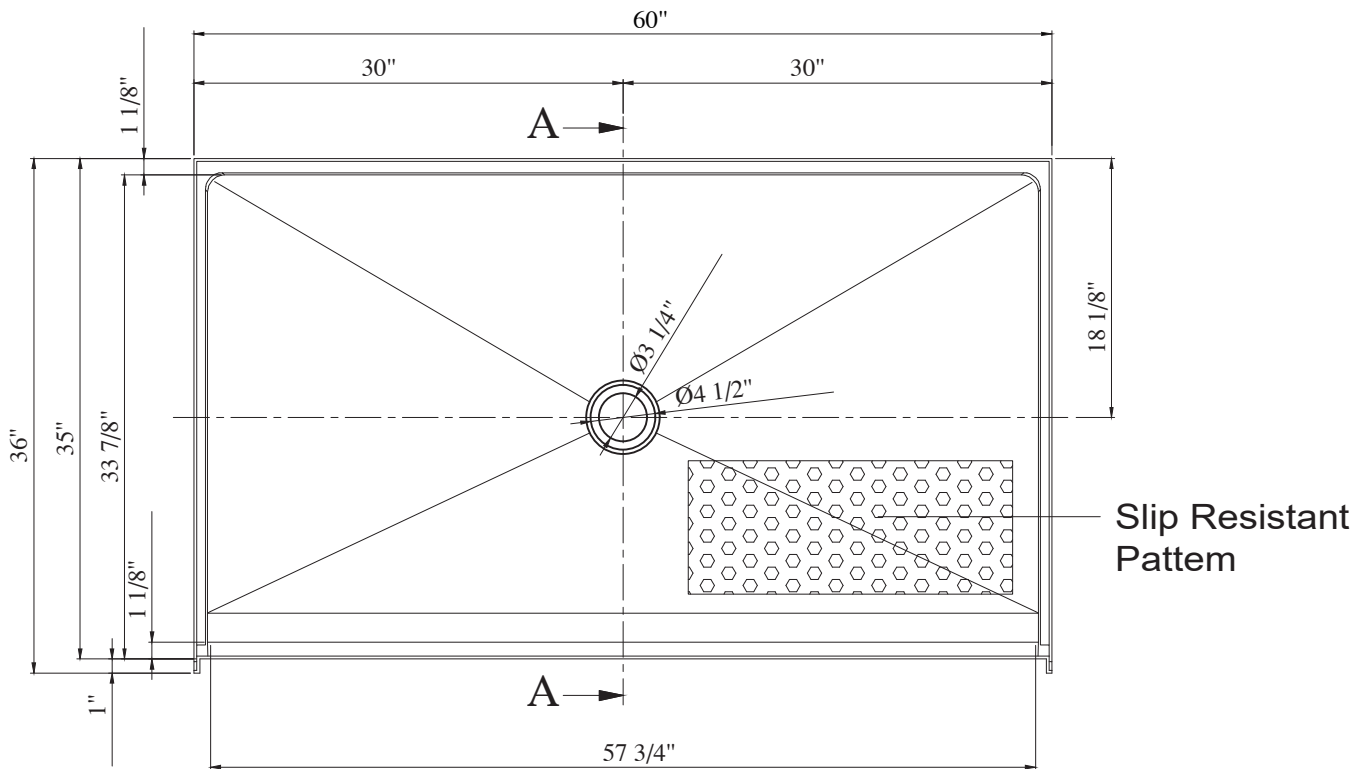

SIZE DETAILS

PRODUCT
INSTRUCTION
VIDEO

MODEL No. GP-ADA-6036C

SIZE DETAILS

Top View

Side View

Front View