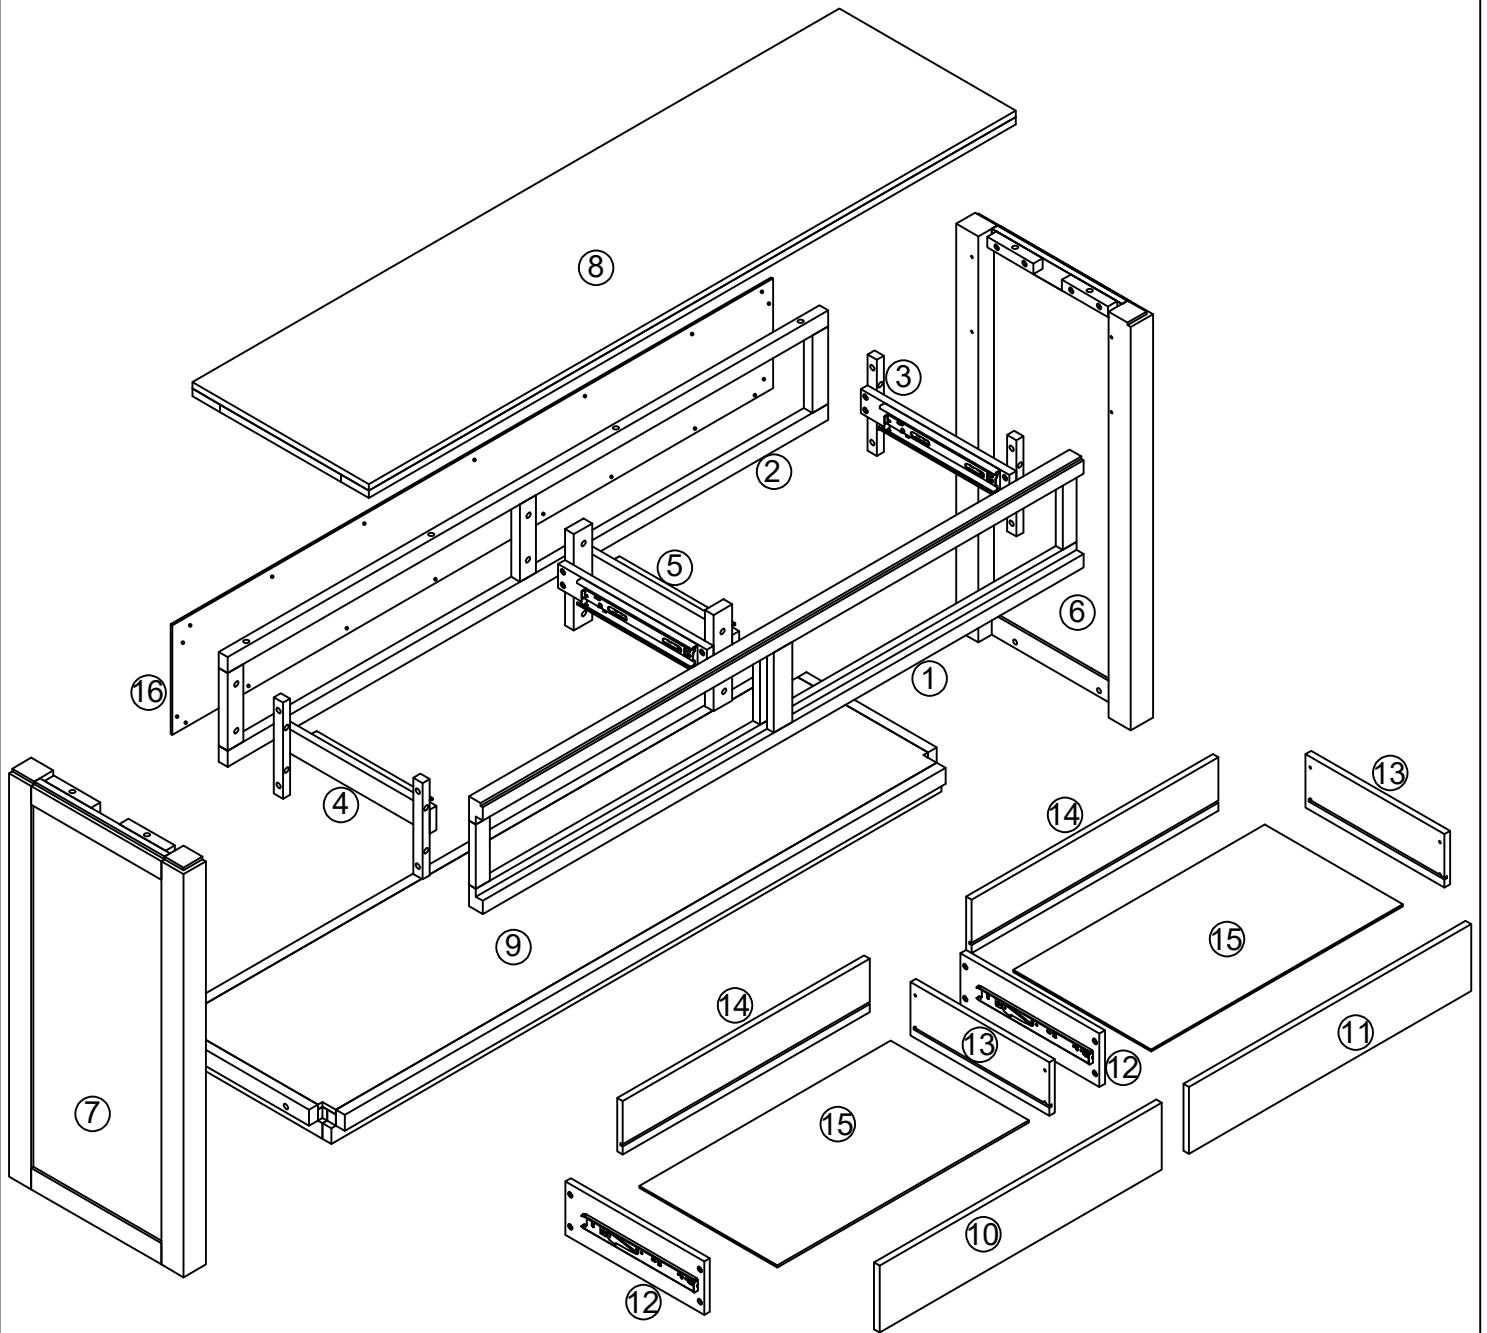

ASSEMBLY INSTRUCTION

Detail View

Part List :

1  Front Frame Assembly -1pc	2  Back Frame Assembly-1pc	3  Right Rail Support-1pc
4  Left Rail Support-1pc	5  Middle Rail Support-1pc	6  Right frame -1pc
7  Left frame -1pc	8  Top Panel -1pc	9  Bottom Frame-1pc
10  Left Front Panel Drawer-1pcs	11  Right Front Panel Drawer-1pcs	12  Left Side Panel Drawer-2pcs
13  Right Side Panel Drawer-2pcs	14  Back Panel Drawer - 2pcs	15  Bottom Panel Drawer -2pcs
16  Back Panel - 1pcs		

Hardware List

<p>A</p>  <p>Ø1/4" x 50mm Bolt=8pcs</p>	<p>B</p>  <p>Ø1/4" x 30mm Bolt=28pcs</p>	<p>C</p>  <p>Ø1/4" x 11mm Spring Washer =36pcs</p>
<p>D</p>  <p>Ø1/4" x 13mm Flat washers =36pcs</p>	<p>E</p>  <p>Ø3.5 x 15mm Screw=20pcs</p>	<p>F</p>  <p>Ø4 x 25mm Screw=8pcs</p>
<p>G</p>  <p>Ø4 x 45mm Screw=8pcs</p>	<p>H</p>  <p>K4mm Allen key (1pc)</p>	<p>I</p>  <p>Kippschutz-Hardware-Kit =2pcs</p>