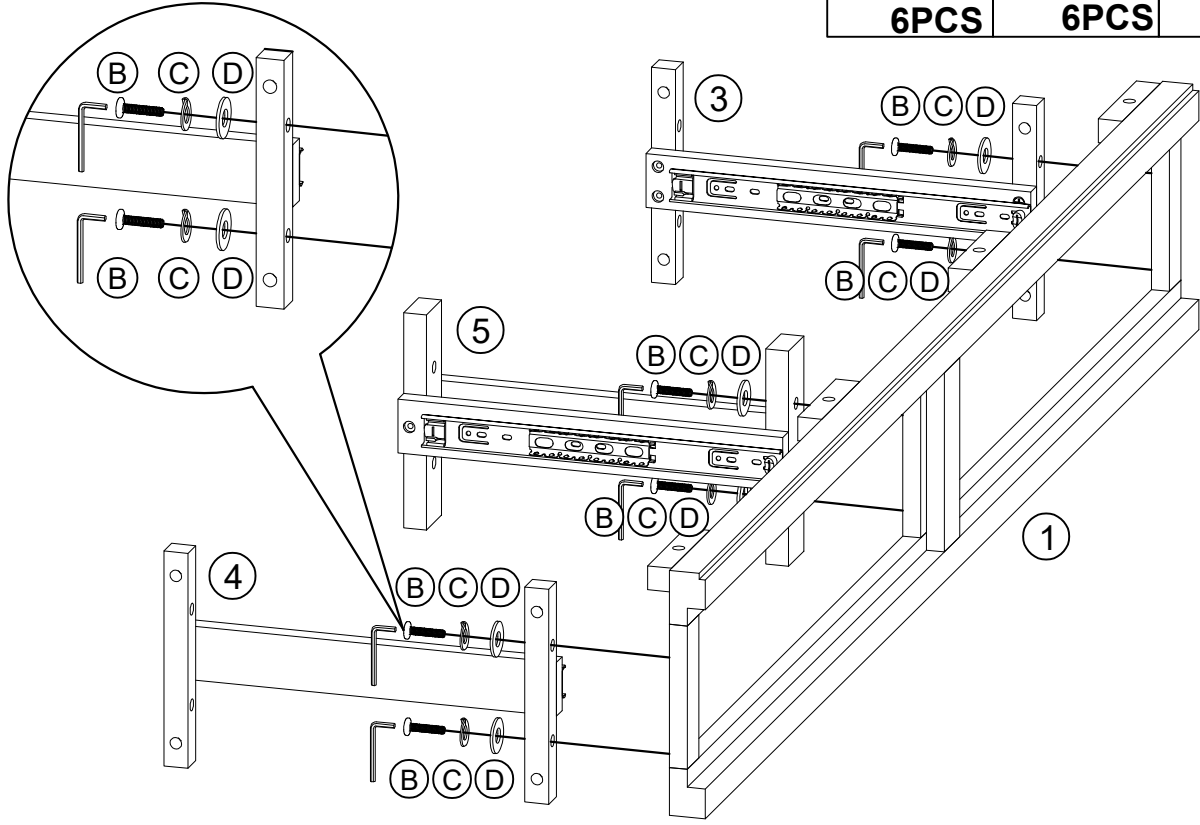

ASSEMBLY INSTRUCTION

Detail View

Part List :

1  Front Frame Assembly -1pc	2  Back Frame Assembly-1pc	3  Right Rail Support-1pc
4  Left Rail Support-1pc	5  Middle Rail Support-1pc	6  Right frame -1pc
7  Left frame -1pc	8  Top Panel -1pc	9  Bottom Frame-1pc
10  Left Front Panel Drawer-1pcs	11  Right Front Panel Drawer-1pcs	12  Left Side Panel Drawer-2pcs
13  Right Side Panel Drawer-2pcs	14  Back Panel Drawer - 2pcs	15  Bottom Panel Drawer -2pcs
16  Back Panel - 1pcs		

Hardware List

<p>A</p>  <p>Ø1/4" x 50mm Bolt=8pcs</p>	<p>B</p>  <p>Ø1/4" x 30mm Bolt=28pcs</p>	<p>C</p>  <p>Ø1/4" x 11mm Spring Washer =36pcs</p>
<p>D</p>  <p>Ø1/4" x 13mm Flat washers =36pcs</p>	<p>E</p>  <p>Ø3.5 x 15mm Screw=20pcs</p>	<p>F</p>  <p>Ø4 x 25mm Screw=8pcs</p>
<p>G</p>  <p>Ø4 x 45mm Screw=8pcs</p>	<p>H</p>  <p>K4mm Allen key (1pc)</p>	<p>I</p>  <p>Kippschutz-Hardware-Kit =2pcs</p>

ASSEMBLY TOOLS REQUIRED (NOT INCLUDED)

PLEASE BE CAREFUL DO NOT DAMAGE THE HOLE POSITION WHEN YOU USE POWER TOOLS !

STEP 1:

B  6PCS	C  6PCS	D  6PCS	H  1PCS
---	--	--	--

STEP 2:

B  6PCS	C  6PCS	D  6PCS
--	--	--

STEP 3:

B	C	D
		
4PCS	4PCS	4PCS

STEP 4:

A	C	D
		
2PCS	2PCS	2PCS

STEP 5:

A	B	C	D
			
2PCS	4PCS	6PCS	6PCS

STEP 6:

A	B	C	D
			
4PCS	8PCS	12PCS	12PCS