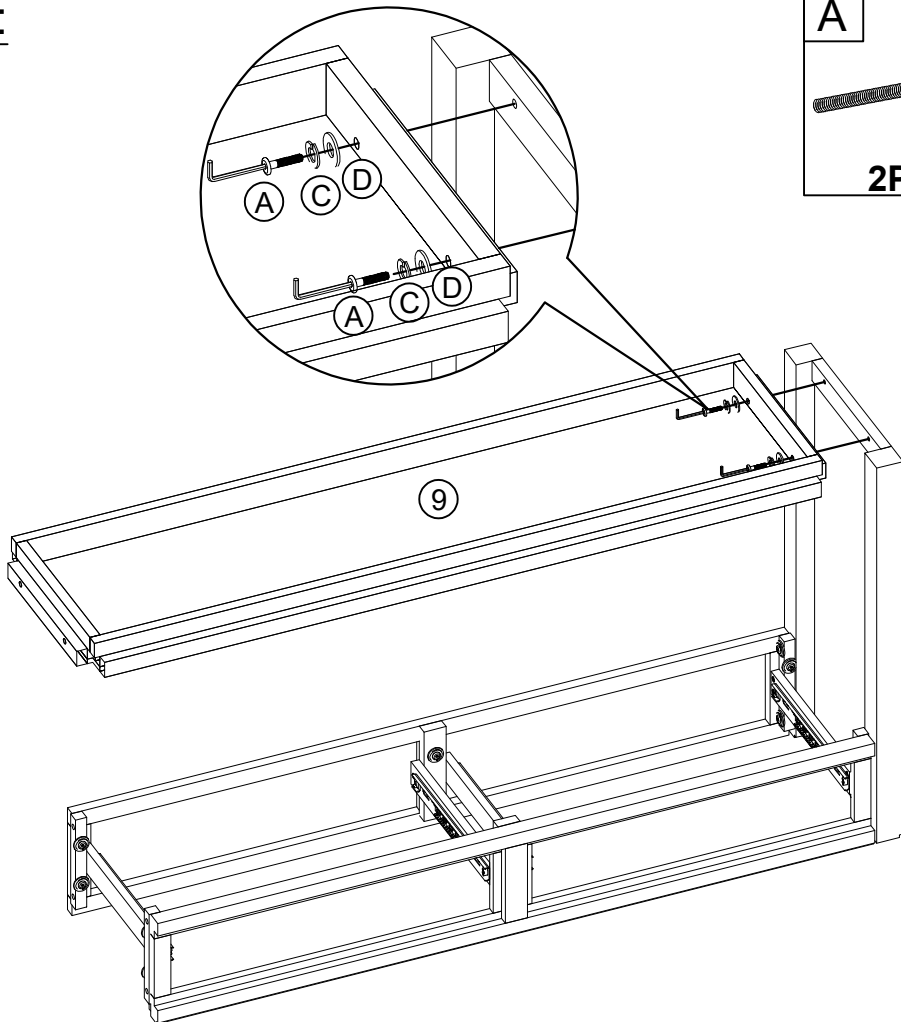

ASSEMBLY INSTRUCTION

Detail View

Part List :

1  Front Frame Assembly -1pc	2  Back Frame Assembly-1pc	3  Right Rail Support-1pc
4  Left Rail Support-1pc	5  Middle Rail Support-1pc	6  Right frame -1pc
7  Left frame -1pc	8  Top Panel -1pc	9  Bottom Frame-1pc
10  Left Front Panel Drawer-1pcs	11  Right Front Panel Drawer-1pcs	12  Left Side Panel Drawer-2pcs
13  Right Side Panel Drawer-2pcs	14  Back Panel Drawer - 2pcs	15  Bottom Panel Drawer -2pcs
16  Back Panel - 1pcs		

Hardware List

<p>A</p>  <p>Ø1/4" x 50mm Bolt=8pcs</p>	<p>B</p>  <p>Ø1/4" x 30mm Bolt=28pcs</p>	<p>C</p>  <p>Ø1/4" x 11mm Spring Washer =36pcs</p>
<p>D</p>  <p>Ø1/4" x 13mm Flat washers =36pcs</p>	<p>E</p>  <p>Ø3.5 x 15mm Screw=20pcs</p>	<p>F</p>  <p>Ø4 x 25mm Screw=8pcs</p>
<p>G</p>  <p>Ø4 x 45mm Screw=8pcs</p>	<p>H</p>  <p>K4mm Allen key (1pc)</p>	<p>I</p>  <p>Kippschutz-Hardware-Kit =2pcs</p>

ASSEMBLY TOOLS REQUIRED (NOT INCLUDED)

PLEASE BE CAREFUL DO NOT DAMAGE THE HOLE POSITION WHEN YOU USE POWER TOOLS !

STEP 1:

B  6PCS	C  6PCS	D  6PCS	H  1PCS
---	--	--	--

STEP 2:

B  6PCS	C  6PCS	D  6PCS
--	--	--

STEP 3:

B	C	D
		
4PCS	4PCS	4PCS

STEP 4:

A	C	D
		
2PCS	2PCS	2PCS

STEP 5:

A	B	C	D
			
2PCS	4PCS	6PCS	6PCS

STEP 6:

A	B	C	D
			
4PCS	8PCS	12PCS	12PCS