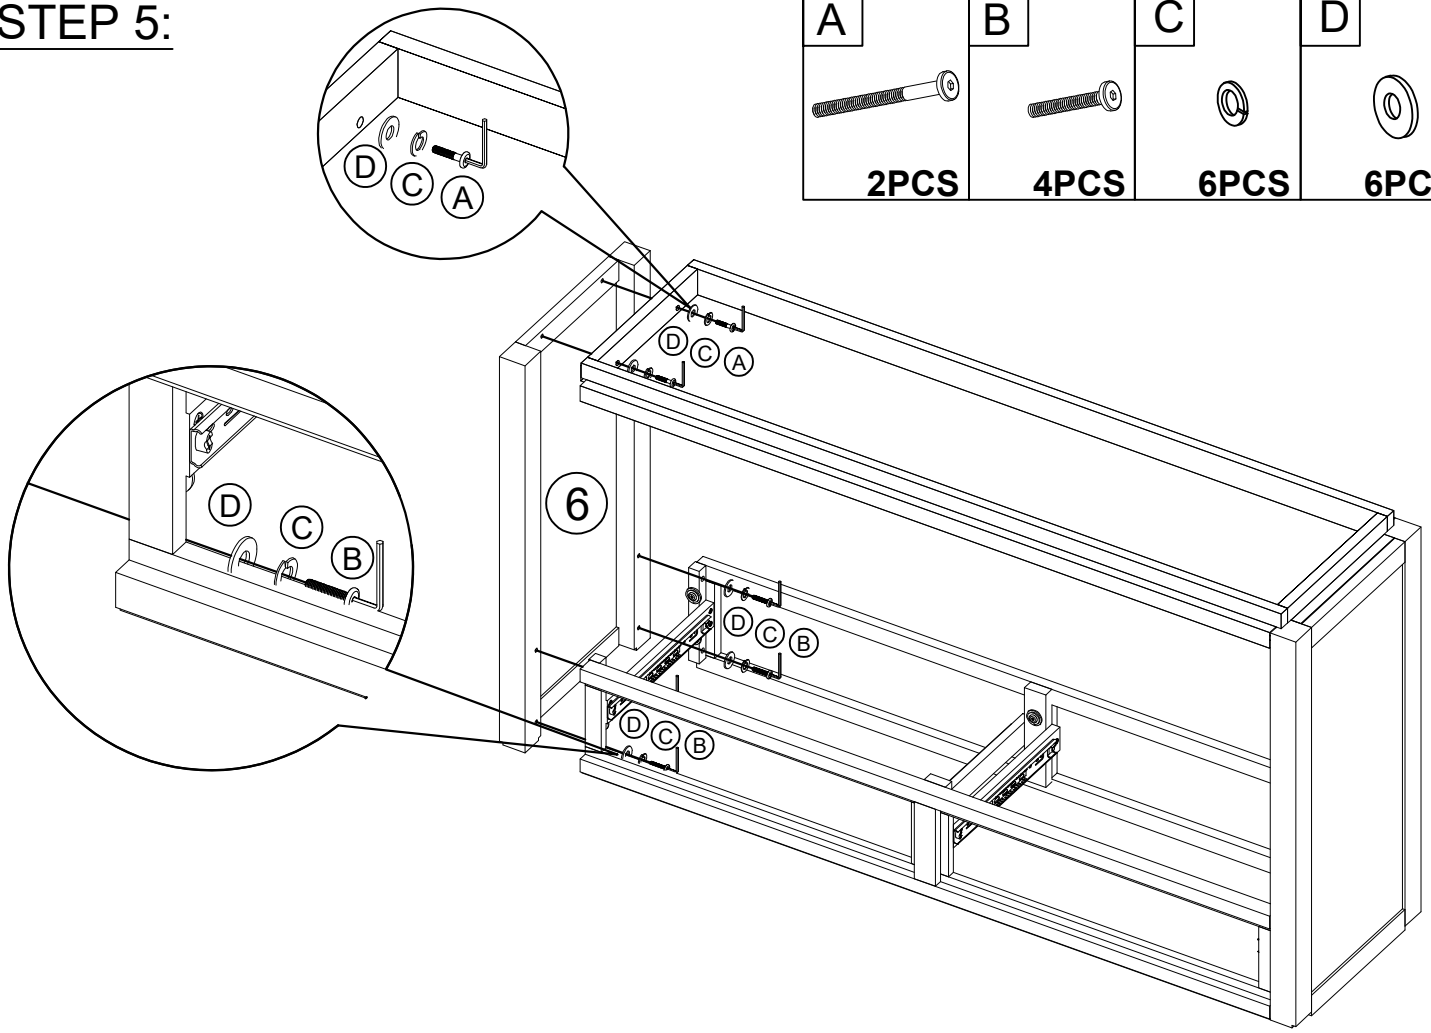

Hardware List

<p>A</p>  <p>Ø1/4" x 50mm Bolt=8pcs</p>	<p>B</p>  <p>Ø1/4" x 30mm Bolt=28pcs</p>	<p>C</p>  <p>Ø1/4" x 11mm Spring Washer =36pcs</p>
<p>D</p>  <p>Ø1/4" x 13mm Flat washers =36pcs</p>	<p>E</p>  <p>Ø3.5 x 15mm Screw=20pcs</p>	<p>F</p>  <p>Ø4 x 25mm Screw=8pcs</p>
<p>G</p>  <p>Ø4 x 45mm Screw=8pcs</p>	<p>H</p>  <p>K4mm Allen key (1pc)</p>	<p>I</p>  <p>Kippschutz-Hardware-Kit =2pcs</p>

STEP 3:

B	C	D
		
4PCS	4PCS	4PCS

STEP 4:

A	C	D
		
2PCS	2PCS	2PCS

STEP 5:

A	B	C	D
			
2PCS	4PCS	6PCS	6PCS

STEP 6:

A	B	C	D
			
4PCS	8PCS	12PCS	12PCS