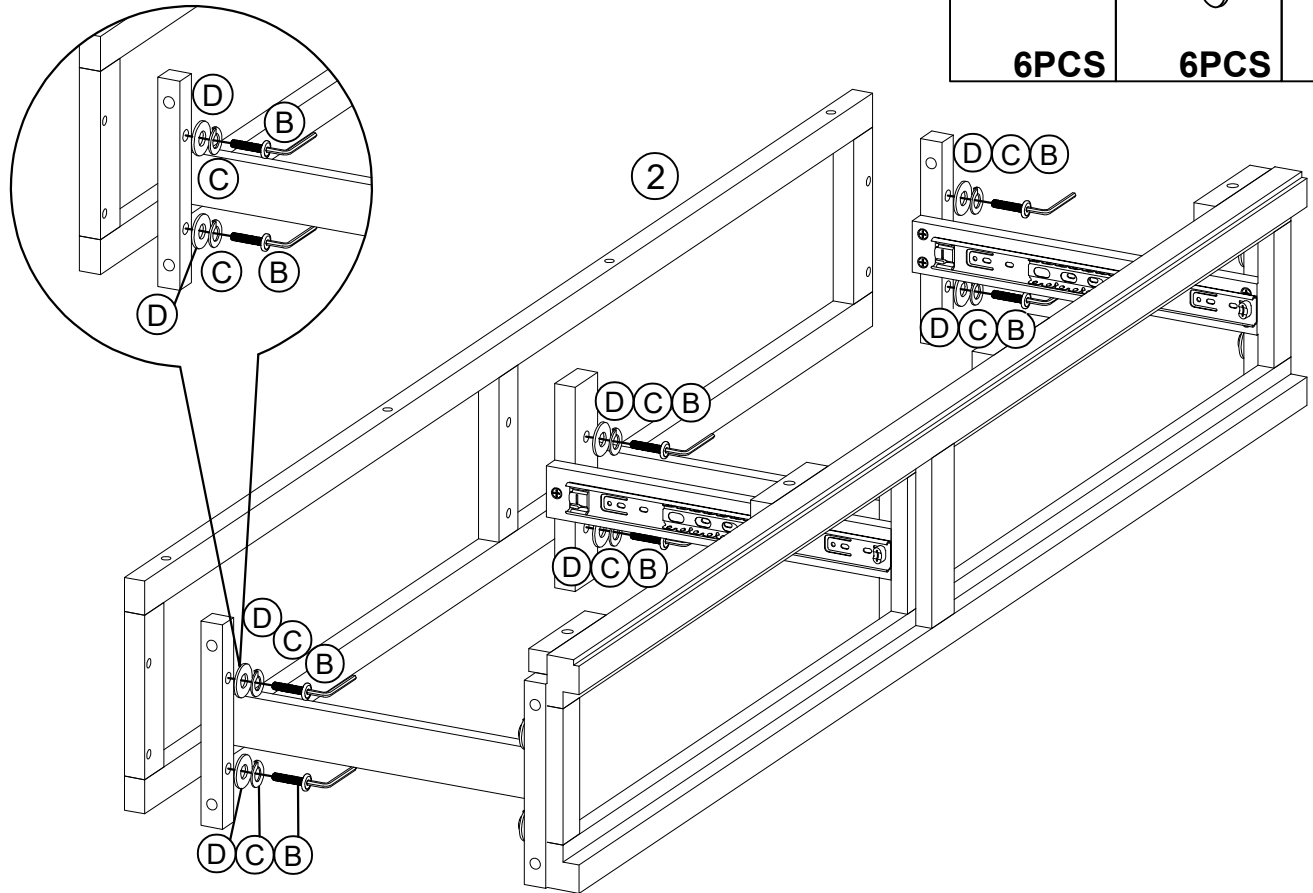

ASSEMBLY INSTRUCTION

Detail View

Part List :

1  Front Frame Assembly -1pc	2  Back Frame Assembly-1pc	3  Right Rail Support-1pc
4  Left Rail Support-1pc	5  Middle Rail Support-1pc	6  Right frame -1pc
7  Left frame -1pc	8  Top Panel -1pc	9  Bottom Frame-1pc
10  Left Front Panel Drawer-1pcs	11  Right Front Panel Drawer-1pcs	12  Left Side Panel Drawer-2pcs
13  Right Side Panel Drawer-2pcs	14  Back Panel Drawer - 2pcs	15  Bottom Panel Drawer -2pcs
16  Back Panel - 1pcs		

Hardware List

<p>A</p>  <p>Ø1/4" x 50mm Bolt=8pcs</p>	<p>B</p>  <p>Ø1/4" x 30mm Bolt=28pcs</p>	<p>C</p>  <p>Ø1/4" x 11mm Spring Washer =36pcs</p>
<p>D</p>  <p>Ø1/4" x 13mm Flat washers =36pcs</p>	<p>E</p>  <p>Ø3.5 x 15mm Screw=20pcs</p>	<p>F</p>  <p>Ø4 x 25mm Screw=8pcs</p>
<p>G</p>  <p>Ø4 x 45mm Screw=8pcs</p>	<p>H</p>  <p>K4mm Allen key (1pc)</p>	<p>I</p>  <p>Kippschutz-Hardware-Kit =2pcs</p>

ASSEMBLY TOOLS REQUIRED (NOT INCLUDED)

PLEASE BE CAREFUL DO NOT DAMAGE THE HOLE POSITION WHEN YOU USE POWER TOOLS !

STEP 1:

B  6PCS	C  6PCS	D  6PCS	H  1PCS
---	--	--	--

STEP 2:

B  6PCS	C  6PCS	D  6PCS
--	--	--

STEP 3:

B	C	D
		
4PCS	4PCS	4PCS

STEP 4:

A	C	D
		
2PCS	2PCS	2PCS

STEP 5:

A	B	C	D
			
2PCS	4PCS	6PCS	6PCS

STEP 6:

A	B	C	D
			
4PCS	8PCS	12PCS	12PCS