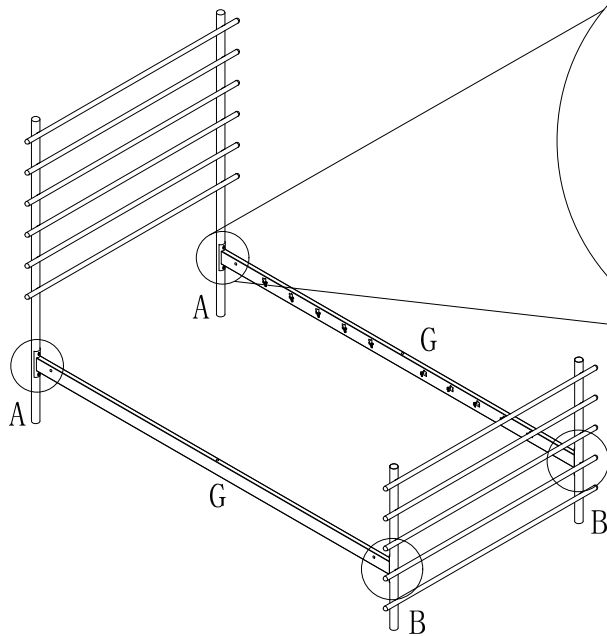

A		B		C		D		E		F		G	
													
2pcs		2pcs		11pcs		1pc		2pcs		10pcs		2pcs	
a	b	c	d	e	f	g	Spare parts						
													
M6*15 8pcs	M6*40 22pcs	M8*20 2pcs	M8*45 4pcs	M4 1pc	M6 8pcs	M5 1pc	4pcs						

3

NOTE: PLEASE DO NOT TIGHTEN THE BOLTS UNTIL ALL FIXED

3

4

5

5

Before assembling the mattress tube, please check whether the plastic clip is fastened on the bed beam, as shown in the picture, please fasten it by hand.