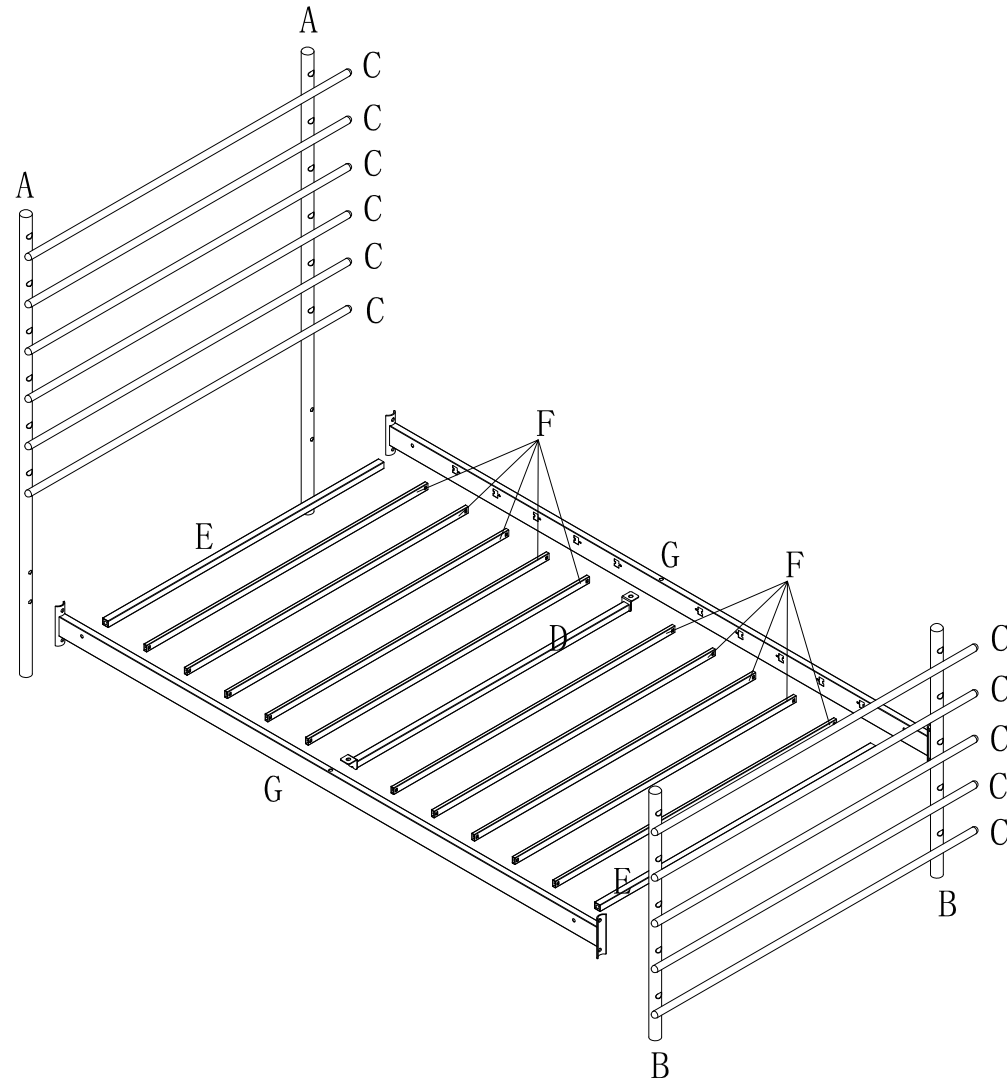

1

PARTS LIST

Minimum two person assembly