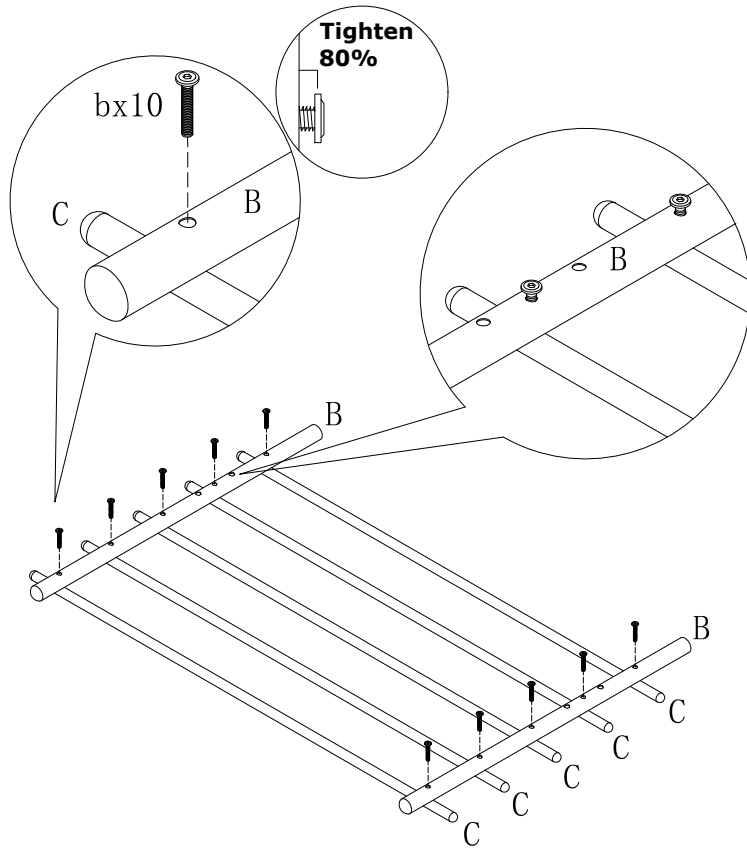

ASSEMBLY INSTRUCTION

MODEL NUMBER: 303L

NOTES:

- The item is only intended to be used indoors. The product must be assembled and used in accordance with the provisions of the manual.
- It is recommended that assembly is undertaken by about 2 adults. Please read assembly instructions before assembly and strictly adhere to each step outlined. Estimated assembly time is 30 minutes.

WARNING:

- **WARNING FOR YOUNG CHILDREN** - This product contains small components, please ensure that they are kept away from small children while assembling.

1

PARTS LIST

Minimum two person assembly

2

PARTS LIST

A		B		C		D		E		F		G	
													
2pcs		2pcs		11pcs		1pc		2pcs		10pcs		2pcs	
a	b	c	d	e	f	g	Spare parts						
													
M6*15 8pcs	M6*40 22pcs	M8*20 2pcs	M8*45 4pcs	M4 1pc	M6 8pcs	M5 1pc	4pcs						

3

NOTE: PLEASE DO NOT TIGHTEN THE BOLTS UNTIL ALL FIXED

3

4

5

5

Before assembling the mattress tube, please check whether the plastic clip is fastened on the bed beam, as shown in the picture, please fasten it by hand.