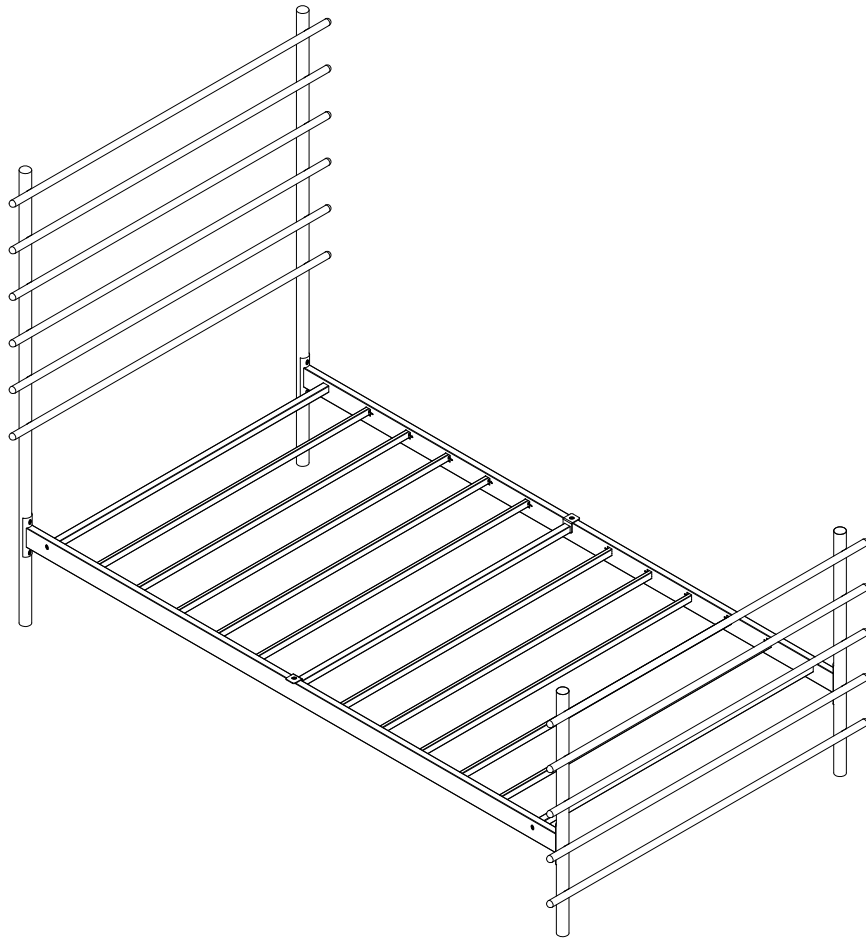

ASSEMBLY INSTRUCTION

MODEL NUMBER: 303L

NOTES:

- The item is only intended to be used indoors. The product must be assembled and used in accordance with the provisions of the manual.
- It is recommended that assembly is undertaken by about 2 adults. Please read assembly instructions before assembly and strictly adhere to each step outlined. Estimated assembly time is 30 minutes.

WARNING:

- **WARNING FOR YOUNG CHILDREN** - This product contains small components, please ensure that they are kept away from small children while assembling.

1

PARTS LIST

Minimum two person assembly

2

PARTS LIST

A		B		C		D		E		F		G	
													
2pcs		2pcs		11pcs		1pc		2pcs		10pcs		2pcs	
a	b	c	d	e	f	g	Spare parts						
													
M6*15 8pcs	M6*40 22pcs	M8*20 2pcs	M8*45 4pcs	M4 1pc	M6 8pcs	M5 1pc	4pcs						