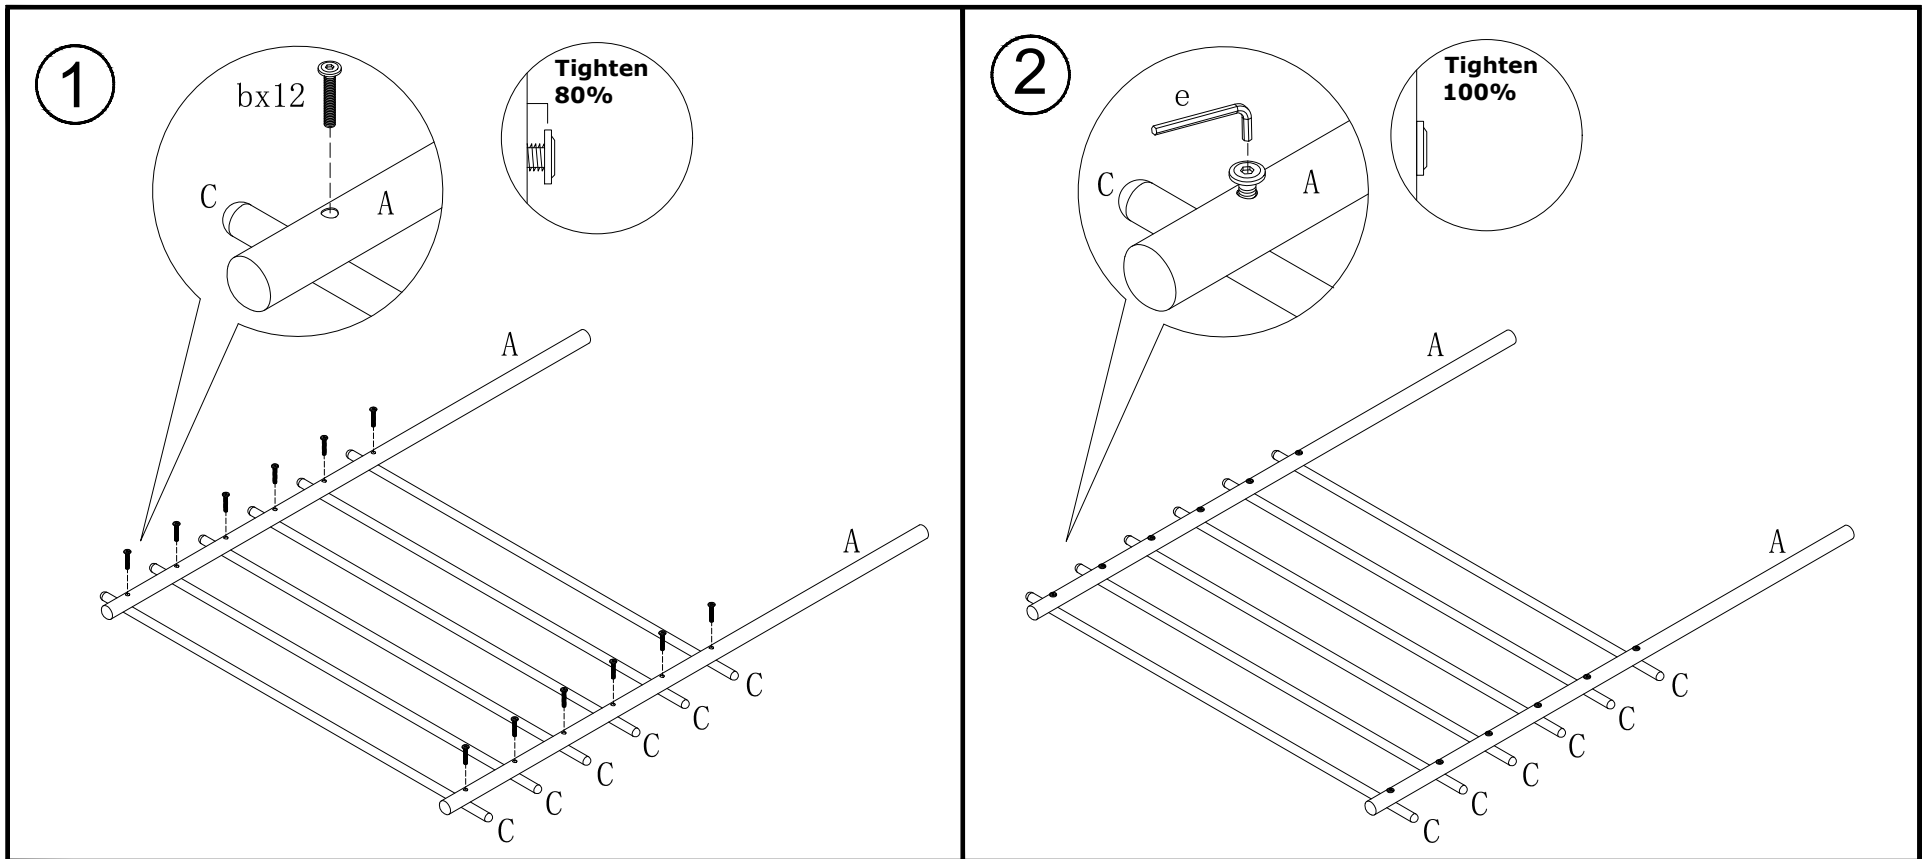

ASSEMBLY INSTRUCTION

MODEL NUMBER: 303L

NOTES:

- The item is only intended to be used indoors. The product must be assembled and used in accordance with the provisions of the manual.
- It is recommended that assembly is undertaken by about 2 adults. Please read assembly instructions before assembly and strictly adhere to each step outlined. Estimated assembly time is 30 minutes.

3

NOTE: PLEASE DO NOT TIGHTEN THE BOLTS UNTIL ALL FIXED

3

4

5

5

Before assembling the mattress tube, please check whether the plastic clip is fastened on the bed beam, as shown in the picture, please fasten it by hand.