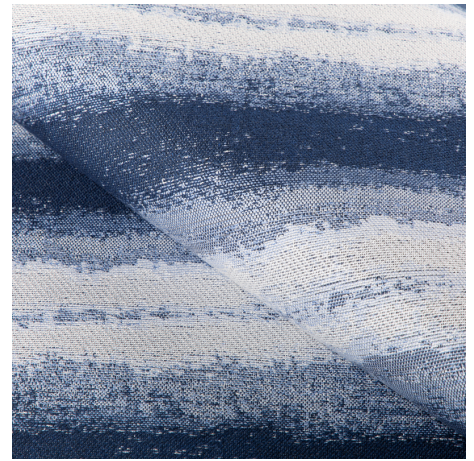

Riverwalk - Marine
SKU: 36932.51.0

kravet

SKU: **36932.51.0**

Repeat UOM: **in in (0 cm)**

Horizontal Repeat: **13 in (33.02 cm)**

Type: **Indoor / Outdoor**

Railroaded: **No**

Composition: **Solution Dyed Acrylic - 100%**

Width: **52 in (132.08 cm)**

Vertical Repeat: **17 in (43.18 cm)**

Brand: **Kravet Couture**

Finish: **C0 Soil And Stain Repellent Finish**

End Use: **Upholstery**

Performance ACT Symbols: 

KRAVET INC. © 2024