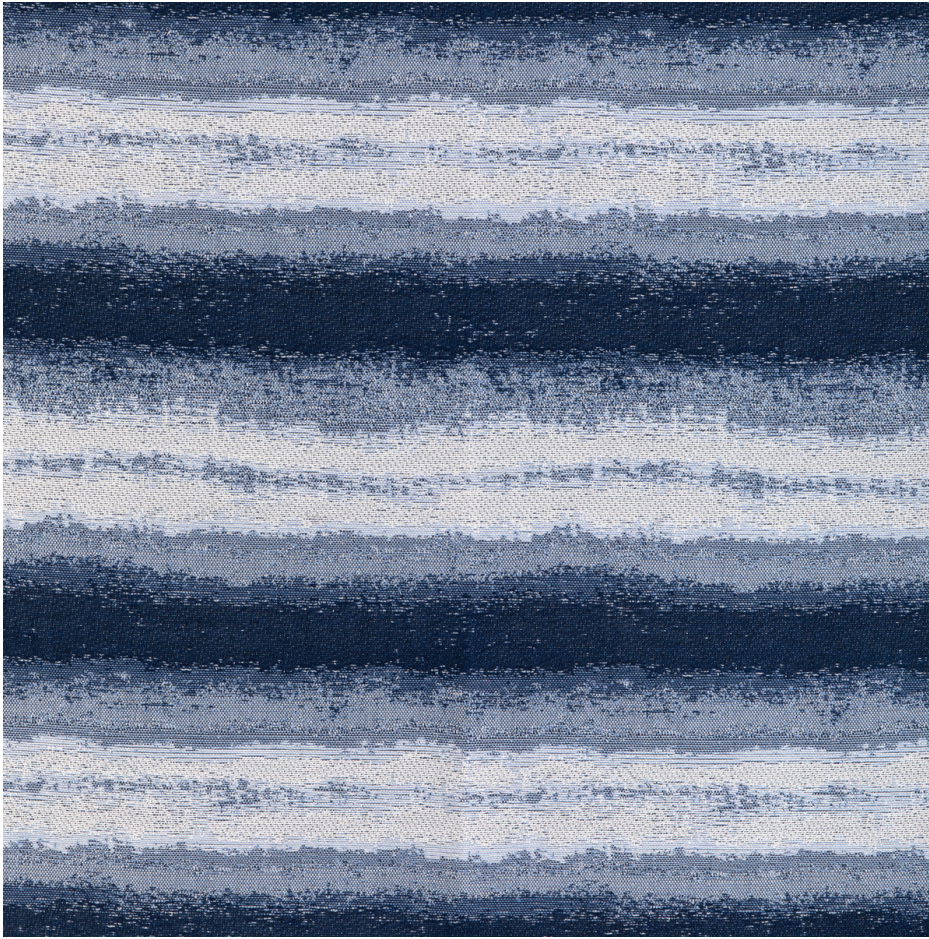

Riverwalk - Marine
SKU: 36932.51.0

kravet

SKU: **36932.51.0**

Repeat UOM: **in in (0 cm)**

Horizontal Repeat: **13 in (33.02 cm)**

Type: **Indoor / Outdoor**

Railroaded: **No**

Composition: **Solution Dyed Acrylic - 100%**

Width: **52 in (132.08 cm)**

Vertical Repeat: **17 in (43.18 cm)**

Brand: **Kravet Couture**

Finish: **C0 Soil And Stain Repellent Finish**

End Use: **Upholstery**

Performance ACT Symbols: 

KRAVET INC. © 2024