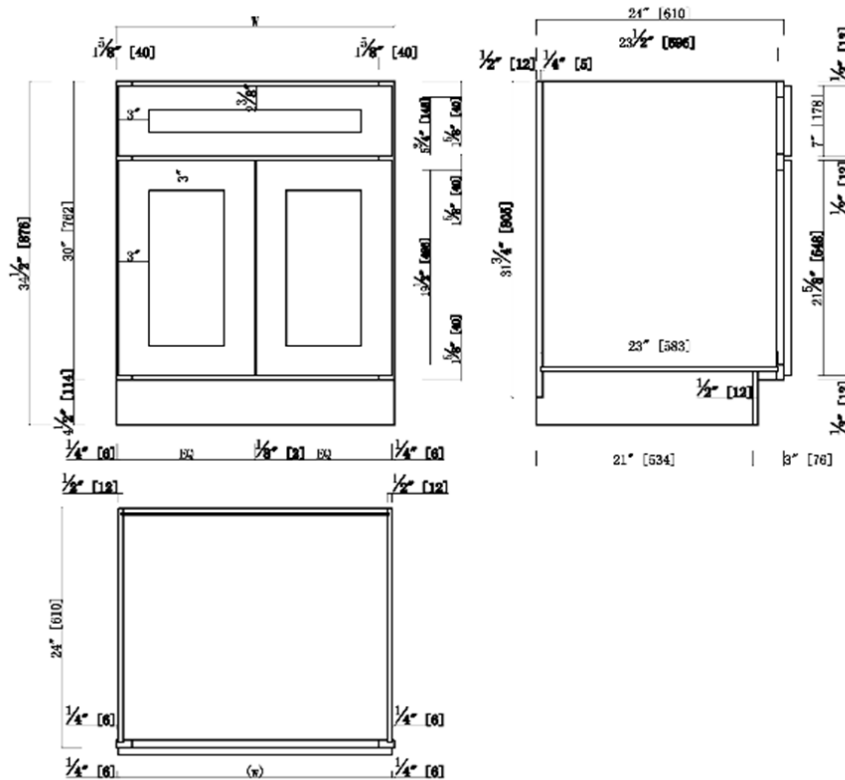

Two Door Sink Base Kitchen Cabinet

Specifications

- 3" Wide Shaker Door
- 3/4" Solid maple face frame, Fully overlay with 1/4" reveal
- MDF with wood veneer for door center & Fake drawer center for espresso finish
- 3/4" solid maple door frame & fake drawer frame for espresso finish
- 3/4" Premium HDF door and fake drawer for white finish
- Soft-closing hinge, 6 way adjustable
- 1/2" plywood with poplar veneer for side panels, bottom panels
- Metal Clips connectors
- RTA construction
- CARB P2 compliant

Dimensions

Warranty & Compliances

Warranty: Limited 1 year warranty
 California 93120: Compliant

Finishes/Colors

Espresso Finish	White Finish
30" x 24" x 34.5"	30" x 24" x 34.5"
33" x 24" x 34.5"	33" x 24" x 34.5"
36" x 24" x 34.5"	36" x 24" x 34.5"
42" x 24" x 34.5"	42" x 24" x 34.5"
48" x 24" x 34.5"	48" x 24" x 34.5"