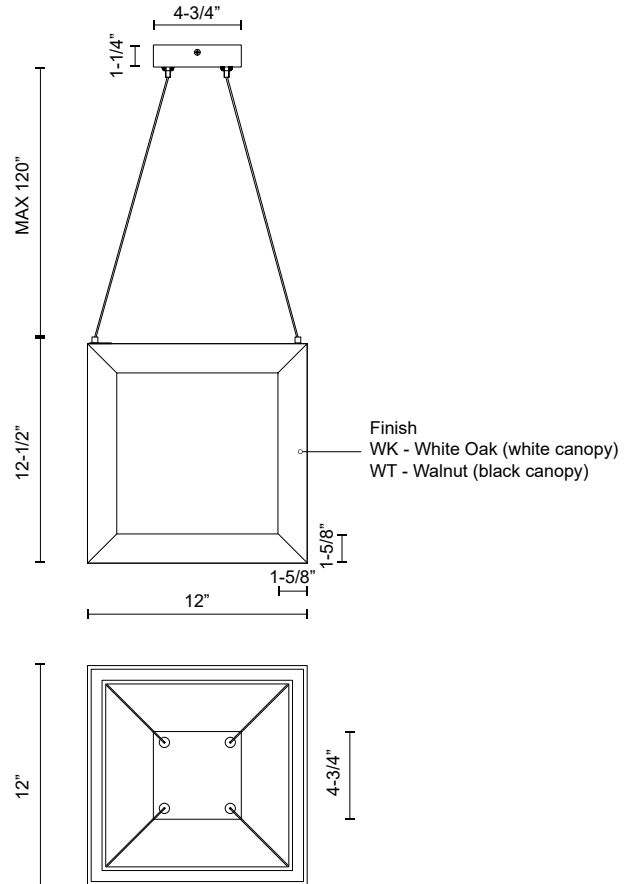

MORINA PD32901

PENDANTS

PROJECT

SPECIFICATION DETAILS

* For custom options, consult factory for details.

Fixture Dimensions	L12" x W12" x H12-1/2"
Light Source	LED with DC Driver
Wattage	20W
Total Lumens	1600lm
Delivered Lumens	700lm*
Voltage	120V
Color Temperature	3000K
CRI (Ra)	90CRI
Optional Color Temps	2700K - 5000K Available, Minimum Order Quantities Apply
LED Rated Life	50,000 hours
Dimming	100% - 10%, TRIAC or ELV Dimmer (Not Included)
Diffuser Details	White Silicone
Adjustable	Yes
Wire Length	120" Max
Wire Type	WK - White; WT - Black
Minimum Hang Height	24"
Location	Dry
Compliance	T24-JA8
Warranty	5 Years
Illumination Direction	Up/Down
CEC Title 24 JA8	Yes, JA8-19
Canopy Dimensions	L4-3/4" x W4-3/4" x H1-1/4"

DESCRIPTION

The Morina Collection is a fantastic way to bring natural tones and geometric designs inside the home. Stunning wood veneer provides a home for the frosted silicone diffuser and delivers ample up-and-down lighting that's great for any space in the home. The modern cubist shapes and white oak or walnut color options blend well with modern décor or rustic-style interiors.

KUZCO

19054 28TH AVENUE
SURREY - BC V3Z 6M3
CANADA

WWW.KUZCOLIGHTING.COM

COMMENT