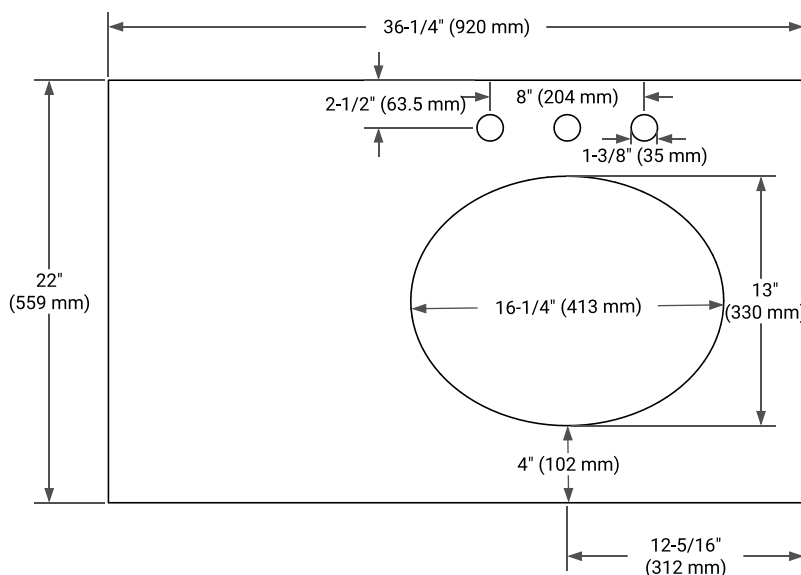

36" RIGHT OFFSET CABINET

BASE CABINET DIMENSIONS

36" W x 21.6" D x 34.5" H

FEATURES

- Solid wood frame & plywood panels
- Dovetail drawers and joints
- Soft closing doors & drawers

HARDWARE FINISHES*

Brushed Nickel Satin Brass Matte Black Polished Chrome

36" RIGHT OVAL SINK COUNTERTOP WITH 1.5 IN. THICKNESS

OVERALL DIMENSIONS

36.25" W x 22" D x 1.5" H

COUNTERTOP OPTIONS

Carrara White Quartz

FEATURES

- Solid countertop with mitered edges & seams
- Undermount white oval sink
- Pre-drilled for 8" widespread faucet

INCLUDED

- Countertop
- Matching Backsplash
- Oval Sink

COUNTERTOP PLAN VIEW

EDGE SIDE VIEW

THREE DIMENSIONAL COUNTERTOP VIEW