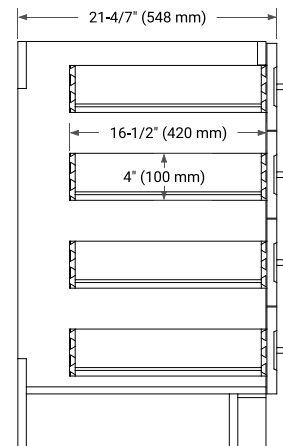

36" RIGHT OFFSET CABINET

BASE CABINET DIMENSIONS

36" W x 21.6" D x 34.5" H

FEATURES

- Solid wood frame & plywood panels
- Dovetail drawers and joints
- Soft closing doors & drawers

HARDWARE FINISHES*

Brushed Nickel Satin Brass Matte Black Polished Chrome

36" RIGHT OVAL SINK COUNTERTOP WITH 1.5 IN. THICKNESS

OVERALL DIMENSIONS

36.25" W x 22" D x 1.5" H

COUNTERTOP OPTIONS

Carrara White Quartz

FEATURES

- Solid countertop with mitered edges & seams
- Undermount white oval sink
- Pre-drilled for 8" widespread faucet

INCLUDED

- Countertop
- Matching Backsplash
- Oval Sink

COUNTERTOP PLAN VIEW

EDGE SIDE VIEW

THREE DIMENSIONAL COUNTERTOP VIEW