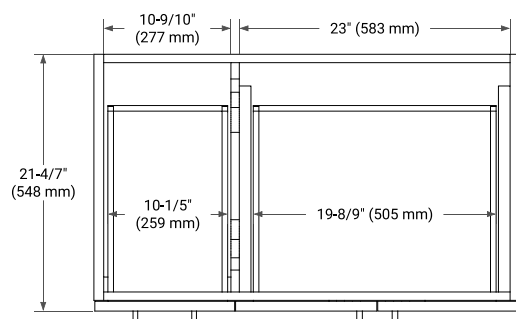

36" RIGHT OFFSET CABINET

BASE CABINET DIMENSIONS

36" W x 21.6" D x 34.5" H

FEATURES

- Solid wood frame & plywood panels
- Dovetail drawers and joints
- Soft closing doors & drawers

HARDWARE FINISHES*

Brushed Nickel Satin Brass Matte Black Polished Chrome

36" RIGHT OVAL SINK COUNTERTOP WITH 1.5 IN. THICKNESS

OVERALL DIMENSIONS

36.25" W x 22" D x 1.5" H

COUNTERTOP OPTIONS

Carrara White Quartz

FEATURES

- Solid countertop with mitered edges & seams
- Undermount white oval sink
- Pre-drilled for 8" widespread faucet

INCLUDED

- Countertop
- Matching Backsplash
- Oval Sink

COUNTERTOP PLAN VIEW

EDGE SIDE VIEW

THREE DIMENSIONAL COUNTERTOP VIEW