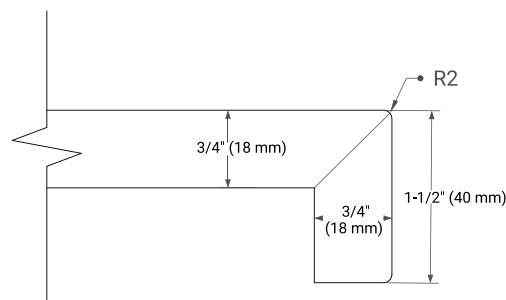

36" RIGHT OFFSET CABINET

BASE CABINET DIMENSIONS

36" W x 21.6" D x 34.5" H

FEATURES

- Solid wood frame & plywood panels
- Dovetail drawers and joints
- Soft closing doors & drawers

HARDWARE FINISHES*

Brushed Nickel Satin Brass Matte Black Polished Chrome

36" RIGHT OVAL SINK COUNTERTOP WITH 1.5 IN. THICKNESS

OVERALL DIMENSIONS

36.25" W x 22" D x 1.5" H

COUNTERTOP OPTIONS

Carrara White Quartz

FEATURES

- Solid countertop with mitered edges & seams
- Undermount white oval sink
- Pre-drilled for 8" widespread faucet

INCLUDED

- Countertop
- Matching Backsplash
- Oval Sink

COUNTERTOP PLAN VIEW

EDGE SIDE VIEW

THREE DIMENSIONAL COUNTERTOP VIEW