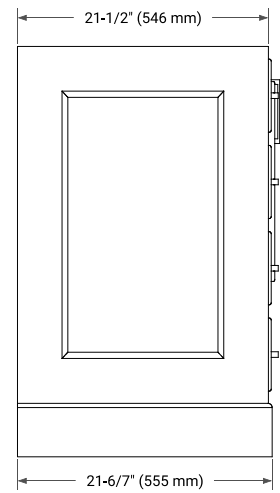

## BASE CABINET DIMENSIONS

60" W x 21.5" D x 34.5" H

## FRONT VIEW

## SIDE VIEW