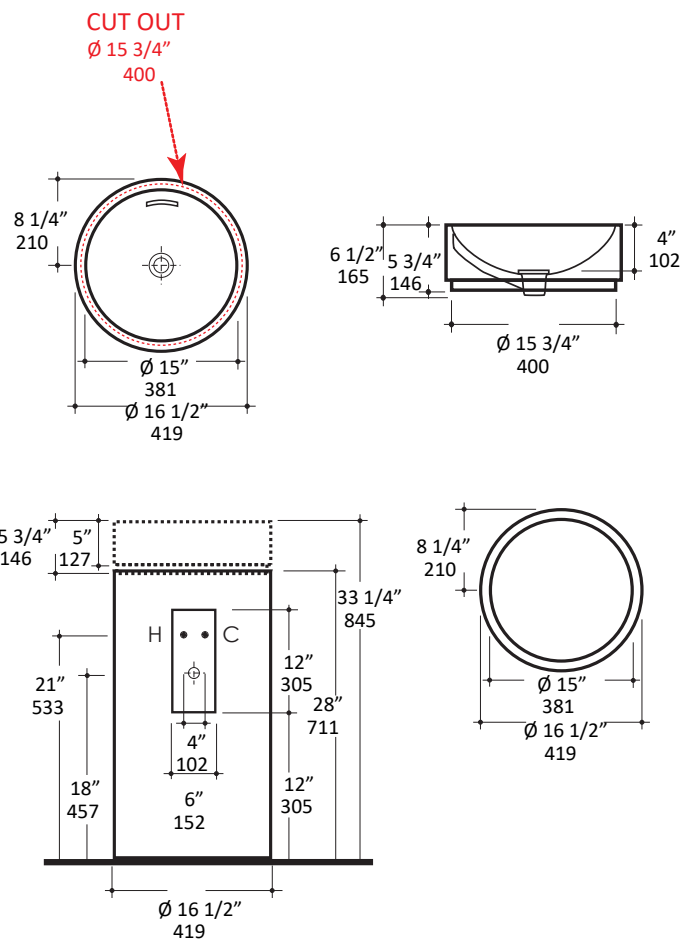

### Specifications:

|                             |  |
|-----------------------------|--|
| <b>Installation:</b>        | Vessel or pedestal   |
| <b>Exterior Dimensions:</b> | Ø 16 1/2" x 6 1/2"h  |
| <b>Material:</b>            | Solid surface  |
| <b>Weight:</b>              | Matte white (5125 sink) - 20 lbs<br>Gloss white (5125 sink) - 23 lbs<br>Matte white (5125P pedestal) - 36 lbs<br>Gloss white (5125P pedestal) - 48 lbs |
| <b>Overflow:</b>            | Yes  |
| <b>Finishes:</b>            | 001M - Matte white<br>001G - Gloss white   |
| <b>Faucet Holes:</b>        | N/A  |
| <b>Cut-out Size:</b>        | Ø 15 3/4" (template available upon request)  |
| <b>Drain Hole Size:</b>     | Ø 1 3/4"   |

### Features:

- Solid surface sink with overflow
- Most standard American drains can also be used
- Finished back
- Unfinished bottom
- Material is heat, stain, scratch, chemical, and impact resistant
- Pedestal 5150P sold separately
- Solid surface drain cover
- Wall outlet for plumbing
- If desired, a floor outlet for the plumbing can be drilled on job site

### Recommended Items:

- Furniture
  - 5150P - Pedestal made of solid surface
- European drain with overflow
  - 7100-18OF

LACAVA reserves the right to revise any dimension or information on this sheet without notice. Dimensions are nominal and may vary within an industry accepted tolerance of 1/4".  
Drawings provided herein are meant to give the user an idea of the product and are not made to scale.  
Revised: 8/14/2019