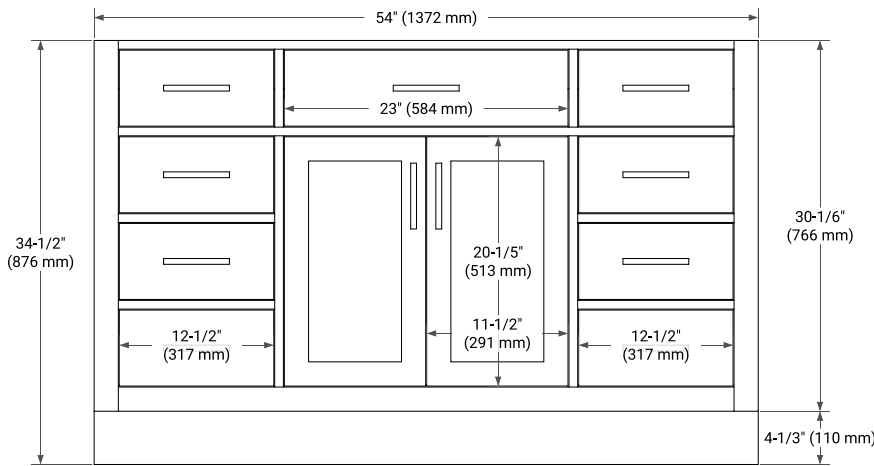

BASE CABINET DIMENSIONS

54" W x 21.5" D x 34.5" H

FEATURES

- Solid wood frame & plywood panels
- Dovetail drawers and joints
- Soft closing doors & drawers

HARDWARE FINISHES

Brushed Nickel Satin Brass Matte Black Polished Chrome

AVAILABLE COLORS

White Grey Midnight Blue White Oak

FRONT VIEW

SIDE VIEW

PLAN VIEW

OVERALL DIMENSIONS

54.25" W x 22" D x 1.5" H

COUNTERTOP OPTIONS

Carrara White Quartz

FEATURES

- Solid countertop with mitered edges & seams
- Undermount white oval sink
- Pre-drilled for 8" widespread faucet

INCLUDED

- Countertop
- Matching Backsplash
- Oval Sink

COUNTERTOP PLAN VIEW

EDGE SIDE VIEW

THREE DIMENSIONAL COUNTERTOP VIEW