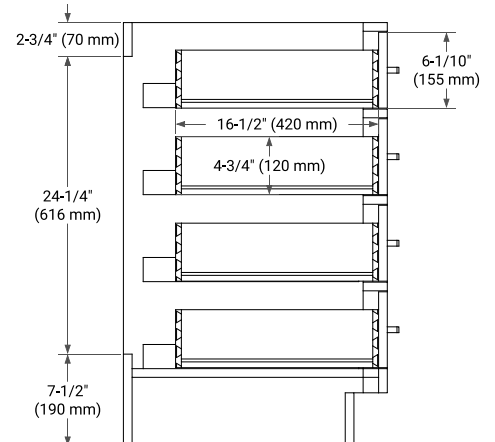

BASE CABINET DIMENSIONS

54" W x 21.5" D x 34.5" H

FEATURES

- Solid wood frame & plywood panels
- Dovetail drawers and joints
- Soft closing doors & drawers

HARDWARE FINISHES

Brushed Nickel Satin Brass Matte Black Polished Chrome

AVAILABLE COLORS

White Grey Midnight Blue White Oak

FRONT VIEW

SIDE VIEW

PLAN VIEW

OVERALL DIMENSIONS

54.25" W x 22" D x 1.5" H

COUNTERTOP OPTIONS

Carrara White Quartz

FEATURES

- Solid countertop with mitered edges & seams
- Undermount white oval sink
- Pre-drilled for 8" widespread faucet

INCLUDED

- Countertop
- Matching Backsplash
- Oval Sink

COUNTERTOP PLAN VIEW

EDGE SIDE VIEW

THREE DIMENSIONAL COUNTERTOP VIEW