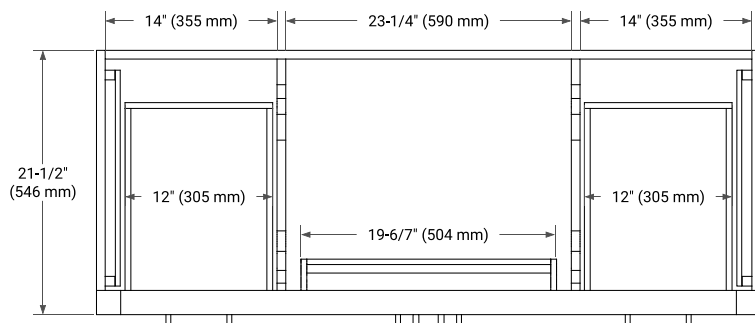

BASE CABINET DIMENSIONS

54" W x 21.5" D x 34.5" H

FEATURES

- Solid wood frame & plywood panels
- Dovetail drawers and joints
- Soft closing doors & drawers

HARDWARE FINISHES

Brushed Nickel Satin Brass Matte Black Polished Chrome

AVAILABLE COLORS

White Grey Midnight Blue White Oak

FRONT VIEW

SIDE VIEW

PLAN VIEW

OVERALL DIMENSIONS

54.25" W x 22" D x 1.5" H

COUNTERTOP OPTIONS

Carrara White Quartz

FEATURES

- Solid countertop with mitered edges & seams
- Undermount white oval sink
- Pre-drilled for 8" widespread faucet

INCLUDED

- Countertop
- Matching Backsplash
- Oval Sink

COUNTERTOP PLAN VIEW

EDGE SIDE VIEW

THREE DIMENSIONAL COUNTERTOP VIEW