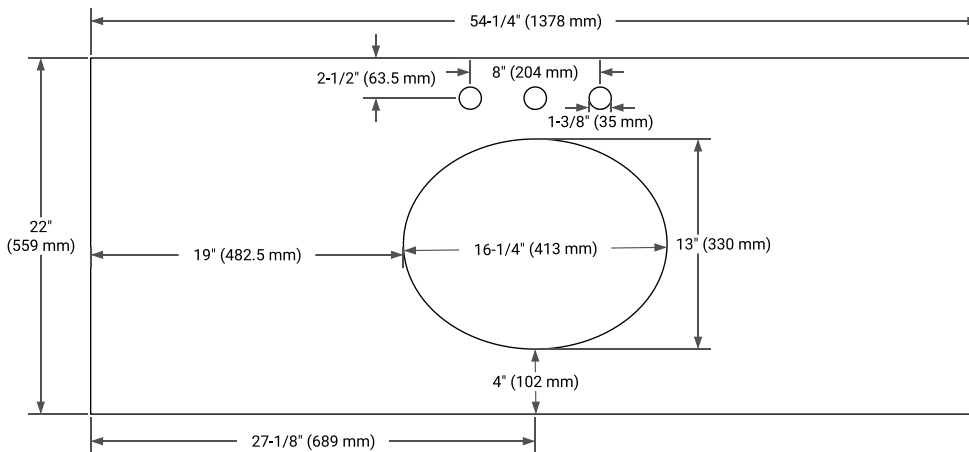

AVAILABLE COLORS

White Grey Midnight Blue White Oak

FRONT VIEW

SIDE VIEW

PLAN VIEW

OVERALL DIMENSIONS

54.25" W x 22" D x 1.5" H

COUNTERTOP OPTIONS

Carrara White Quartz

FEATURES

- Solid countertop with mitered edges & seams
- Undermount white oval sink
- Pre-drilled for 8" widespread faucet

INCLUDED

- Countertop
- Matching Backsplash
- Oval Sink

COUNTERTOP PLAN VIEW

EDGE SIDE VIEW

THREE DIMENSIONAL COUNTERTOP VIEW