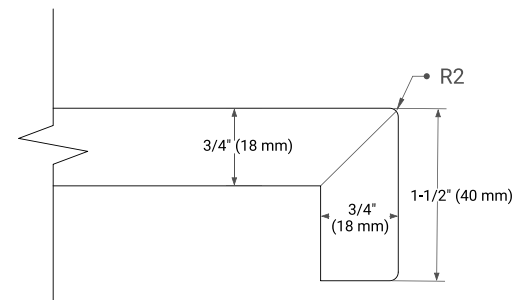

AVAILABLE COLORS

White Grey Midnight Blue White Oak

FRONT VIEW

SIDE VIEW

PLAN VIEW

OVERALL DIMENSIONS

54.25" W x 22" D x 1.5" H

COUNTERTOP OPTIONS

Carrara White Quartz

FEATURES

- Solid countertop with mitered edges & seams
- Undermount white oval sink
- Pre-drilled for 8" widespread faucet

INCLUDED

- Countertop
- Matching Backsplash
- Oval Sink

COUNTERTOP PLAN VIEW

EDGE SIDE VIEW

THREE DIMENSIONAL COUNTERTOP VIEW