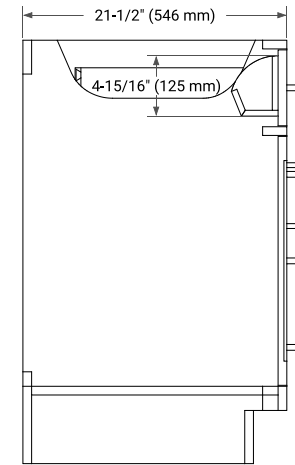

BASE CABINET DIMENSIONS

54" W x 21.5" D x 34.5" H

FEATURES

- Solid wood frame & plywood panels
- Dovetail drawers and joints
- Soft closing doors & drawers

HARDWARE FINISHES

Brushed Nickel Satin Brass Matte Black Polished Chrome

AVAILABLE COLORS

White Grey Midnight Blue White Oak

FRONT VIEW

SIDE VIEW

PLAN VIEW

OVERALL DIMENSIONS

54.25" W x 22" D x 1.5" H

COUNTERTOP OPTIONS

Carrara White Quartz

FEATURES

- Solid countertop with mitered edges & seams
- Undermount white oval sink
- Pre-drilled for 8" widespread faucet

INCLUDED

- Countertop
- Matching Backsplash
- Oval Sink

COUNTERTOP PLAN VIEW

EDGE SIDE VIEW

THREE DIMENSIONAL COUNTERTOP VIEW