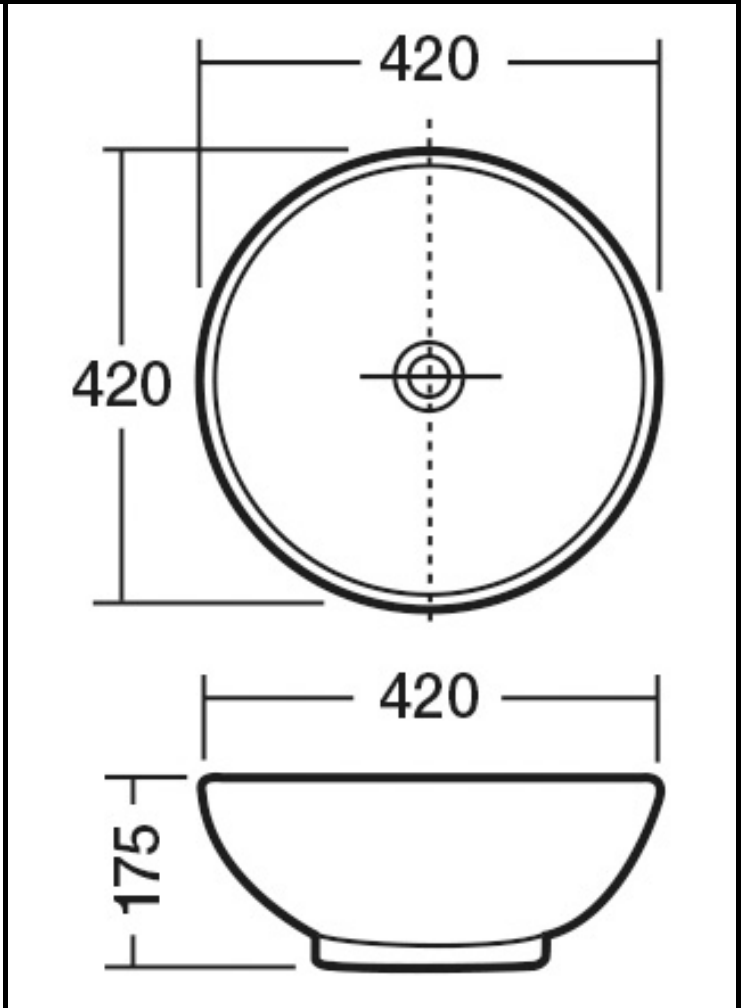

## CUSTOMER DATA SHEET - CERAMICS

SALES CODE: NBV124

DESCRIPTION: Tide Vessel 420 X 420X 175

### PRODUCT DIMENSIONS

Height (mm)	Width (mm)	Depth (mm)	Nett Wgt Kg
175	420	420	7

### PACKAGING DIMENSIONS

Height (mm)	Width (mm)	Depth (mm)	Gross Wgt Kg
195	440	440	7

### OUTER BOX DIMENSIONS (If Applicable)

Height (mm)	Width (mm)	Depth (mm)	Gross Wgt Kg
Barcode		5055369028450	