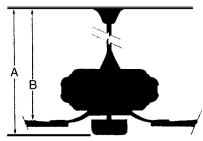

## MEASUREMENTS

Blade Finish:				Reversible Blades:	<b>No</b>
Blade Material:				Slope:	<b>Yes</b>
<b>ABS</b>				Hanging Weight:	<b>19.93</b>
Blade Sweep:	No. of Blades:	Blade Pitch:			
<b>64"</b>	<b>4</b>		Downrod 1 Outside Dia:	Downrod 2 Outside Dia:	
Downrod 1:	Downrod 1 Outside Dia:	Downrod 2:			
<b>6</b>	<b>.75</b>		Ceiling to Lowest Point: (Dim A)	Ceiling to Blade (Dim B)	Lead Wire: <b>80"</b>
			<b>16.0</b>	<b>10.75</b>	Motor Size: <b>DC 123X30mm</b>