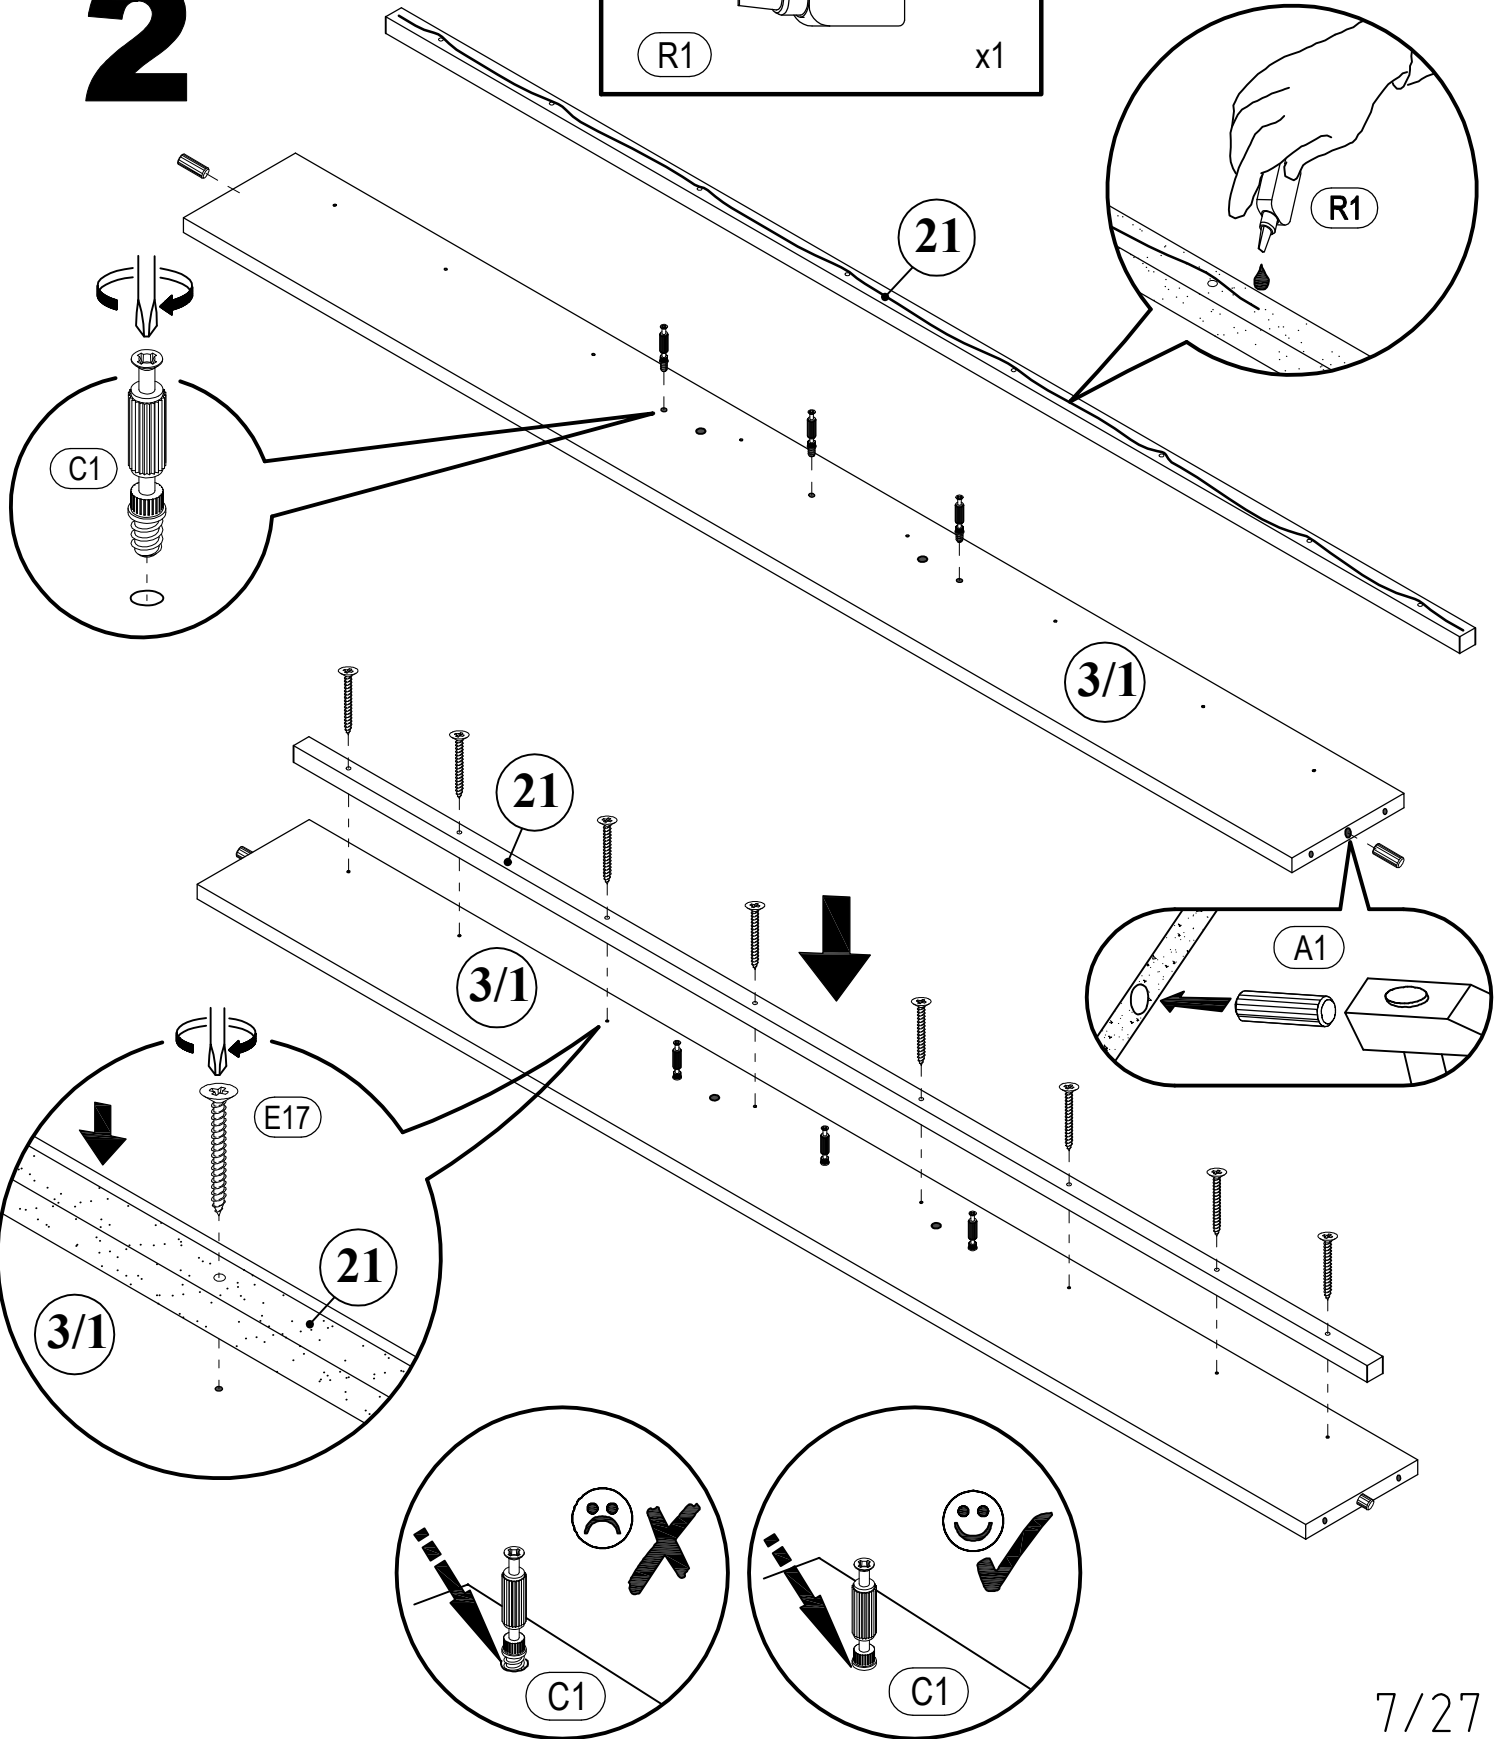

Milky Way Twin Bed

 A1 8*30mm 0,31*1,18 in x2	 C1 6*43mm 0,24*1,69 in x3	 E17 4*40mm 0,16*1,57 in x8
 R1 x1		

2