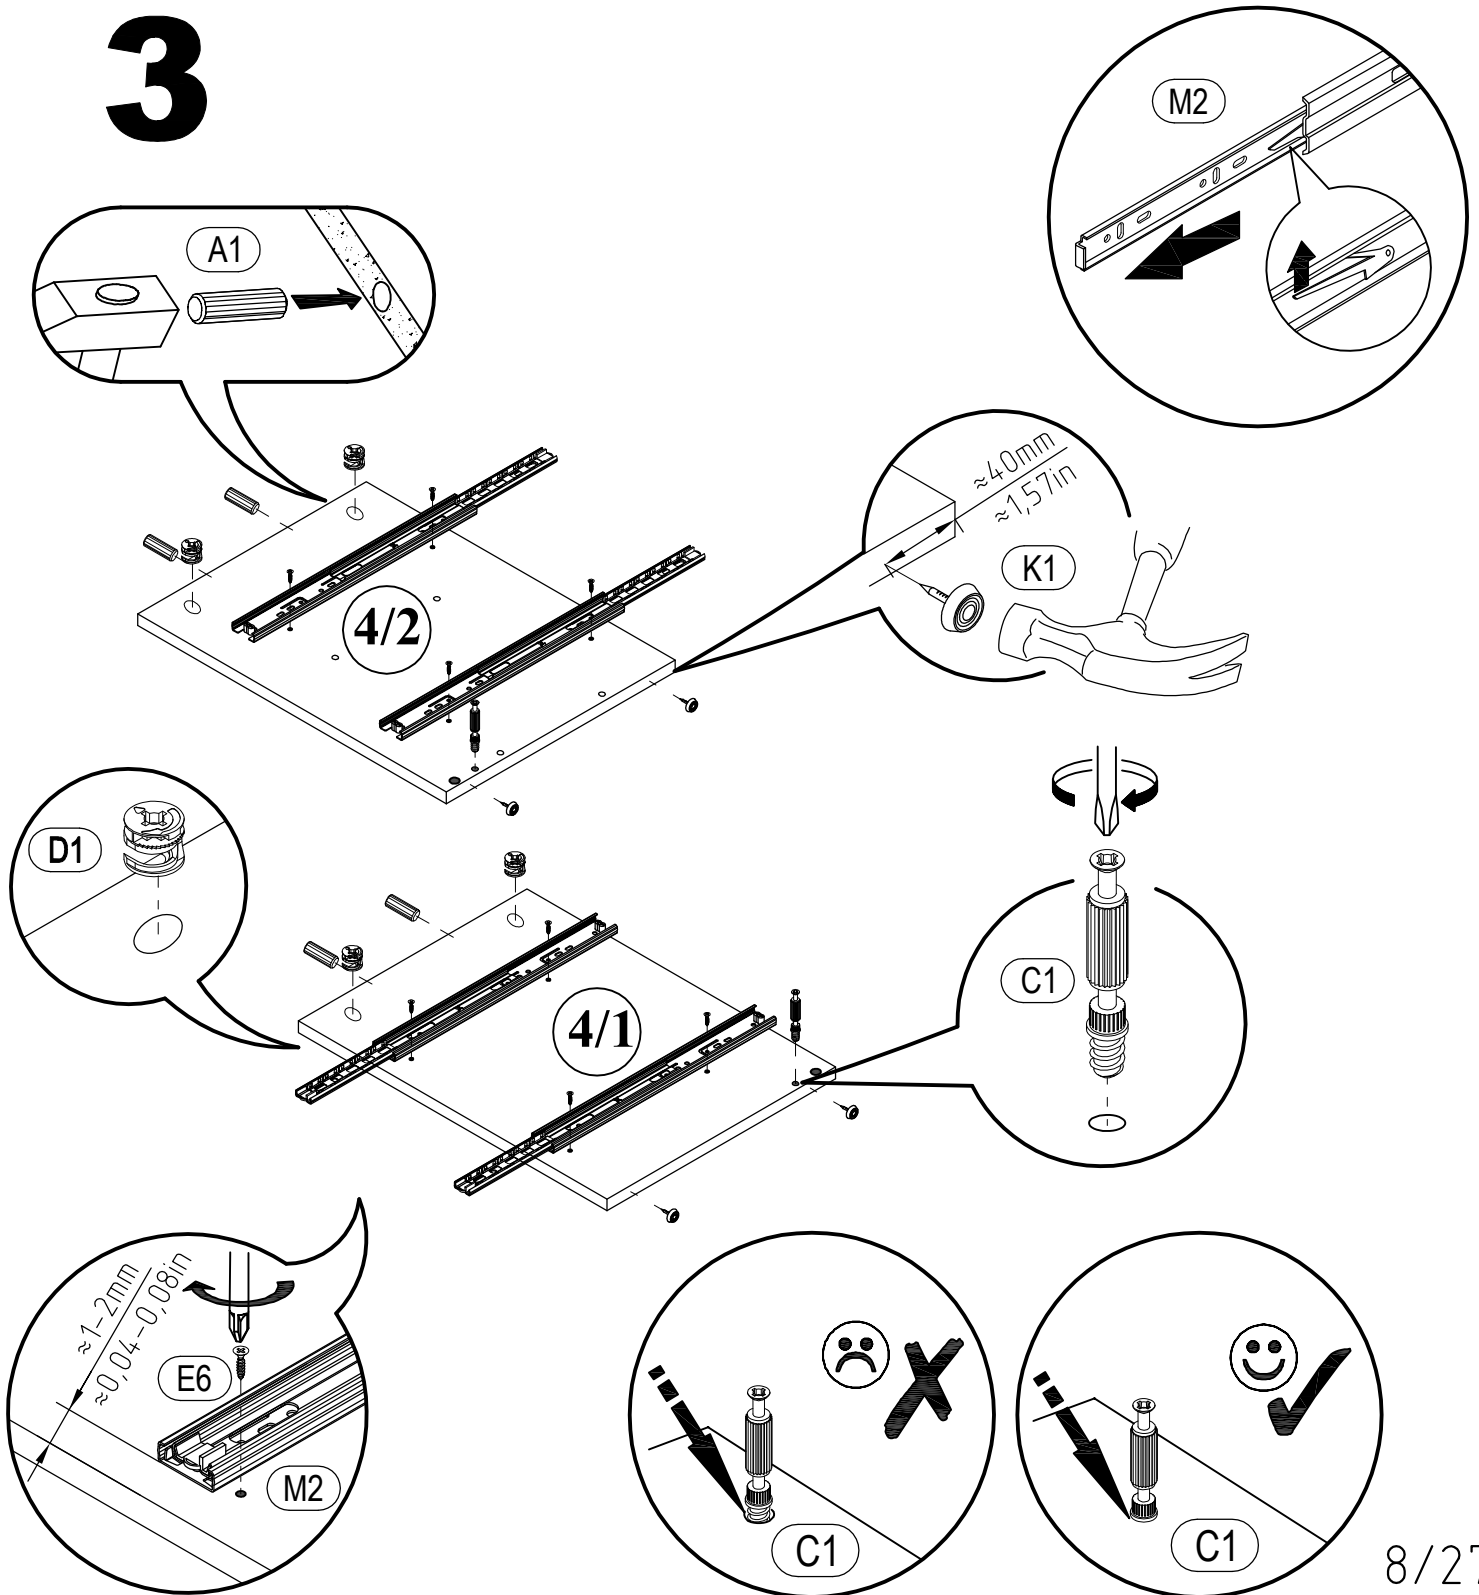

Milky Way Twin Bed

  A1 8*30mm 0,31*1,18 in x4	 C1 6*43mm 0,24*1,69 in x2	 D1 15/16 x4
  E6 3,5*16mm 0,14*0,63 in x8	 K1 x4	 M2 L-350mm L-13,78 in x2

3