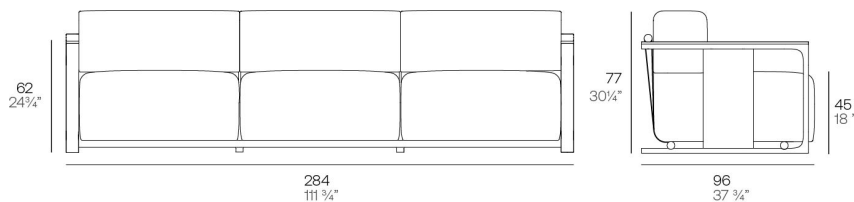

Weight: 108 Kg

Tulum. Sofá XL
Tulum. Extra Large Sofá
ref. 66072

Finishes

finishes

ALUMINIUM

Ref. 65072E

white

smoked