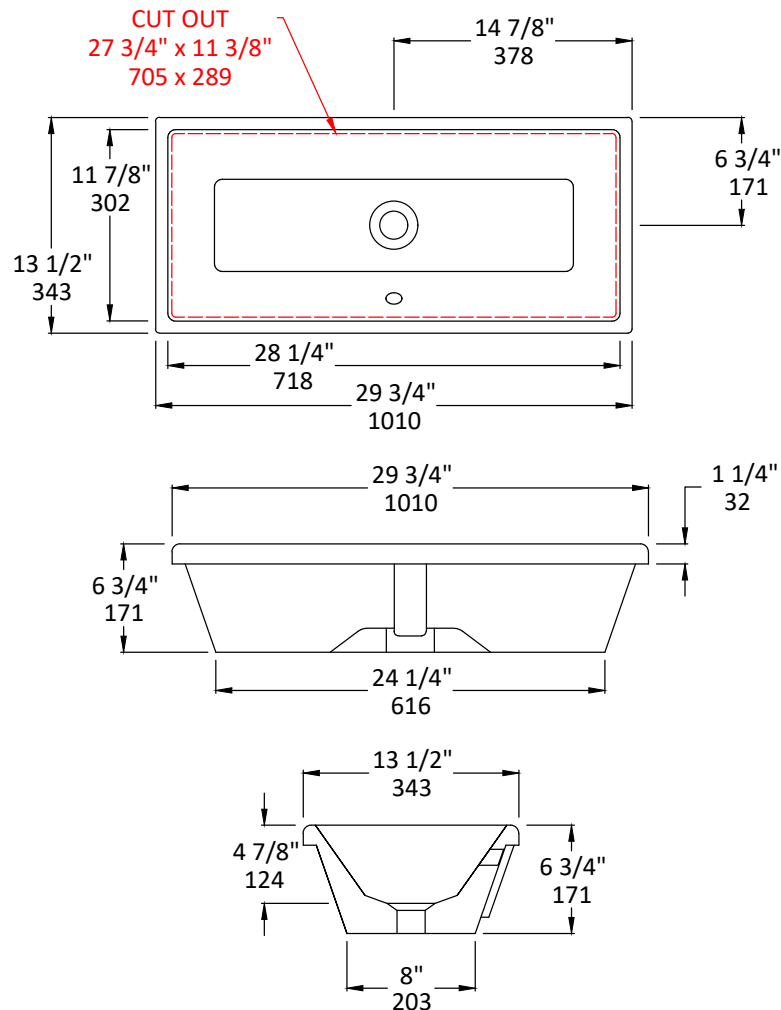

Specifications:

Installation:	Undercounter
Interior Dimensions:	28 1/4" w x 11 7/8" d x 4 7/8" h
Exterior Dimensions:	29 3/4" w x 13 1/2" d x 6 3/4" h
Material:	Porcelain
Weight:	34 lbs
Overflow:	Yes
Finishes:	001 - White
Faucet Holes:	N/A
Cut-out Size:	27 3/4" x 11 3/8" (template available upon request)
Drain Hole Size:	Ø 1 3/4"

LACAVA reserves the right to revise any dimension or information on this sheet without notice. Dimensions are nominal and may vary within an industry accepted tolerance of 1/4". Drawings provided herein are meant to give the user an idea of the product and are not made to scale.