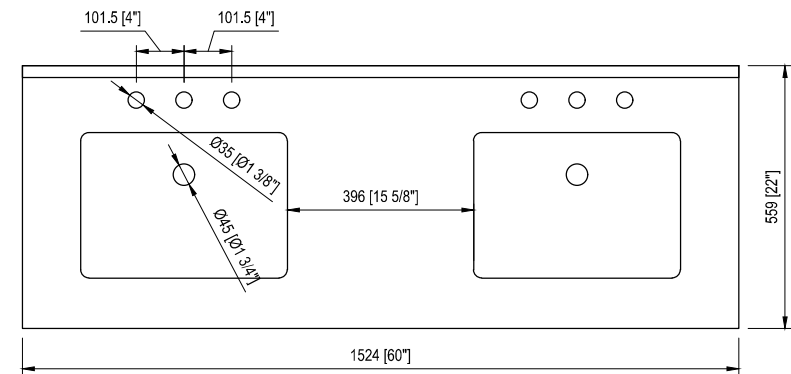

60"-D Bathroom Vanity

60 in. W x 22 in. D x 34 in. H
(152.4 cm x 55.9 cm x 86.3 cm)

Top View

Back View