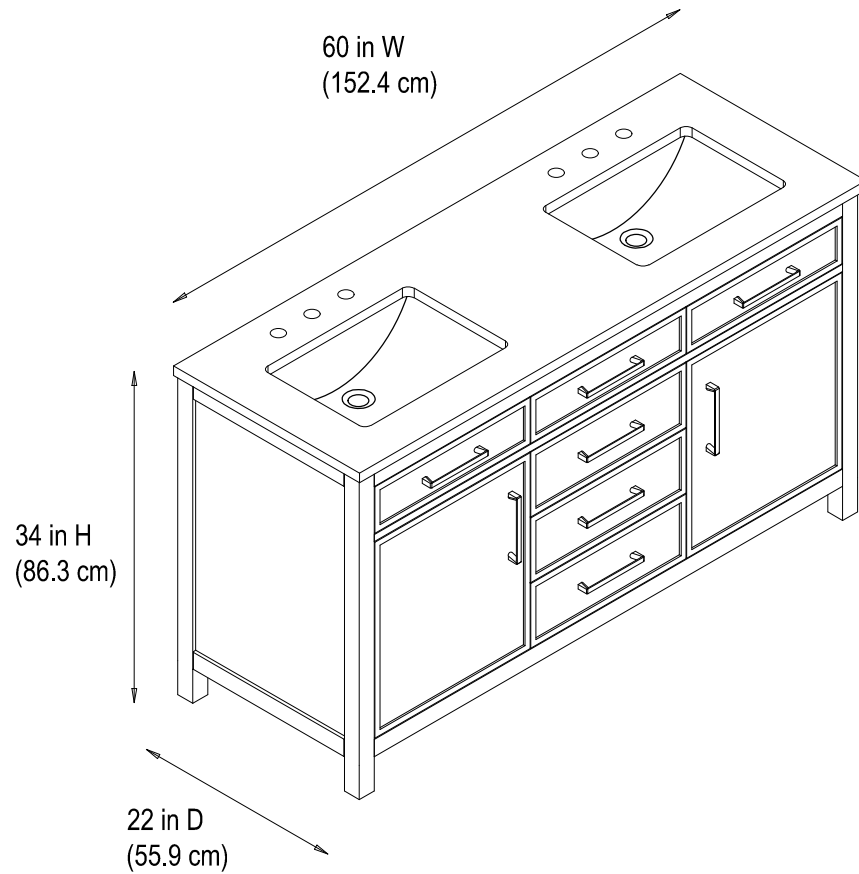

60"-D Bathroom Vanity

60 in. W x 22 in. D x 34 in. H
(152.4 cm x 55.9 cm x 86.3 cm)

Top View

Back View