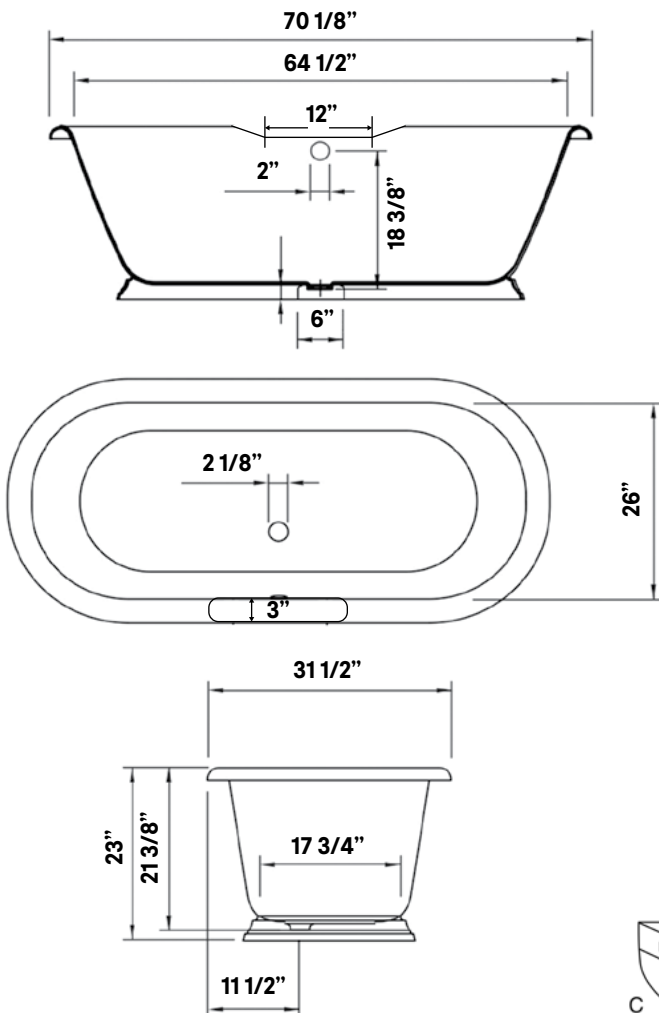

Cast Iron Bath

#2162 | 70 1/8" L x 31 1/2" W x 23" H

401 lbs, 63 Gallons

Cast iron bathtubs are handmade in Europe with the finest materials. Fired with a thick coating of AA grade titanium-based enamel for unparalleled hardness and non-porosity, the extremely durable surface is easy to clean and resistant to stains, bacteria and other microbes. Cast iron also keeps your bath warm for the longest possible time.

Rim Configuration

Flat Area for Faucet holes. Please specify c.c. measurement.

Colours

White Interior & Exterior
White Interior & Custom Colour Exterior

Note

Rough-in dimensions may vary +/- 1/2" and are subject to change.

! Please note that this product uses a low profile pedestal with reduced clearance below the drain. Horizontal waste tube will be approximately 3/4" below finished floor level. Floor must be channeled to accommodate drain.