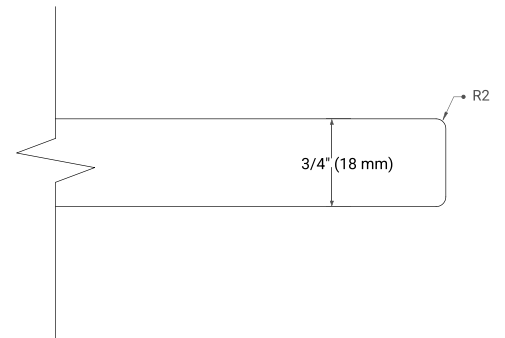

PLAN VIEW

49" SINGLE RECTANGLE SINK COUNTERTOP WITH 0.75 IN. THICKNESS

OVERALL DIMENSIONS

49" W x 22" D x 0.75" H

COUNTERTOP OPTIONS

Carrara Marble

FEATURES

- Solid countertop with mitered edges & seams
- Undermount white rectangular sink
- Pre-drilled for 8" widespread faucet

INCLUDED

- Countertop
- Matching Backsplash
- Rectangle Sink

COUNTERTOP PLAN VIEW

EDGE SIDE VIEW

THREE DIMENSIONAL COUNTERTOP VIEW