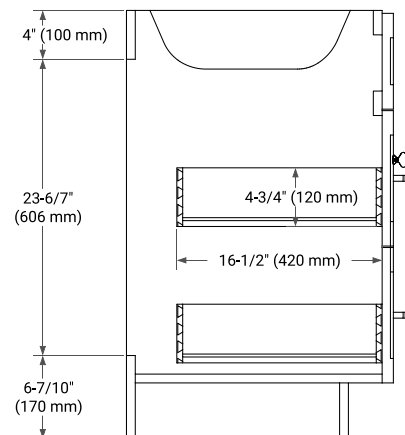

48" SINGLE SINK BASE CABINET

BASE CABINET DIMENSIONS

48" W x 21.5" D x 34.5" H

FEATURES

- Solid wood frame & plywood panels
- Dovetail drawers and joints
- Soft closing doors & drawers

HARDWARE FINISHES*

Brushed Nickel Satin Brass Matte Black Polished Chrome

PLAN VIEW

49" SINGLE RECTANGLE SINK COUNTERTOP WITH 0.75 IN. THICKNESS

OVERALL DIMENSIONS

49" W x 22" D x 0.75" H

COUNTERTOP OPTIONS

Carrara Marble

FEATURES

- Solid countertop with mitered edges & seams
- Undermount white rectangular sink
- Pre-drilled for 8" widespread faucet

INCLUDED

- Countertop
- Matching Backsplash
- Rectangle Sink

COUNTERTOP PLAN VIEW

EDGE SIDE VIEW

THREE DIMENSIONAL COUNTERTOP VIEW