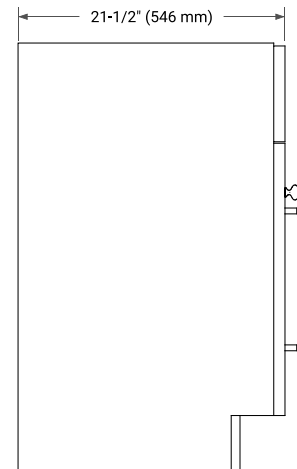

48" SINGLE SINK BASE CABINET

BASE CABINET DIMENSIONS

48" W x 21.5" D x 34.5" H

FEATURES

- Solid wood frame & plywood panels
- Dovetail drawers and joints
- Soft closing doors & drawers

HARDWARE FINISHES*

Brushed Nickel Satin Brass Matte Black Polished Chrome

PLAN VIEW

49" SINGLE RECTANGLE SINK COUNTERTOP WITH 0.75 IN. THICKNESS

OVERALL DIMENSIONS

49" W x 22" D x 0.75" H

COUNTERTOP OPTIONS

Carrara Marble

FEATURES

- Solid countertop with mitered edges & seams
- Undermount white rectangular sink
- Pre-drilled for 8" widespread faucet

INCLUDED

- Countertop
- Matching Backsplash
- Rectangle Sink

COUNTERTOP PLAN VIEW

EDGE SIDE VIEW

THREE DIMENSIONAL COUNTERTOP VIEW