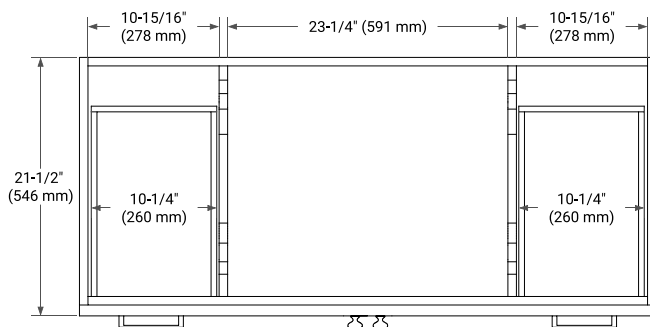

48" SINGLE SINK BASE CABINET

BASE CABINET DIMENSIONS

48" W x 21.5" D x 34.5" H

FEATURES

- Solid wood frame & plywood panels
- Dovetail drawers and joints
- Soft closing doors & drawers

HARDWARE FINISHES*

Brushed Nickel Satin Brass Matte Black Polished Chrome

PLAN VIEW

49" SINGLE RECTANGLE SINK COUNTERTOP WITH 0.75 IN. THICKNESS

OVERALL DIMENSIONS

49" W x 22" D x 0.75" H

COUNTERTOP OPTIONS

Carrara Marble

FEATURES

- Solid countertop with mitered edges & seams
- Undermount white rectangular sink
- Pre-drilled for 8" widespread faucet

INCLUDED

- Countertop
- Matching Backsplash
- Rectangle Sink

COUNTERTOP PLAN VIEW

EDGE SIDE VIEW

THREE DIMENSIONAL COUNTERTOP VIEW