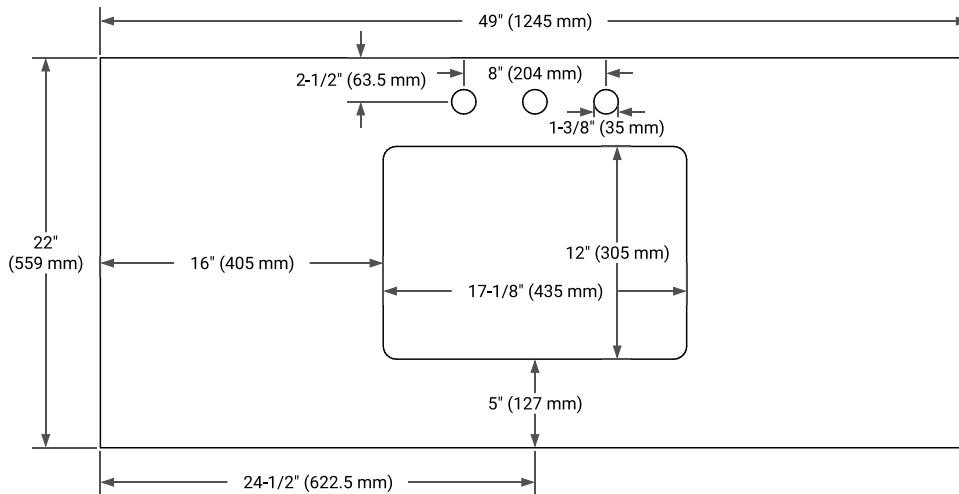

PLAN VIEW

49" SINGLE RECTANGLE SINK COUNTERTOP WITH 0.75 IN. THICKNESS

OVERALL DIMENSIONS

49" W x 22" D x 0.75" H

COUNTERTOP OPTIONS

Carrara Marble

FEATURES

- Solid countertop with mitered edges & seams
- Undermount white rectangular sink
- Pre-drilled for 8" widespread faucet

INCLUDED

- Countertop
- Matching Backsplash
- Rectangle Sink

COUNTERTOP PLAN VIEW

EDGE SIDE VIEW

THREE DIMENSIONAL COUNTERTOP VIEW