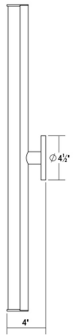

## Dimensions

Height:	32"
Width:	2.25"
Extends:	4"
Minimum Extension:	4
Maximum Extension:	4
Canopy/Backplate/Base:	4.5"
Size:	32"
Canopy/Backplate/Base Depth:	0.5