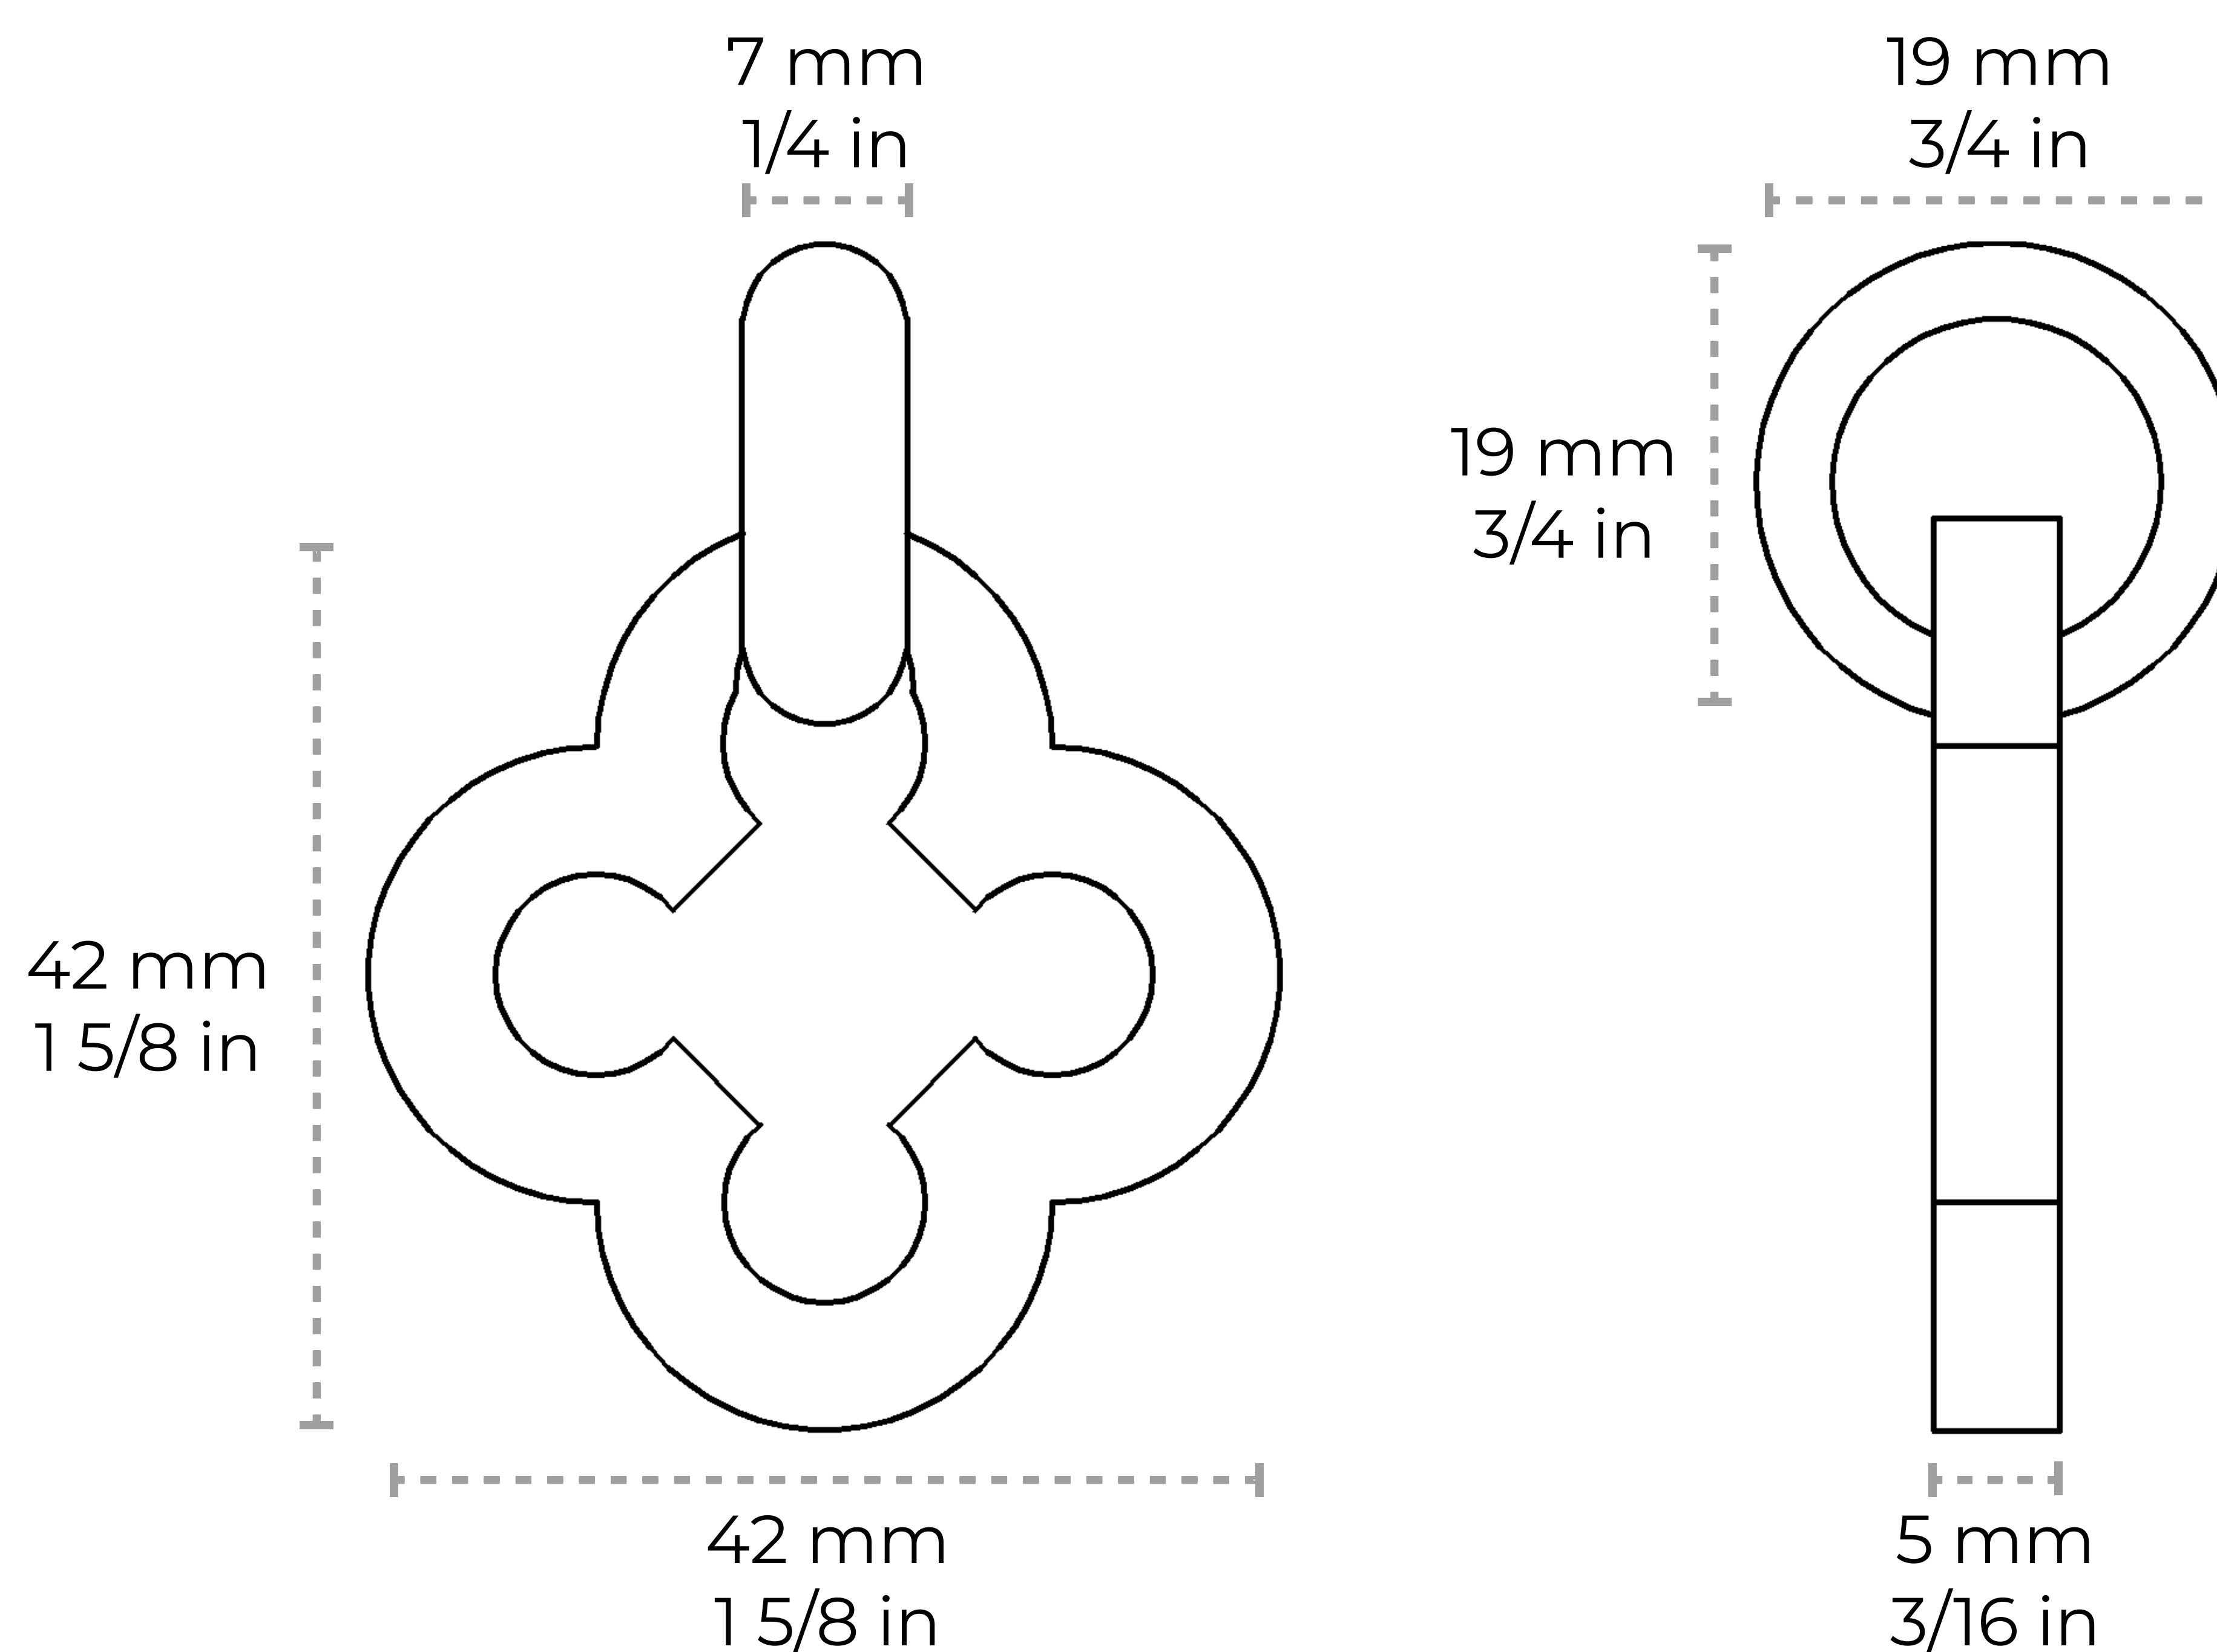

CH-BR37-U42

[Chain BR37-U] Brass Cross Chandelier Chain

Material	Brass
Welding Type	Unwelded
Max Load	30 lbs
Weight per Foot	0.38 lbs/ft
Main Link Measurements	Length: 42 mm 1 5/8 in Width: 42 mm 1 5/8 in Diameter: 5 mm 3/16 in
Connecting Link Measurements	Length: 19 mm 3/4 in Width: 19 mm 3/4 in Diameter: 7 mm 1/4 in