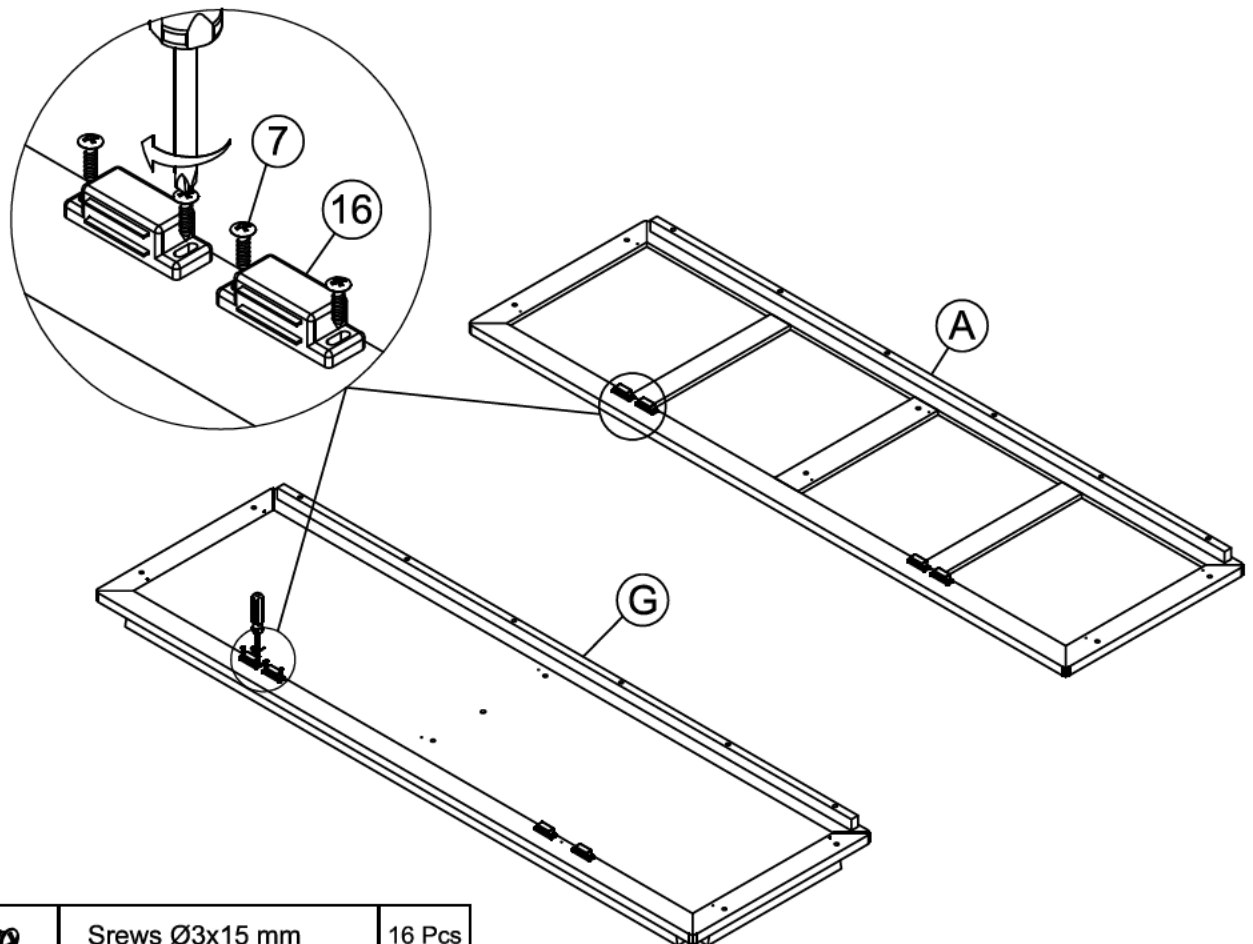

No.	Component	Q'ty
A	 Top	1
B	 Side Frames	2
C	 Backs	1
D	 Mid Frame	1
E	 Shelves	2
F	 Doors	4
G	 Bot	1
H	 Legs	4
J	 Support Leg	1

No.	Component	Q'ty
1	 Bolt Ø 7.8x60 mm	4
2	 Spring Washer Ø7.8x13 mm	4
3	 Flat Washer Ø 7.8x18 mm	4
4	 Allen Wrench 4 mm	1
5	 Handles	4
6	 Bolon Ø4x18mm	8
7	 Srews Ø3x15 mm	16
8	 Srews Ø3x12 mm	24
9	 Srews Ø4x15 mm	56
10	 Srews Ø4x15 mm	48
11	 Hinges A	4
12	 Hinges B	4
13	 Wooden Dowel Ø8x30mm	12
14	 Angle Bracket	12
15	 Shelf Pins Ø5 mm	8
16	 Door magnet	8
17	 iron door	8

not included

STEP 1

1		Bolt Ø7.8x60 mm	4 Pcs
2		Spring Washer Ø7.8x13 mm	4 Pcs

3		Flat Washer Ø7.8x18 mm	4 Pcs
4		Allen Wrench 4 mm	1Pc

STEP 2

7		Screws Ø3x15 mm	16 Pcs
16		Door magnet	8 Pcs

STEP 3

9		Screws Ø4x15 mm	8 Pcs
14		Angle Bracket	8 Pcs