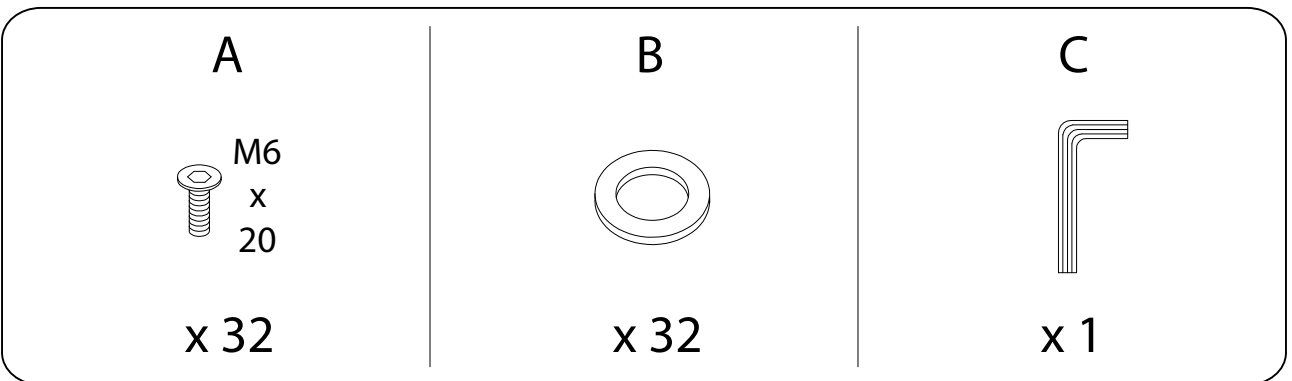

Diagram illustrating assembly instructions and safety warnings:

- Warning 1:** A warning triangle with an exclamation mark is positioned above a box containing an L-shaped metal bracket and a power drill with a slash through it, indicating that a power drill should not be used for this step.
- Warning 2:** A second warning triangle with an exclamation mark is positioned above a box containing a rectangular block being placed on a surface and a diagram of a block with a hole and a slash through it, indicating a specific assembly or safety instruction.
- Time:** A clock icon is shown next to the text "40'", indicating a 40-minute assembly time.
- Person:** An icon of a person is shown next to the number "1", indicating that one person is required for assembly.

1 x 1

2 x 4

1

2