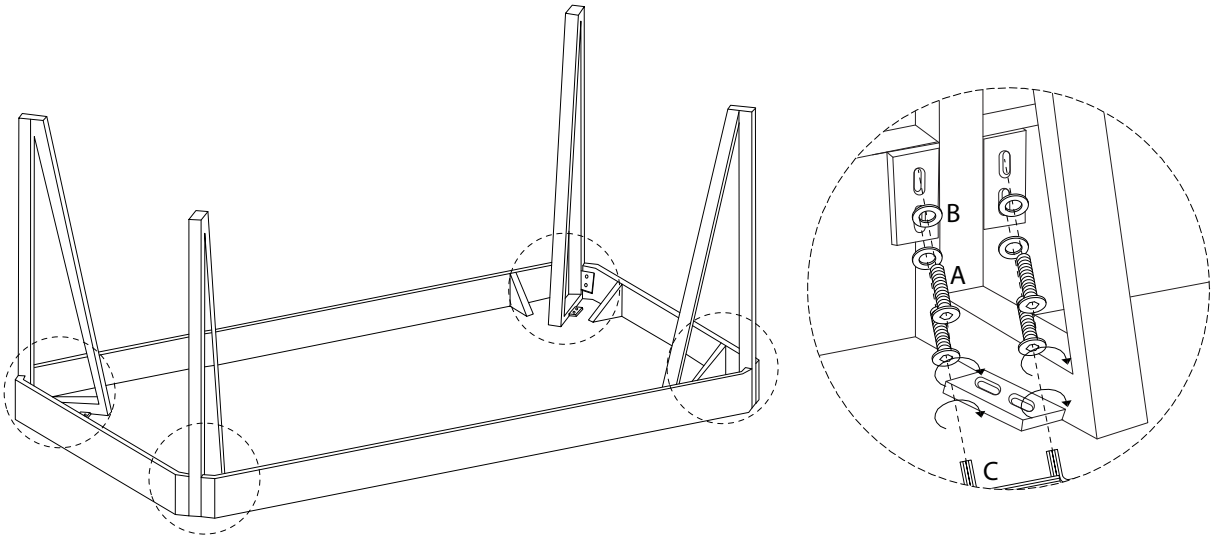

Diagram illustrating assembly instructions and safety warnings:

- Warning 1:** A warning triangle with an exclamation mark is positioned above a box containing an L-shaped metal bracket and a power drill with a slash through it, indicating that a power drill should not be used for this step.
- Warning 2:** A second warning triangle with an exclamation mark is positioned above a box containing a rectangular block being placed on a surface and a diagram of a block with a hole and a slash through it, indicating a specific assembly or safety instruction.
- Time:** A clock icon is shown next to the text "40'", indicating a 40-minute assembly time.
- Person:** An icon of a person is shown next to the number "1", indicating that one person is required for assembly.

1 x 1

2 x 4

1

2