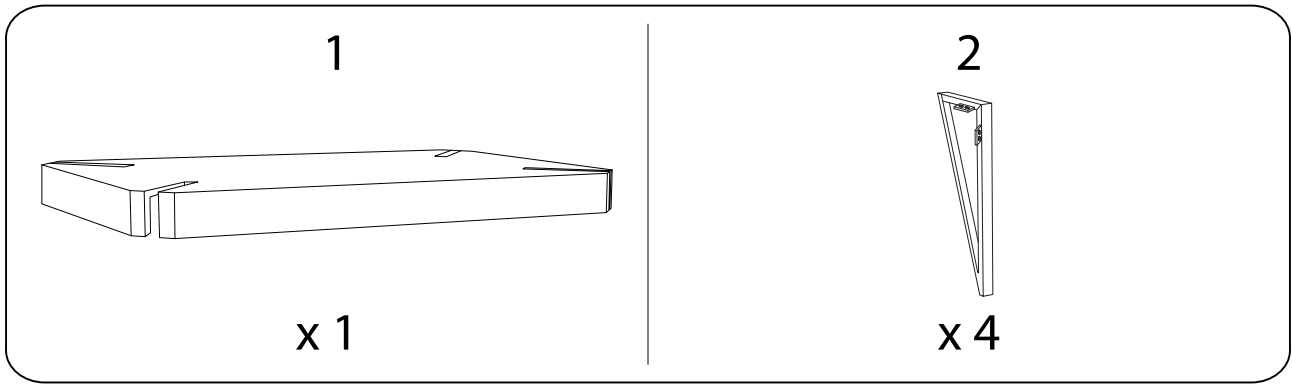

Diagram illustrating assembly instructions and safety warnings:

- Warning 1:** A warning triangle with an exclamation mark is positioned above a box containing an L-shaped metal bracket and a power drill with a slash through it, indicating that a power drill should not be used for this step.
- Warning 2:** A second warning triangle with an exclamation mark is positioned above a box containing a rectangular block being placed on a surface and a diagram of a block with a hole and a slash through it, indicating a specific assembly or safety instruction.
- Time:** A clock icon is shown next to the text "40'", indicating a 40-minute assembly time.
- Person:** An icon of a person is shown next to the number "1", indicating that one person is required for assembly.

1 x 1

2 x 4

1

2