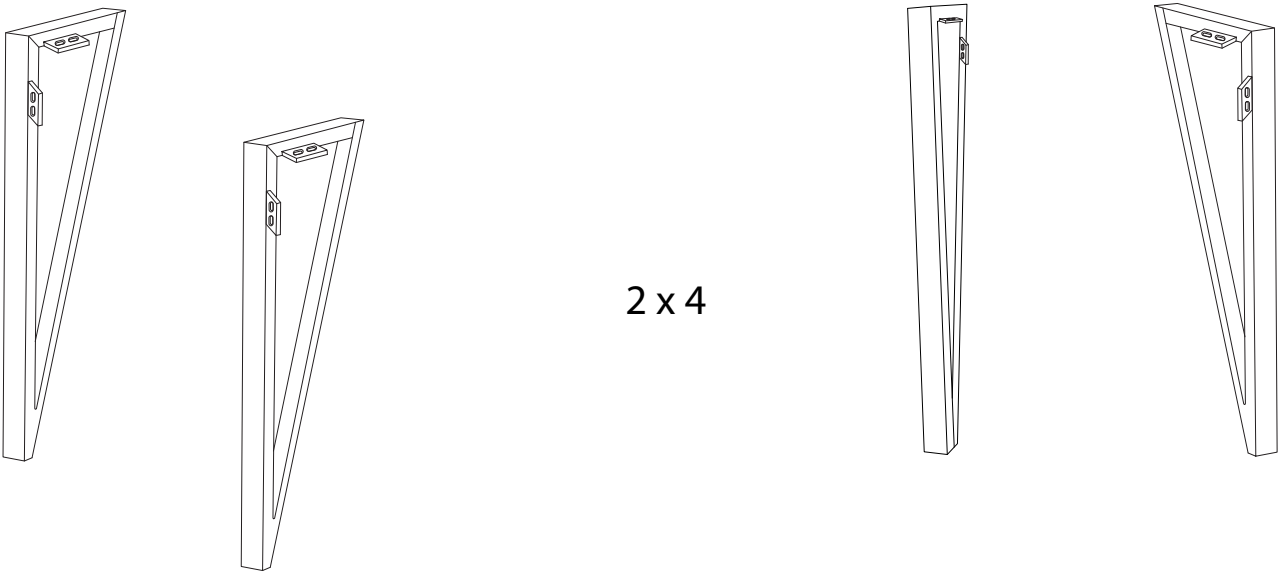

Diagram illustrating assembly instructions and safety warnings:

- Warning 1:** A warning triangle with an exclamation mark is positioned above a box containing an L-shaped metal bracket and a power drill with a slash through it, indicating that a power drill should not be used for this step.
- Warning 2:** A second warning triangle with an exclamation mark is positioned above a box containing a rectangular block being placed on a surface and a diagram of a block with a hole and a slash through it, indicating a specific assembly or safety instruction.
- Time:** A clock icon is shown next to the text "40'", indicating a 40-minute assembly time.
- Person:** An icon of a person is shown next to the number "1", indicating that one person is required for assembly.

1 x 1

2 x 4

1

2