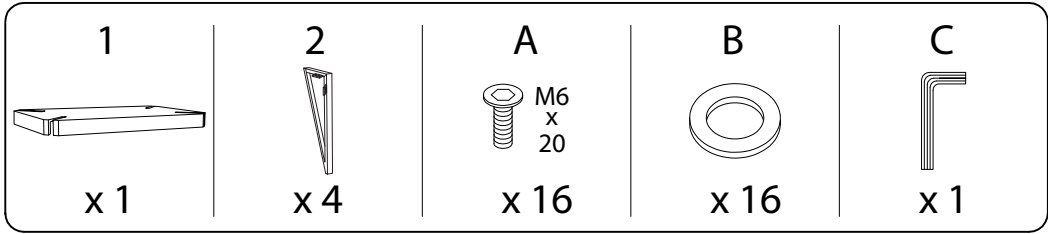

Diagram illustrating assembly instructions and safety warnings:

- Warning 1:** A warning triangle with an exclamation mark is positioned above a box containing an L-shaped metal bracket and a power drill with a slash through it, indicating that a power drill should not be used for this step.
- Warning 2:** A second warning triangle with an exclamation mark is positioned above a box containing a rectangular block being placed on a surface and a diagram of a block with a hole and a slash through it, indicating a specific assembly or safety instruction.
- Time:** A clock icon is shown next to the text "40'", indicating a 40-minute assembly time.
- Person:** An icon of a person is shown next to the number "1", indicating that one person is required for assembly.

1 x 1

2 x 4

1

2