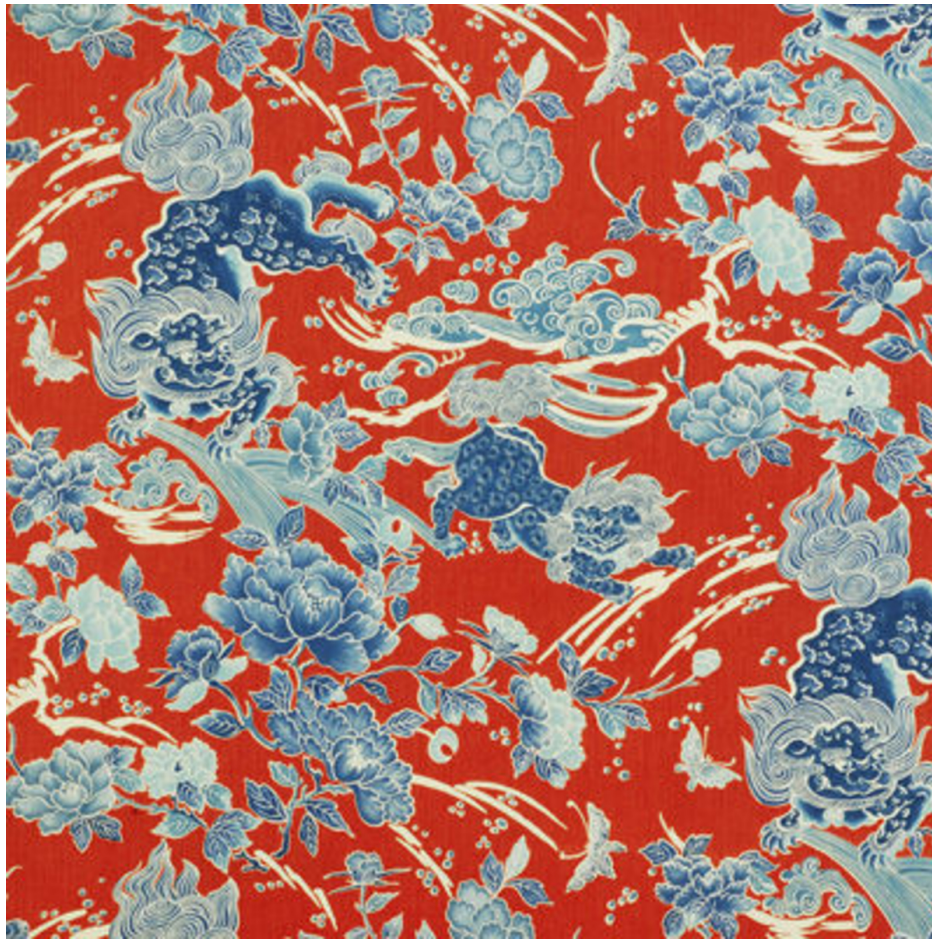

Shishi - Poppy

SKU: 8012109.19.0

SKU: **8012109.19.0**

Repeat UOM: **cm cm (0 in)**

Horizontal Repeat: **134.5 cm (52.95 in)**

Type: **Print**

End Use: **Multipurpose**

Performance ACT Symbols: 

Abrasion Test 2: **Wyzenbeek Cotton Duck - 3,000 Double Rubs**

Width: **135 cm (53.15 in)**

Vertical Repeat: **80 cm (31.5 in)**

Brand: **Brunschwig & Fils**

Railroaded: **No**

Composition: **Cotton - 100%**