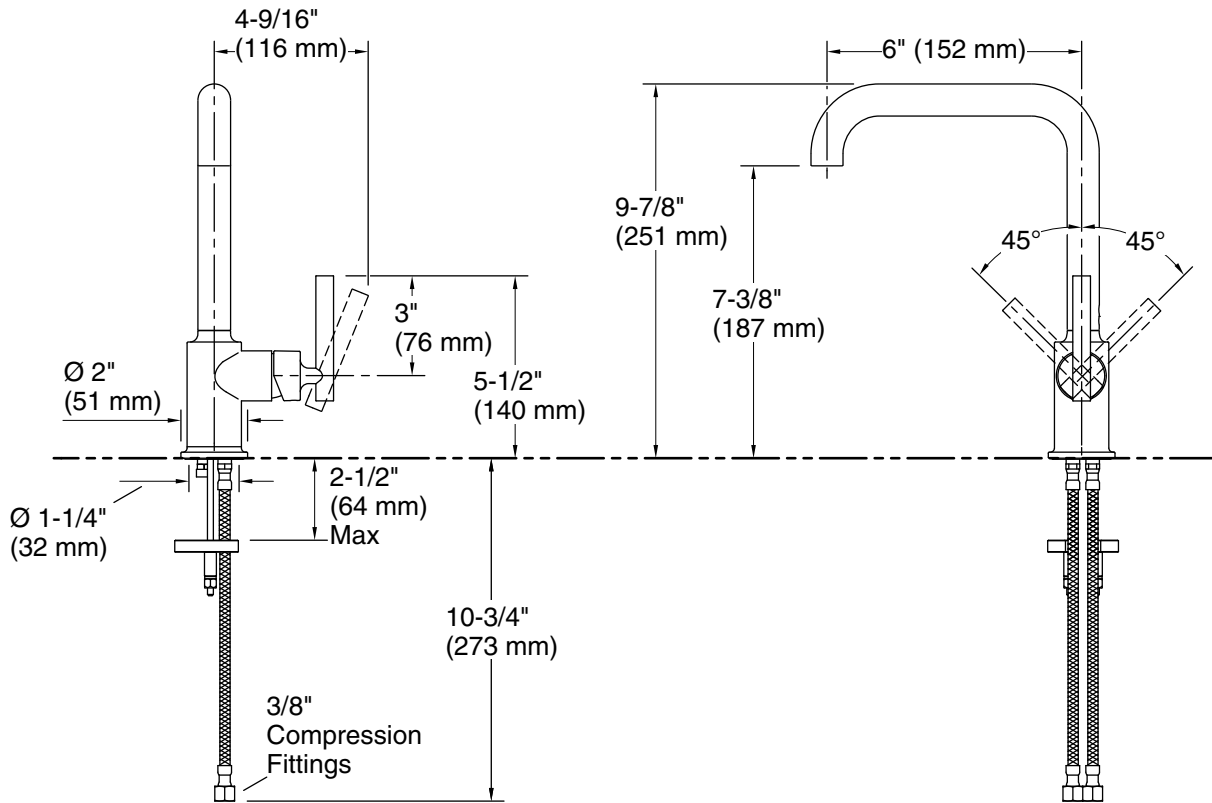

Technical Information

All product dimensions are nominal.

Faucet flow rate: 1.5 gal/min (5.7 l/min)

Spout:

Spout reach: 6" (152 mm)

Notes

Install this product according to the installation instructions.

ADA compliant for faucet handles only