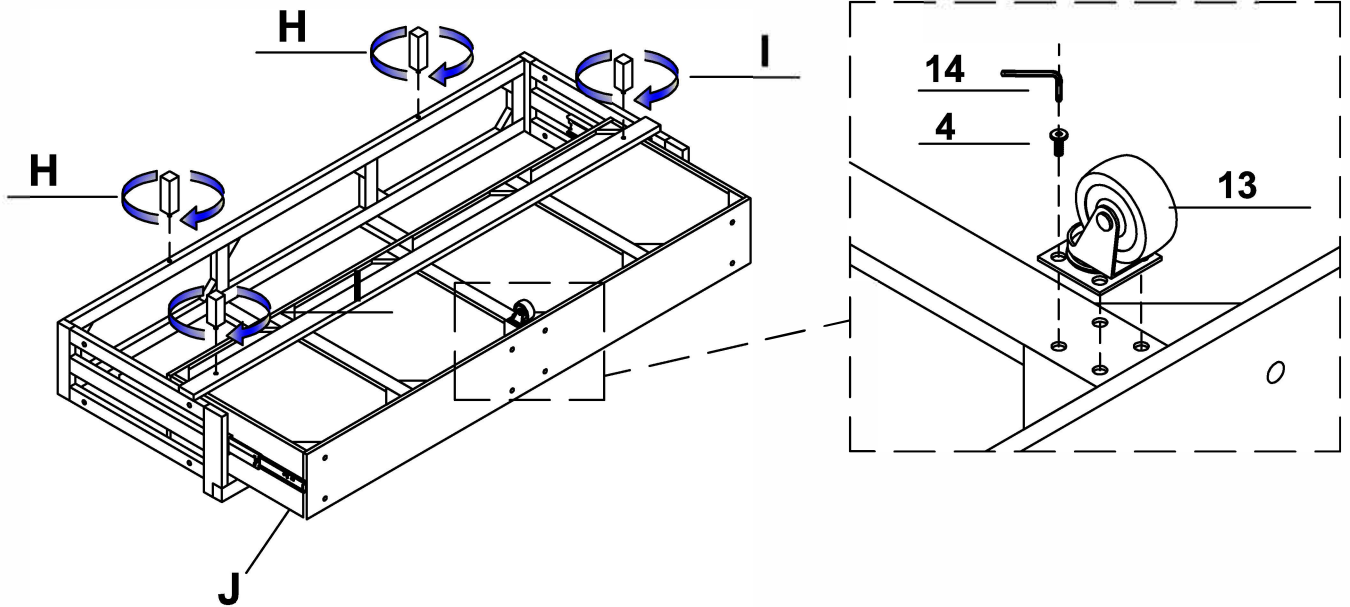

HARDWARE LIST				
NO.	DESCRIPTION	SKETCH	SIZE	QTY
1	Allen Bolt		Ø1/4" x 55mm	2 PCS
2	Allen Bolt		Ø1/4" x 38mm	8 PCS
3	Allen Bolt		Ø1/4" x 32mm	13 PCS
4	Allen Bolt		Ø1/4" x 15mm	4 PCS
5	Full -Thread Bolt		Ø5/16" x 80mm	8 PCS
6	Curve Washer			8 PCS
7	Hex Nut			8 PCS
8	Spring Washer		Ø1/4"	23 PCS
9	Flat Washer		Ø1/4" x 19mm	23 PCS
10	Screw		#4 x 30mm	26 PCS
11	Screw		#4 x 20mm	2 PCS
12	Wood Dowel			2 PCS
13	Castor			1 PC
14	Allen Key		4 x 60mm	1 PC
15	Open Wrench			1 PC
16	Plastic Cap			4 PCS

*ABOVE HARDWARE ARE PACKED IN BOX- 2 & 3 FOR ASSEMBLY

ASSEMBLY INSTRUCTION

FULL / QUEEN / EK BED

STEP 1:

STEP 2:

ASSEMBLY INSTRUCTION

FULL / QUEEN / EK BED

STEP 3: