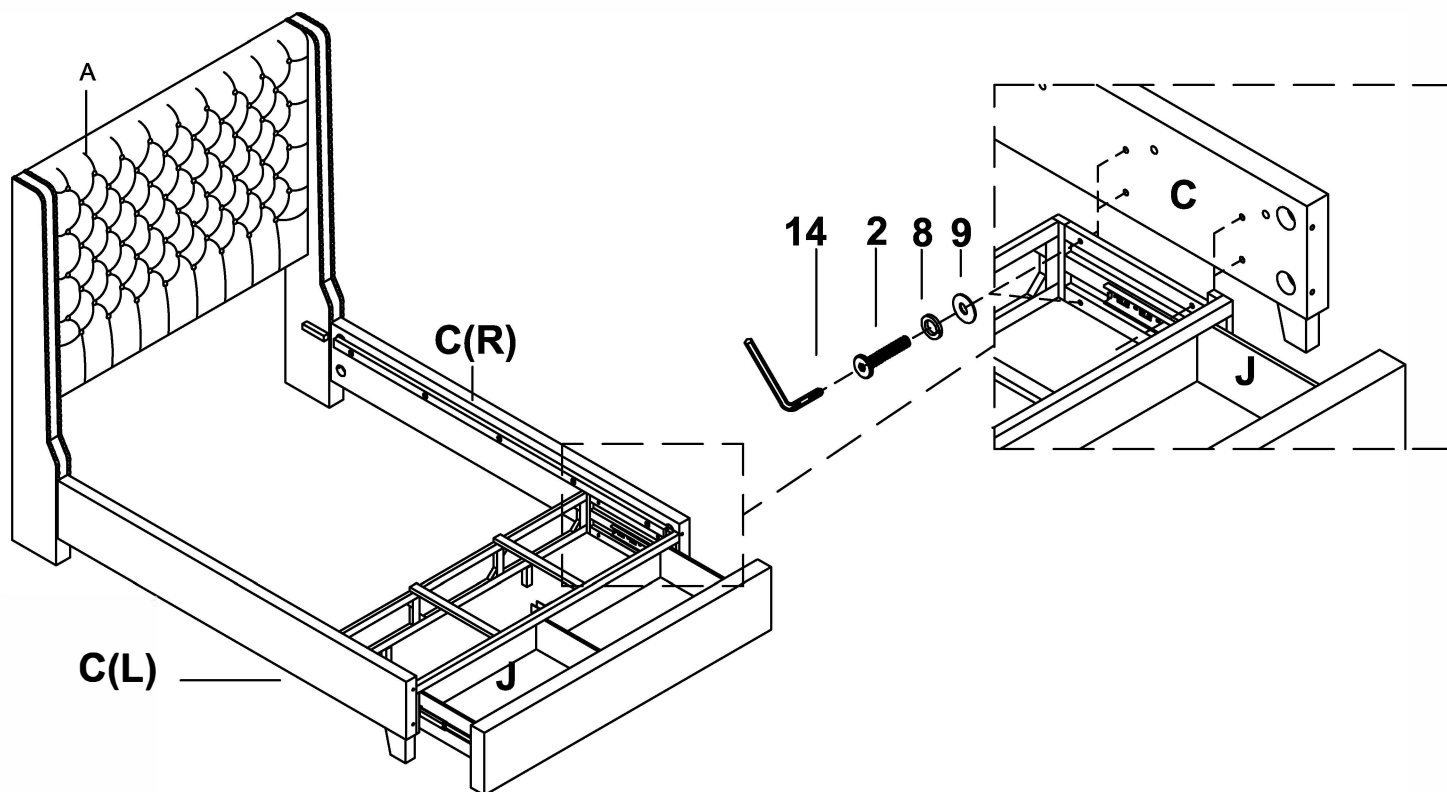

ASSEMBLY INSTRUCTION

FULL / QUEEN / EK BED

STEP 5:

STEP 6: