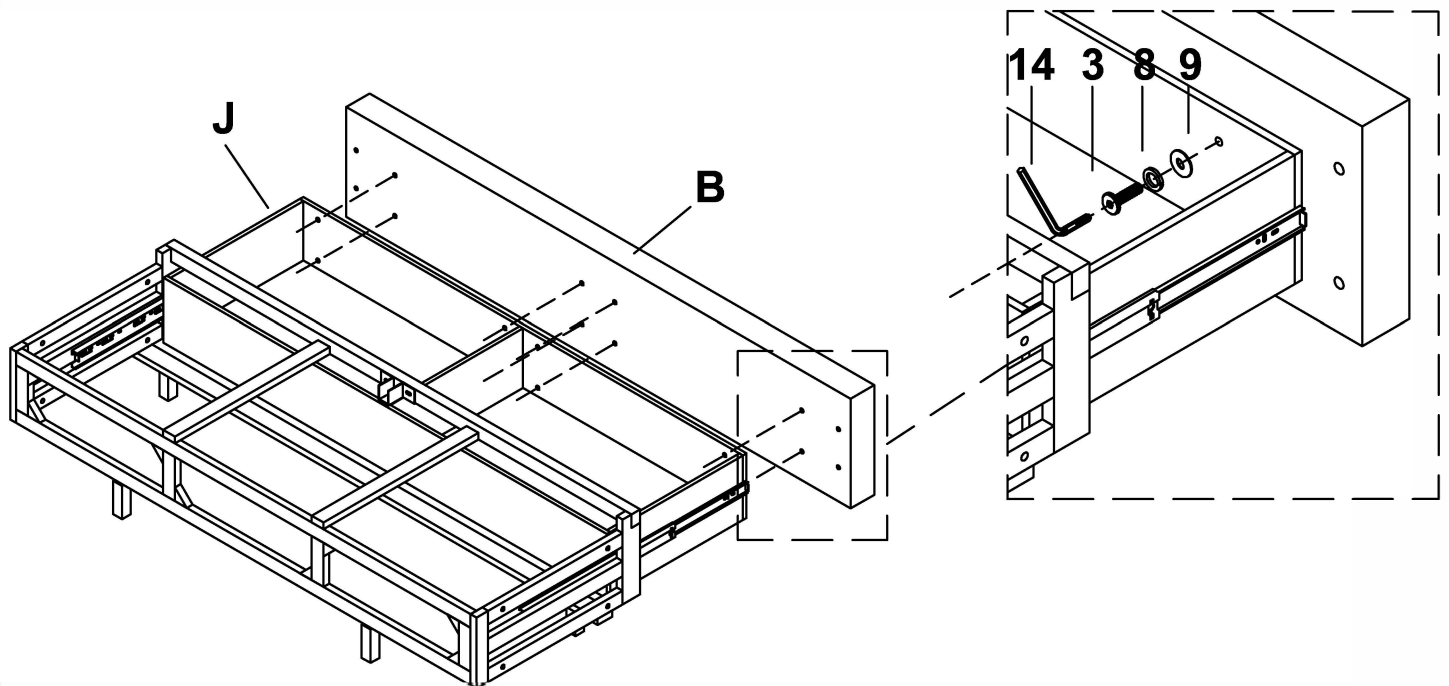

ASSEMBLY INSTRUCTION

FULL / QUEEN / EK BED

STEP 3:

STEP 4: