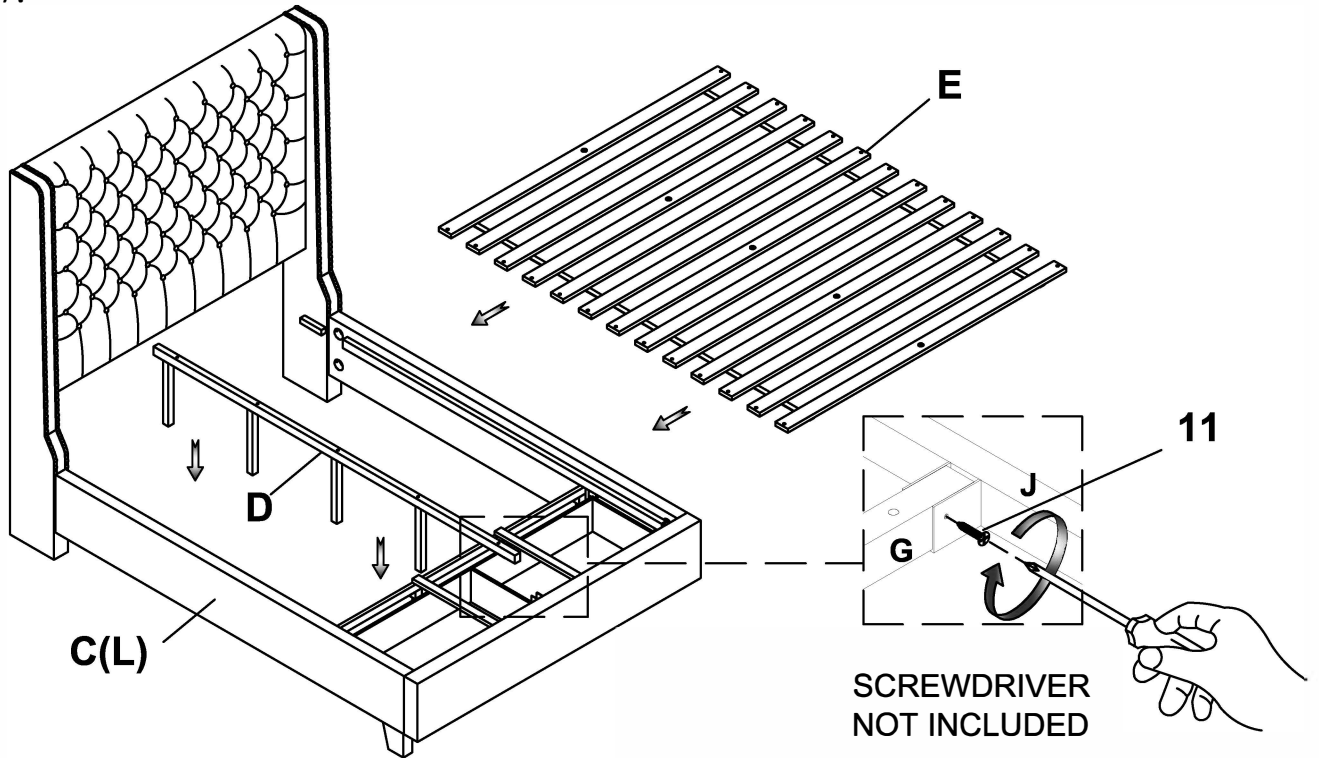

ASSEMBLY INSTRUCTION

FULL / QUEEN / EK BED

STEP 7: