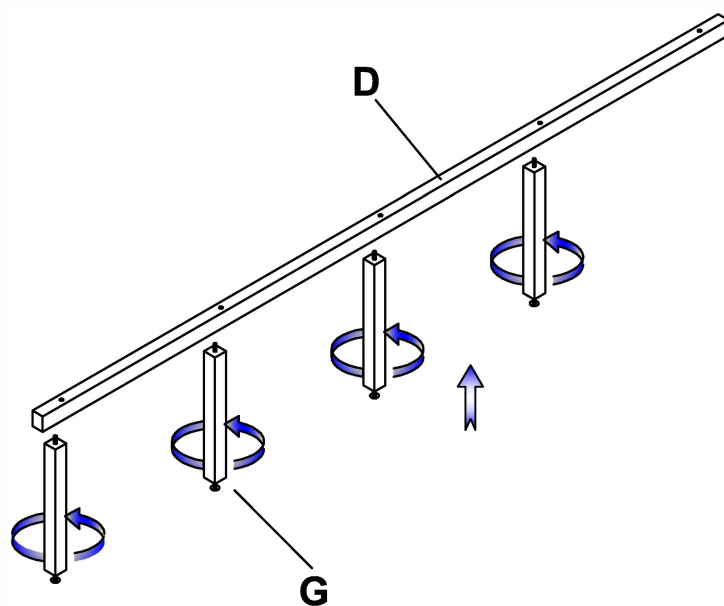

PARTS LIST			
NO.	DESCRIPTION	SKETCH	QTY
A	Headboard		1 PC
B	Footboard		1 PC
C	Side Rail - L & R		2 PCS
D	Center Slat Support		1 PC
E	Slat Roll 13pcs/set		1 SET
F	Bun Foot		2 PCS
G	Support Leg (267mmL)		4 PCS
H	Support Leg (70mmL)		2 PCS
I	Support Leg (51mmL)		2 PCS
J	Tail-Drawer Frame		1 PC

HARDWARE LIST				
NO.	DESCRIPTION	SKETCH	SIZE	QTY
1	Allen Bolt		Ø1/4" x 55mm	2 PCS
2	Allen Bolt		Ø1/4" x 38mm	8 PCS
3	Allen Bolt		Ø1/4" x 32mm	13 PCS
4	Allen Bolt		Ø1/4" x 15mm	4 PCS
5	Full -Thread Bolt		Ø5/16" x 80mm	8 PCS
6	Curve Washer			8 PCS
7	Hex Nut			8 PCS
8	Spring Washer		Ø1/4"	23 PCS
9	Flat Washer		Ø1/4" x 19mm	23 PCS
10	Screw		#4 x 30mm	26 PCS
11	Screw		#4 x 20mm	2 PCS
12	Wood Dowel			2 PCS
13	Castor			1 PC
14	Allen Key		4 x 60mm	1 PC
15	Open Wrench			1 PC
16	Plastic Cap			4 PCS

STEP 4:

ASSEMBLY INSTRUCTION

FULL / QUEEN / EK BED

STEP 5:

STEP 6:

ASSEMBLY INSTRUCTION

FULL / QUEEN / EK BED

STEP 7: