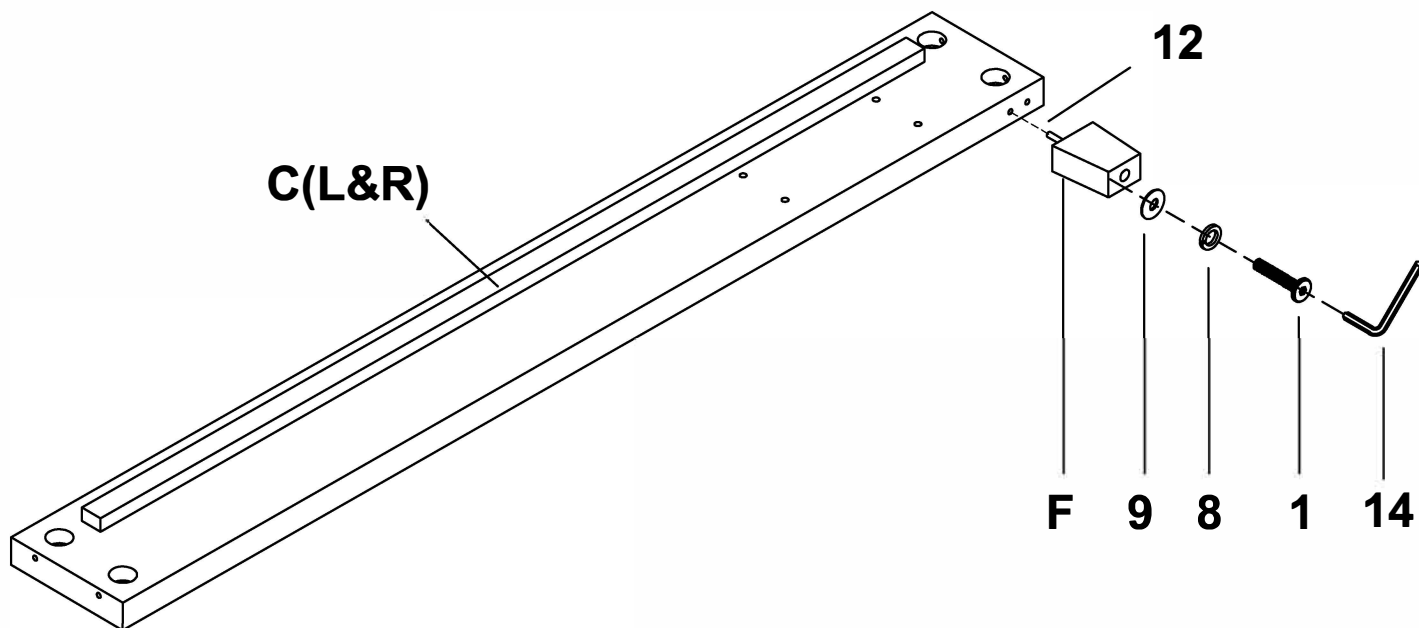

ASSEMBLY INSTRUCTION

FULL / QUEEN / EK BED

STEP 1: