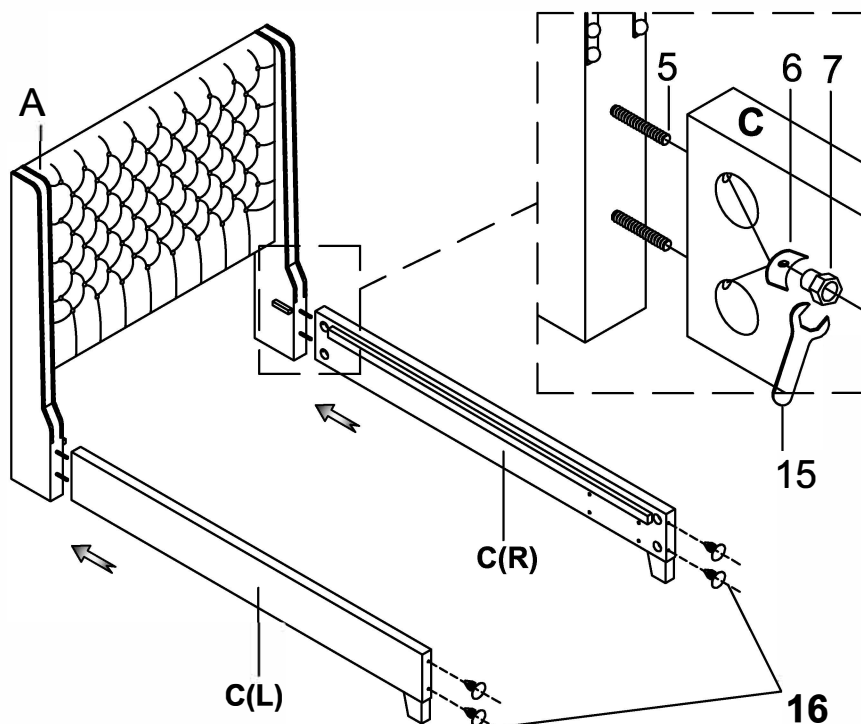

PARTS LIST			
NO.	DESCRIPTION	SKETCH	QTY
A	Headboard		1 PC
B	Footboard		1 PC
C	Side Rail - L & R		2 PCS
D	Center Slat Support		1 PC
E	Slat Roll 13pcs/set		1 SET
F	Bun Foot		2 PCS
G	Support Leg (267mmL)		4 PCS
H	Support Leg (70mmL)		2 PCS
I	Support Leg (51mmL)		2 PCS
J	Tail-Drawer Frame		1 PC

HARDWARE LIST				
NO.	DESCRIPTION	SKETCH	SIZE	QTY
1	Allen Bolt		Ø1/4" x 55mm	2 PCS
2	Allen Bolt		Ø1/4" x 38mm	8 PCS
3	Allen Bolt		Ø1/4" x 32mm	13 PCS
4	Allen Bolt		Ø1/4" x 15mm	4 PCS
5	Full -Thread Bolt		Ø5/16" x 80mm	8 PCS
6	Curve Washer			8 PCS
7	Hex Nut			8 PCS
8	Spring Washer		Ø1/4"	23 PCS
9	Flat Washer		Ø1/4" x 19mm	23 PCS
10	Screw		#4 x 30mm	26 PCS
11	Screw		#4 x 20mm	2 PCS
12	Wood Dowel			2 PCS
13	Castor			1 PC
14	Allen Key		4 x 60mm	1 PC
15	Open Wrench			1 PC
16	Plastic Cap			4 PCS

*ABOVE HARDWARE ARE PACKED IN BOX- 2 & 3 FOR ASSEMBLY

ASSEMBLY INSTRUCTION

FULL / QUEEN / EK BED

STEP 1:

STEP 2:

ASSEMBLY INSTRUCTION

FULL / QUEEN / EK BED

STEP 3: